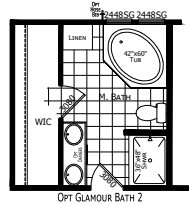

Zophi

Riverview Series

1,600 SQ. FT. (Approximate) 3 Bedroom, 2 Bath

Last Updated: 3-21-24

FACTORY SELECT HOMES
179 Highway 601 South
Lugoff, SC 29078

SelectMobileHomes.com | 1-800-706-1701

IMPORTANT: Alta Cima Corp reserves the right to modify, cancel or substitute products or features of this event at any time without prior notice or obligation. Pictures and other promotional materials are representative and may depict or contain floor plans, square footages, elevations, options, upgrades, extra design features, decorations, floor coverings, specialty light fixtures, custom paint and wall coverings, window treatments, landscaping, sound and alarm systems, furnishings, appliances, and other designer/decorator features and amenities that are not included as part of the home and/or may not be available at all locations. Home, pricing and community information is subject to change, and homes to prior sale, at any time without notice or obligation. ©2020 Alta Cima Corp. All rights reserved.