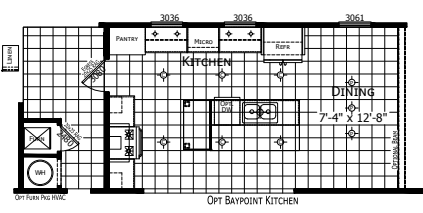

Zophi

Riverview Series

1,600 SQ. FT. (Approximate) 3 Bedroom, 2 Bath

Last Updated: 3-21-24

FACTORY SELECT HOMES
179 Highway 601 South
Lugoff, SC 29078

SelectMobileHomes.com | 1-800-706-1701

IMPORTANT: Alta Cima Corp reserves the right to modify, cancel or substitute products or features of this event at any time without prior notice or obligation. Pictures and other promotional materials are representative and may depict or contain floor plans, square footages, elevations, options, upgrades, extra design features, decorations, floor coverings, specialty light fixtures, custom paint and wall coverings, window treatments, landscaping, sound and alarm systems, furnishings, appliances, and other designer/decorator features and amenities that are not included as part of the home and/or may not be available at all locations. Home, pricing and community information is subject to change, and homes to prior sale, at any time without notice or obligation. ©2020 Alta Cima Corp. All rights reserved.