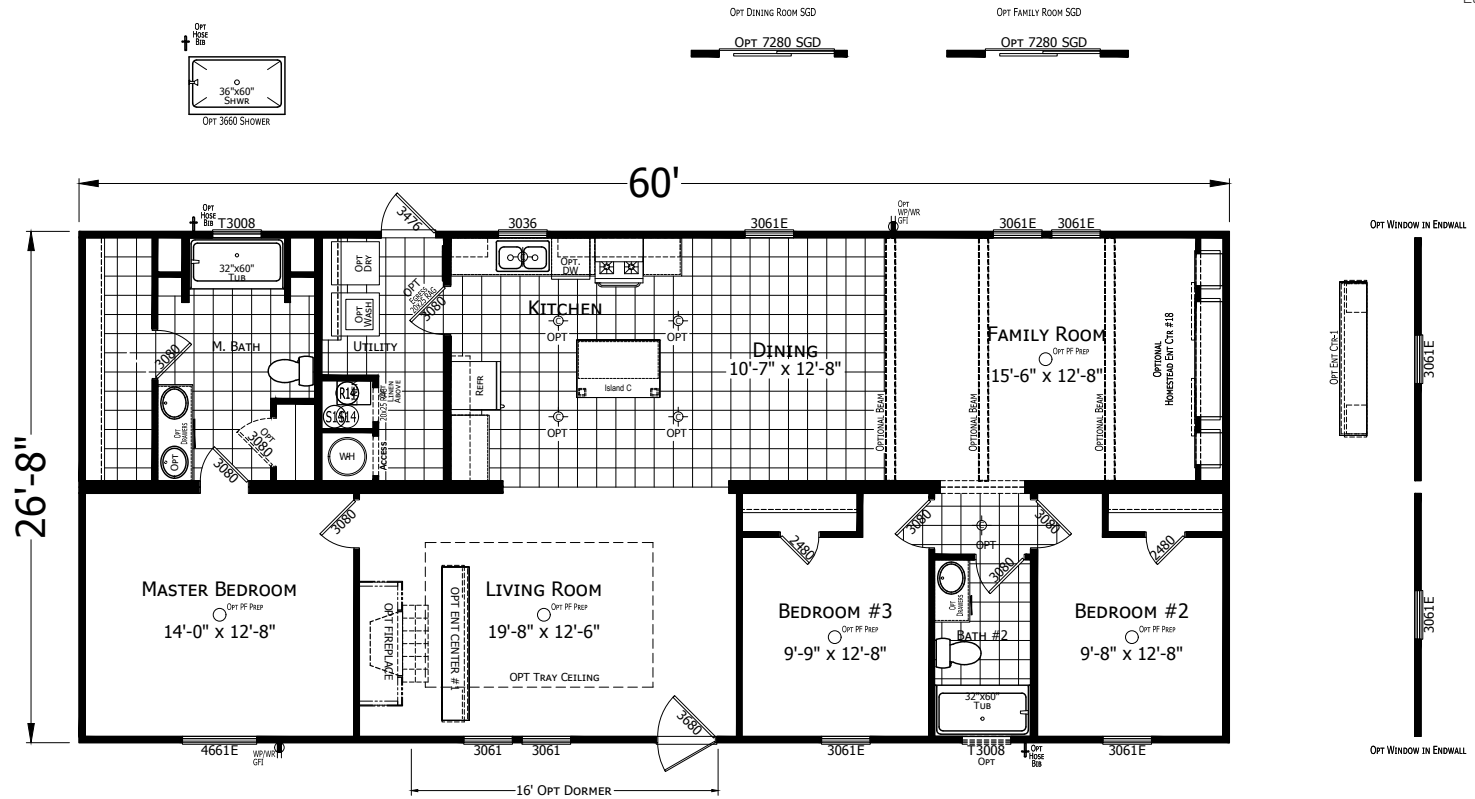

Zophi

Riverview Series

1,600 SQ. FT. (Approximate) 3 Bedroom, 2 Bath

Last Updated: 3-21-24

FACTORY SELECT HOMES
179 Highway 601 South
Lugoff, SC 29078

SelectMobileHomes.com | 1-800-706-1701

IMPORTANT: Alta Cima Corp reserves the right to modify, cancel or substitute products or features of this event at any time without prior notice or obligation. Pictures and other promotional materials are representative and may depict or contain floor plans, square footages, elevations, options, upgrades, extra design features, decorations, floor coverings, specialty light fixtures, custom paint and wall coverings, window treatments, landscaping, sound and alarm systems, furnishings, appliances, and other designer/decorator features and amenities that are not included as part of the home and/or may not be available at all locations. Home, pricing and community information is subject to change, and homes to prior sale, at any time without notice or obligation. ©2020 Alta Cima Corp. All rights reserved.