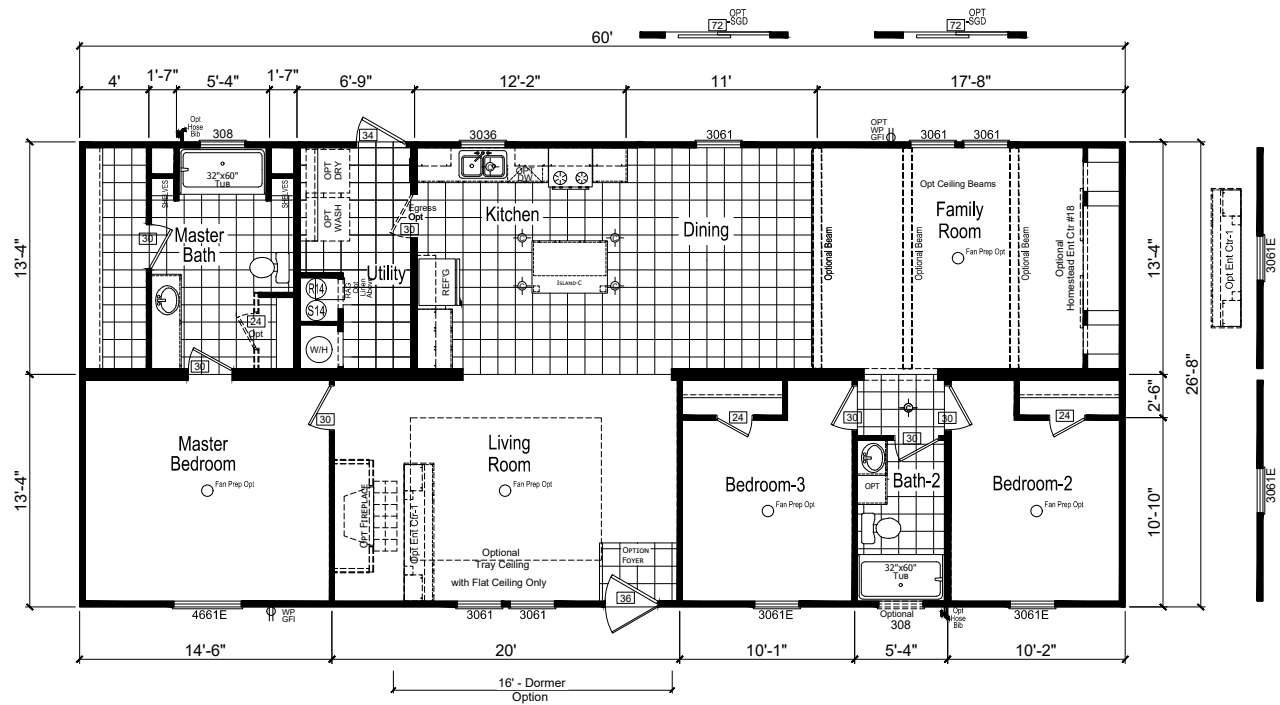

## Riverview Series

1,600 SQ. FT. (Approximate) 3 Bedroom, 2 Bath

Last Updated: 12-7-20

(Optional Reversed Floor Plan Available)

**FACTORY SELECT HOMES**  
179 Highway 601 South  
Lugoff, SC 29078

SelectMobileHomes.com | 1-800-706-1701