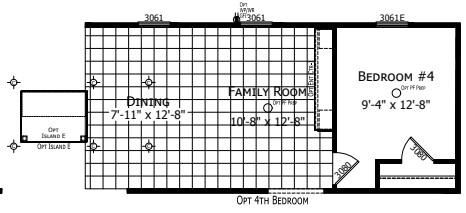

Zophi

Riverview Series

1,600 SQ. FT. (Approximate) 3 Bedroom, 2 Bath

Last Updated: 3-21-24

FACTORY SELECT HOMES
179 Highway 601 South
Lugoff, SC 29078

SelectMobileHomes.com | 1-800-706-1701

IMPORTANT: Alta Cima Corp reserves the right to modify, cancel or substitute products or features of this event at any time without prior notice or obligation. Pictures and other promotional materials are representative and may depict or contain floor plans, square footages, elevations, options, upgrades, extra design features, decorations, floor coverings, specialty light fixtures, custom paint and wall coverings, window treatments, landscaping, sound and alarm systems, furnishings, appliances, and other designer/decorator features and amenities that are not included as part of the home and/or may not be available at all locations. Home, pricing and community information is subject to change, and homes to prior sale, at any time without notice or obligation. ©2020 Alta Cima Corp. All rights reserved.