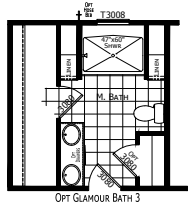

Zophi

Riverview Series

1,600 SQ. FT. (Approximate) 3 Bedroom, 2 Bath

Last Updated: 3-21-24

FACTORY SELECT HOMES
179 Highway 601 South
Lugoff, SC 29078

SelectMobileHomes.com | 1-800-706-1701

IMPORTANT: Alta Cima Corp reserves the right to modify, cancel or substitute products or features of this event at any time without prior notice or obligation. Pictures and other promotional materials are representative and may depict or contain floor plans, square footages, elevations, options, upgrades, extra design features, decorations, floor coverings, specialty light fixtures, custom paint and wall coverings, window treatments, landscaping, sound and alarm systems, furnishings, appliances, and other designer/decorator features and amenities that are not included as part of the home and/or may not be available at all locations. Home, pricing and community information is subject to change, and homes to prior sale, at any time without notice or obligation. ©2020 Alta Cima Corp. All rights reserved.