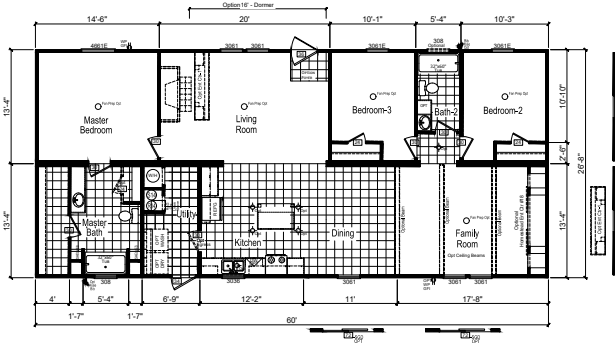

## Riverview Series

1,600 SQ. FT. (Approximate) 3 Bedroom, 2 Bath

Last Updated: 12-7-20

(Optional Reversed Floor Plan Available)

**FACTORY SELECT HOMES**  
179 Highway 601 South  
Lugoff, SC 29078

SelectMobileHomes.com | 1-800-706-1701