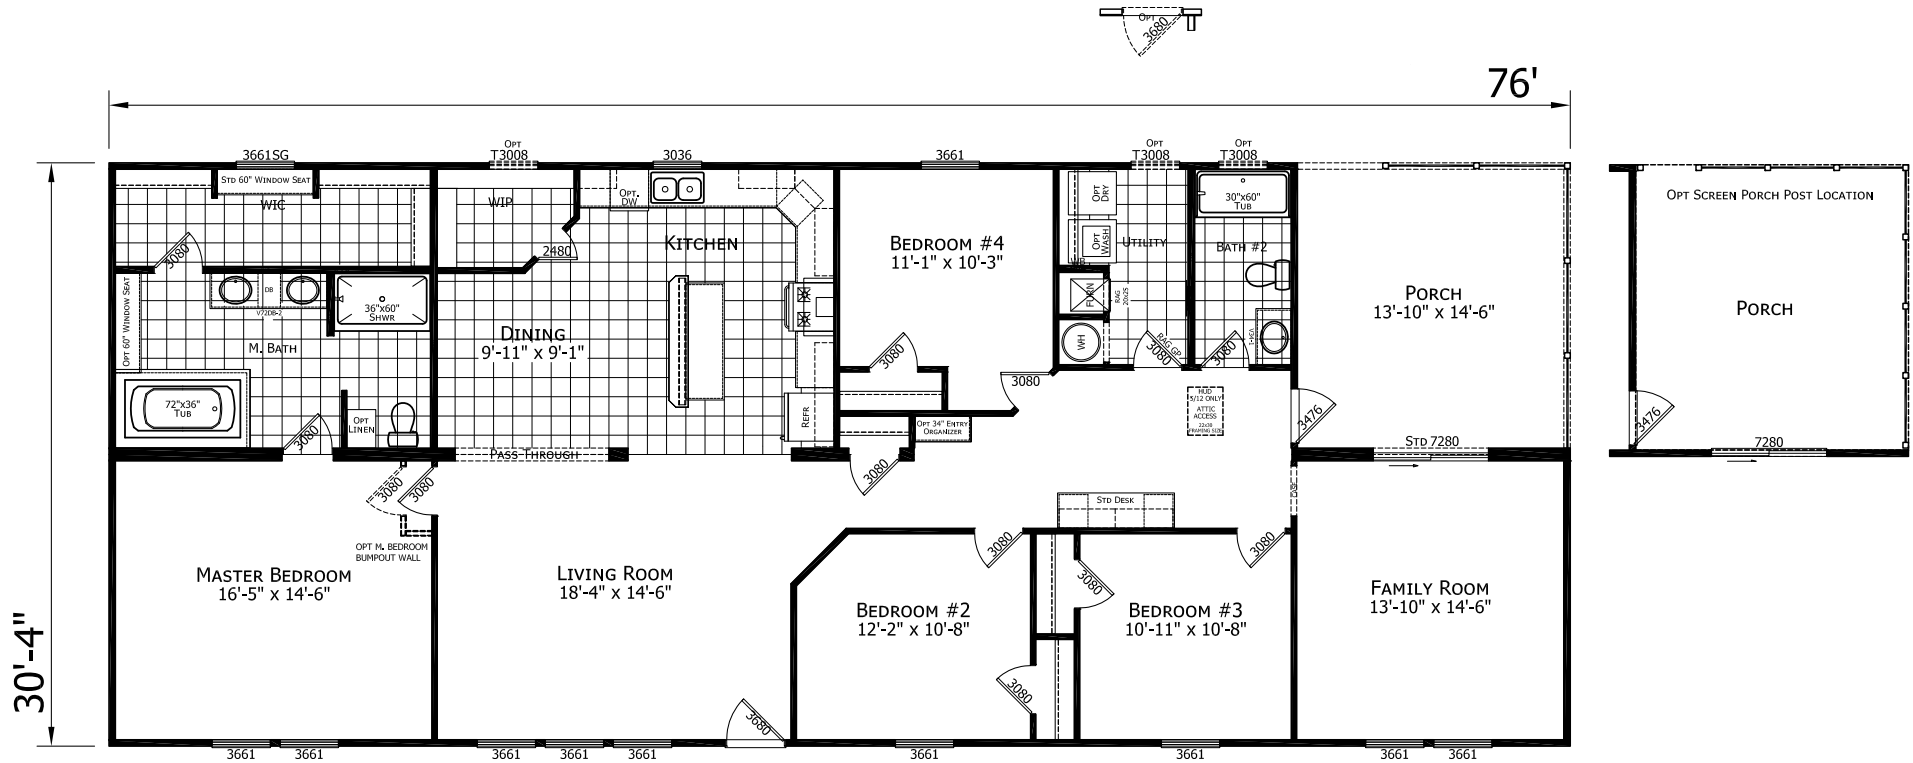

Zetto

Dutch Elite Series

2,305 SQ. FT. (Approximate) 4 Bedroom, 2 Bath

Last Updated: 6-20-22

FACTORY SELECT HOMES
 179 Highway 601 South
 Lugoff, SC 29078

SelectMobileHomes.com | 1-800-706-1701

IMPORTANT: Alta Cima Corp reserves the right to modify, cancel or substitute products or features of this event at any time without prior notice or obligation. Pictures and other promotional materials are representative and may depict or contain floor plans, square footages, elevations, options, upgrades, extra design features, decorations, floor coverings, specialty light fixtures, custom paint and wall coverings, window treatments, landscaping, sound and alarm systems, furnishings, appliances, and other designer/decorator features and amenities that are not included as part of the home and/or may not be available at all locations. Home, pricing and community information is subject to change, and homes to prior sale, at any time without notice or obligation. ©2020 Alta Cima Corp. All rights reserved.