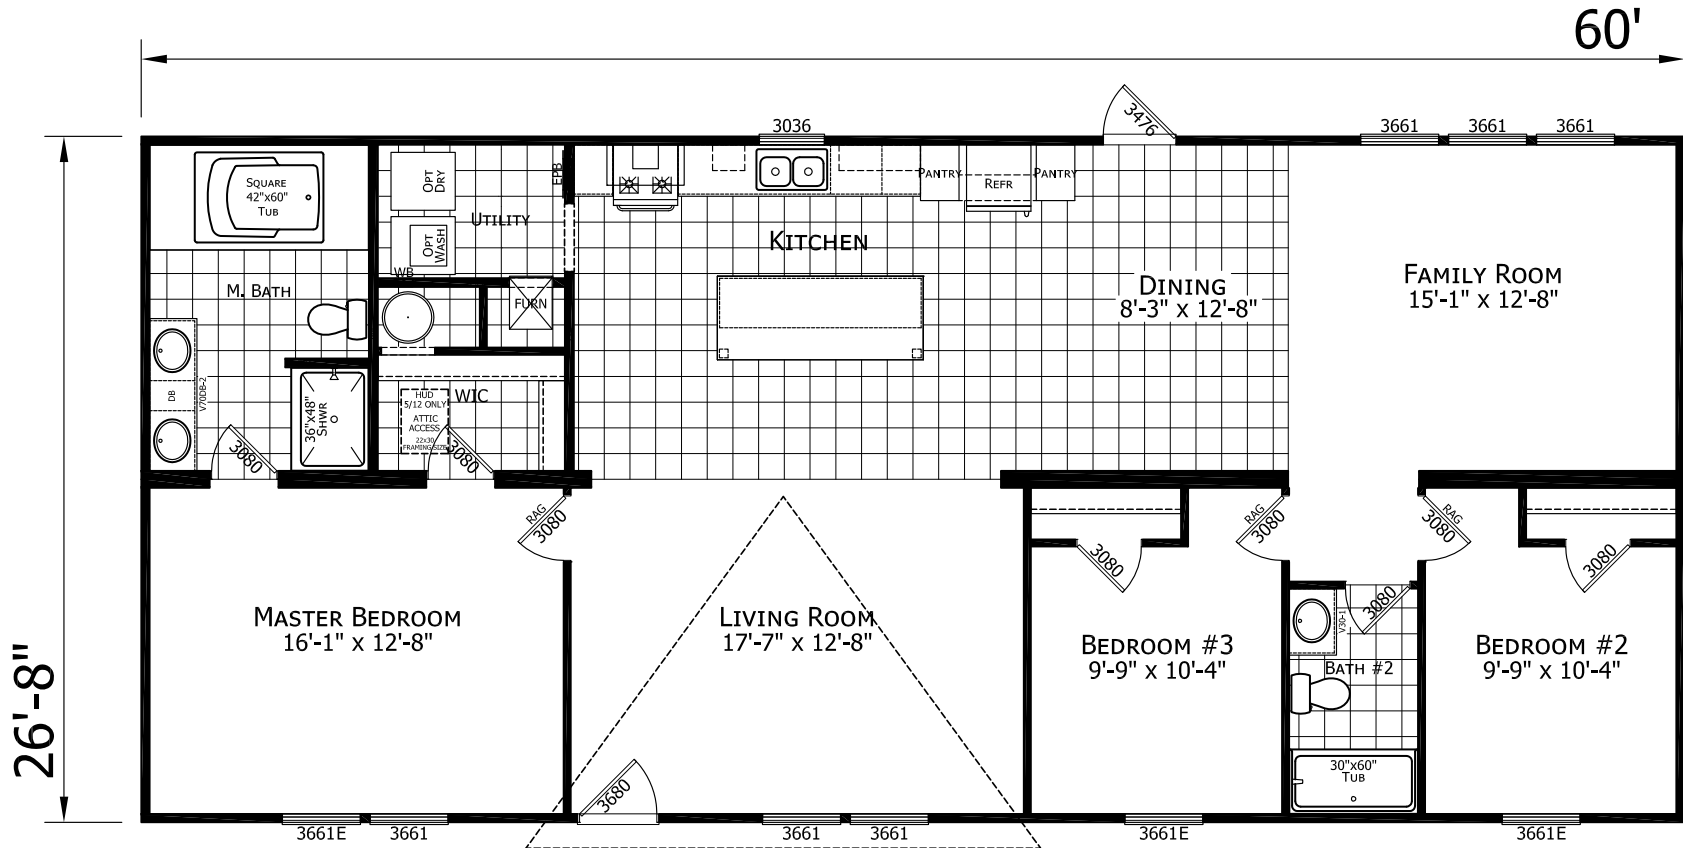

Wando

Dutch Elite Series

1,600 SQ. FT. (Approximate) 3 Bedroom, 2 Bath

Last Updated: 9-14-22

FACTORY SELECT HOMES
179 Highway 601 South
Lugoff, SC 29078

SelectMobileHomes.com | 1-800-706-1701

IMPORTANT: Alta Cima Corp reserves the right to modify, cancel or substitute products or features of this event at any time without prior notice or obligation. Pictures and other promotional materials are representative and may depict or contain floor plans, square footages, elevations, options, upgrades, extra design features, decorations, floor coverings, specialty light fixtures, custom paint and wall coverings, window treatments, landscaping, sound and alarm systems, furnishings, appliances, and other designer/decorator features and amenities that are not included as part of the home and/or may not be available at all locations. Home, pricing and community information is subject to change, and homes to prior sale, at any time without notice or obligation. ©2020 Alta Cima Corp. All rights reserved.