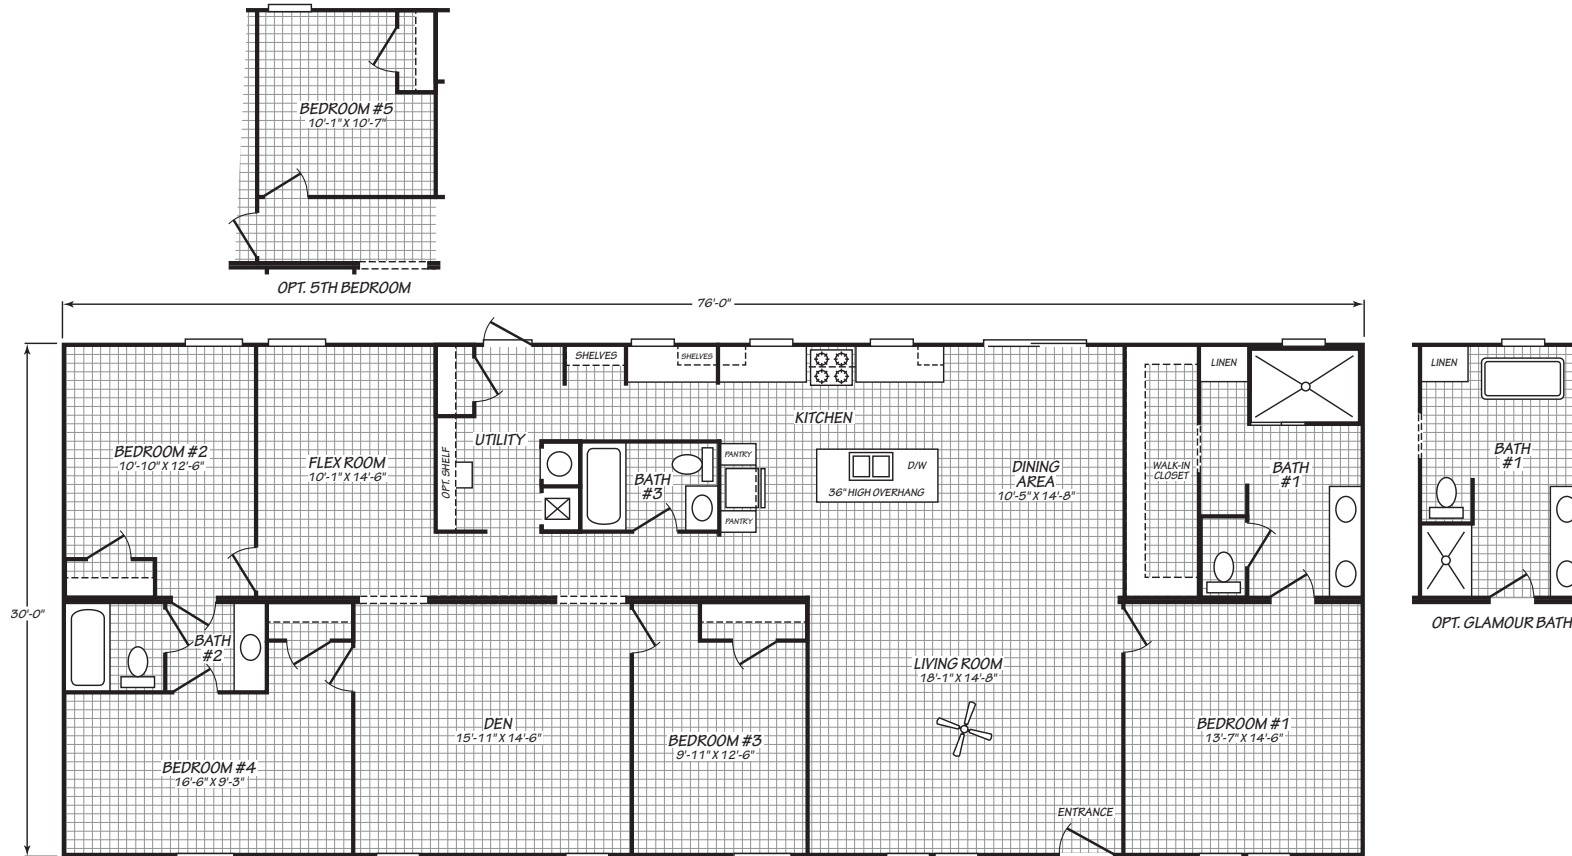

# Wagener

Blue Ridge Multi-Wide Series

2,280 SQ. FT. (Approximate) 4 Bedroom, 3 Bath

Last Updated: 7-3-25

**FACTORY SELECT HOMES**  
179 Highway 601 South  
Lugoff, SC 29078

**FactorySelectHomeCenter.com | 1-800-965-6842**