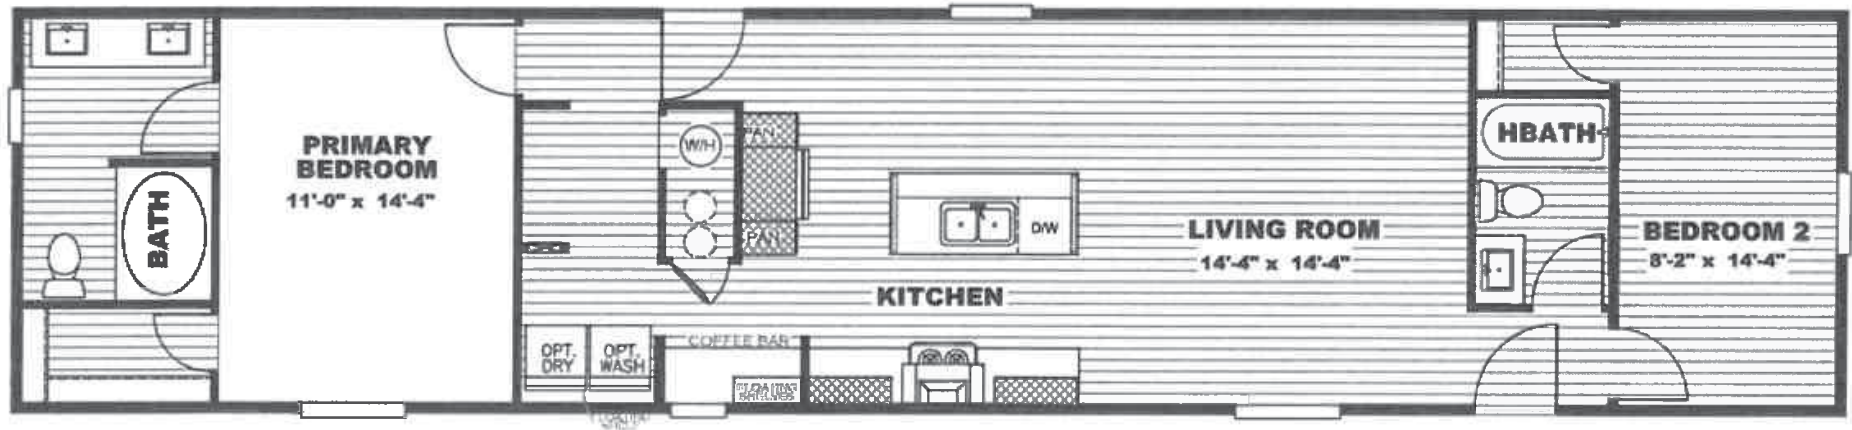

Victor

Epic Series

1,020 SQ. FT. (Approximate) 2 Bedroom, 2 Bath

Last Updated: 10-14-22

FACTORY SELECT HOMES
179 Highway 601 South
Lugoff, SC 29078

SelectMobileHomes.com | 1-800-706-1701

IMPORTANT: Alta Cima Corp reserves the right to modify, cancel or substitute products or features of this event at any time without prior notice or obligation. Pictures and other promotional materials are representative and may depict or contain floor plans, square footages, elevations, options, upgrades, extra design features, decorations, floor coverings, specialty light fixtures, custom paint and wall coverings, window treatments, landscaping, sound and alarm systems, furnishings, appliances, and other designer/decorator features and amenities that are not included as part of the home and/or may not be available at all locations. Home, pricing and community information is subject to change, and homes to prior sale, at any time without notice or obligation. ©2020 Alta Cima Corp. All rights reserved.