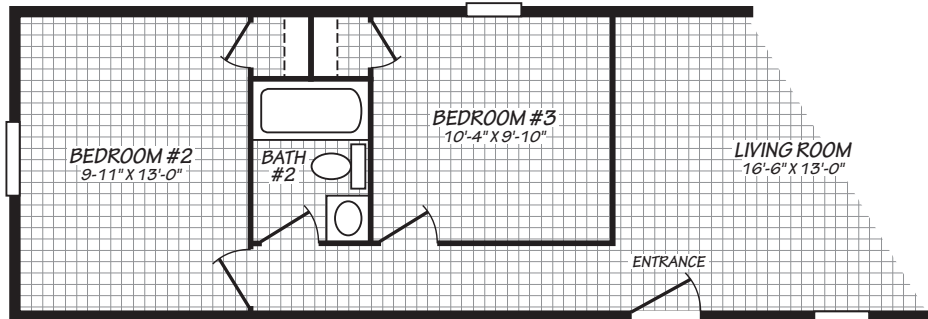

Tomesha

Blue Ridge Single Series

1,064 SQ. FT. (Approximate) 4 Bedroom, 2 Bath

Last Updated: 3-18-26

ALT. 3 BEDROOM PLAN

FACTORY SELECT HOMES
179 Highway 601 South
Lugoff, SC 29078

FactorySelectHomeCenter.com | 1-800-965-6842