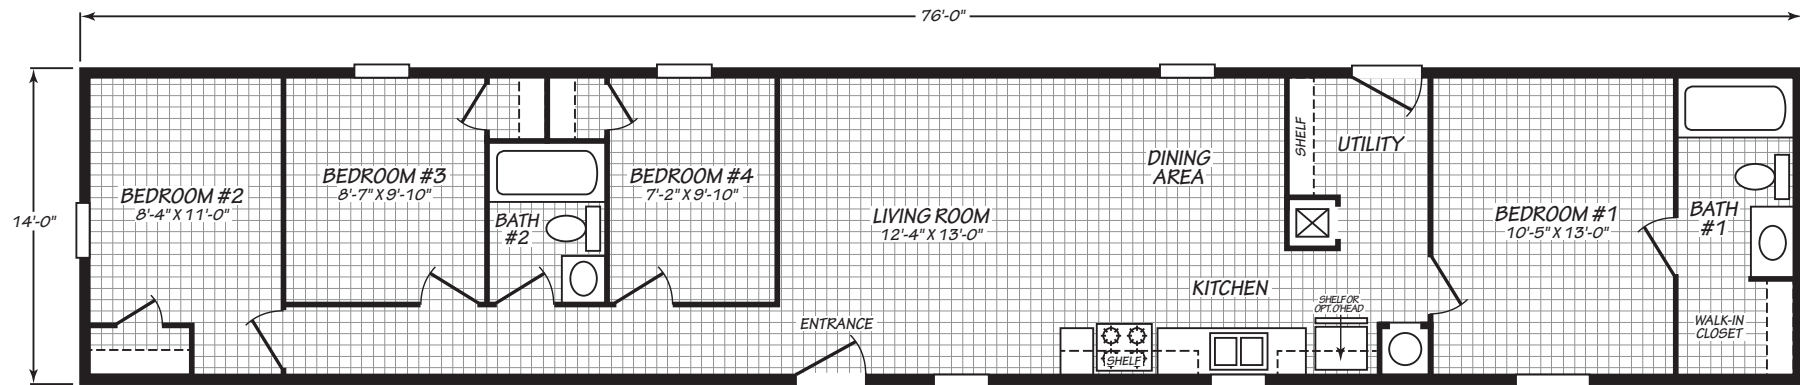

Tomesha

Blue Ridge Single Series

1,064 SQ. FT. (Approximate) 4 Bedroom, 2 Bath

Last Updated: 3-18-26

ALT. 3 BEDROOM PLAN

FACTORY SELECT HOMES
179 Highway 601 South
Lugoff, SC 29078

FactorySelectHomeCenter.com | 1-800-965-6842