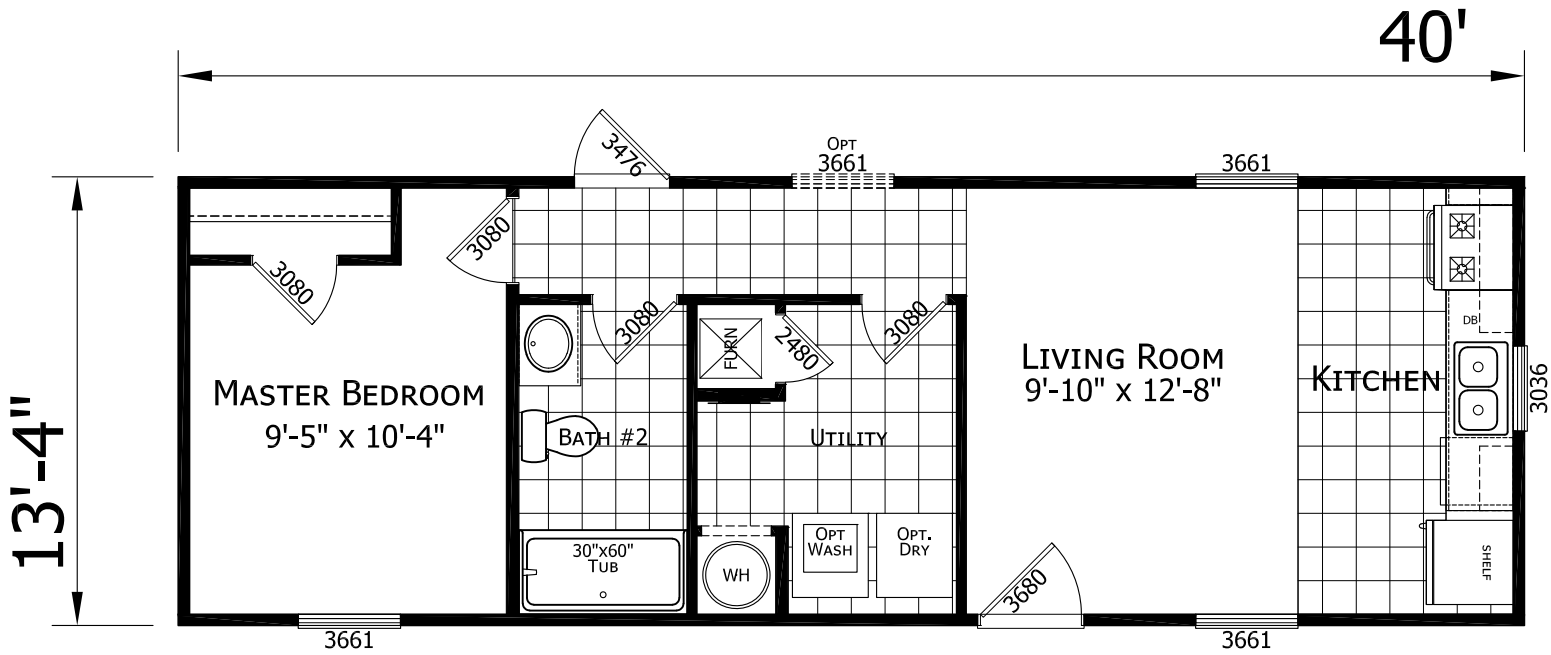

Thrifty

Dutch Elite Series

533 SQ. FT. (Approximate) 1 Bedroom, 1 Bath

Last Updated: 6-13-24

*Special Value Home, Limit 1 per Customer

FACTORY SELECT HOMES

179 Highway 601 South
Lugoff, SC 29078

SelectMobileHomes.com | 1-800-706-1701