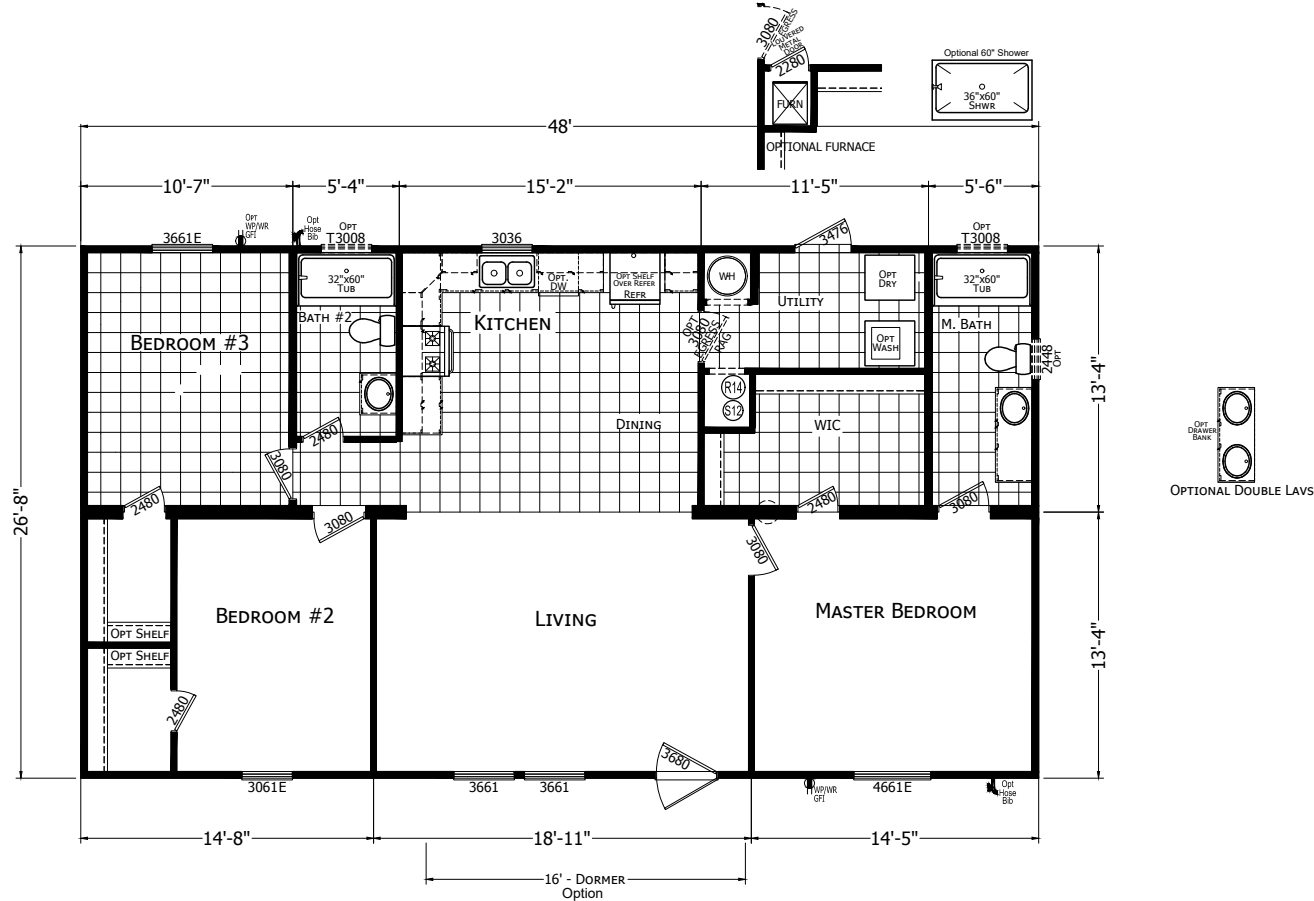

Thornton

Forest Manor Series

1,280 SQ. FT. (Approximate) 3 Bedroom, 2 Bath

Last Updated: 3-16-23

Note: Room Sizes Include Wall Dimensions And Are Not Indicative of True Net Dimensions

FACTORY SELECT HOMES
179 Highway 601 South
Lugoff, SC 29078