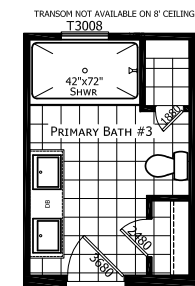

# Sullivan

Ironclad Series

1,706 SQ. FT. (Approximate) 4 Bedroom, 2 Bath

Last Updated: 6-28-23