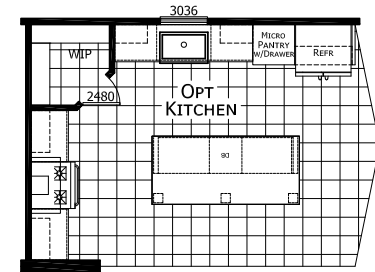

# Sullivan

Ironclad Series

1,706 SQ. FT. (Approximate) 4 Bedroom, 2 Bath

Last Updated: 6-28-23