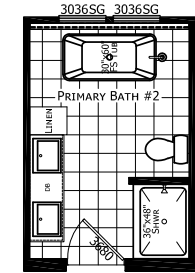

# Sullivan

Ironclad Series

1,706 SQ. FT. (Approximate) 4 Bedroom, 2 Bath

Last Updated: 6-28-23