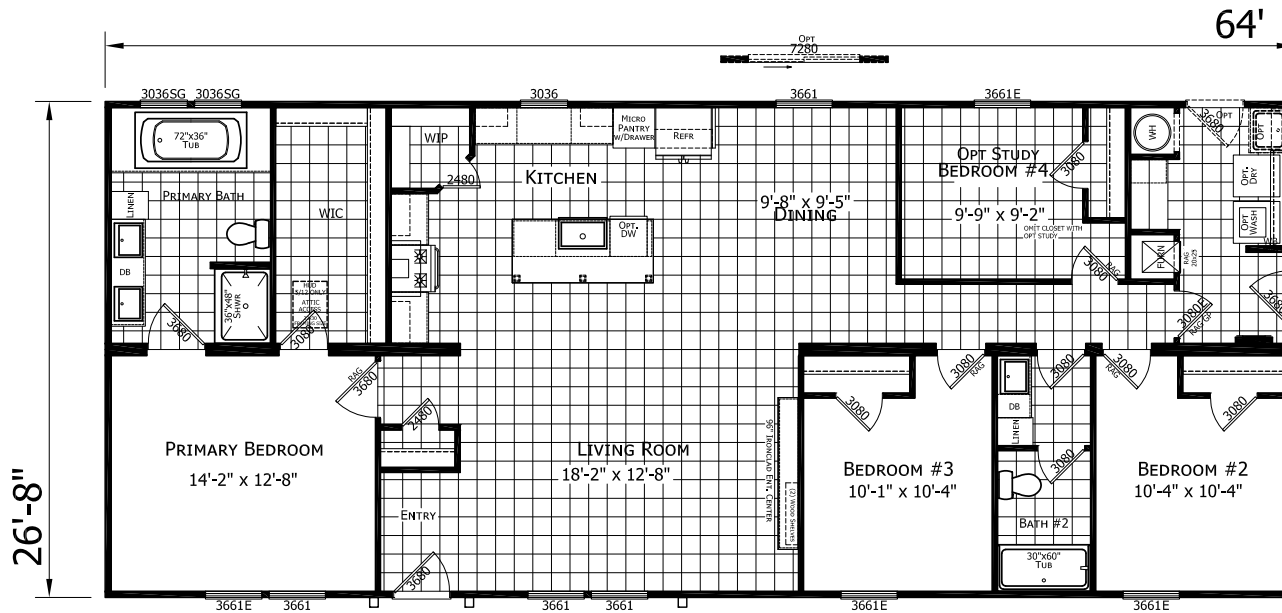

# Sullivan

Ironclad Series

1,706 SQ. FT. (Approximate) 4 Bedroom, 2 Bath

Last Updated: 6-28-23