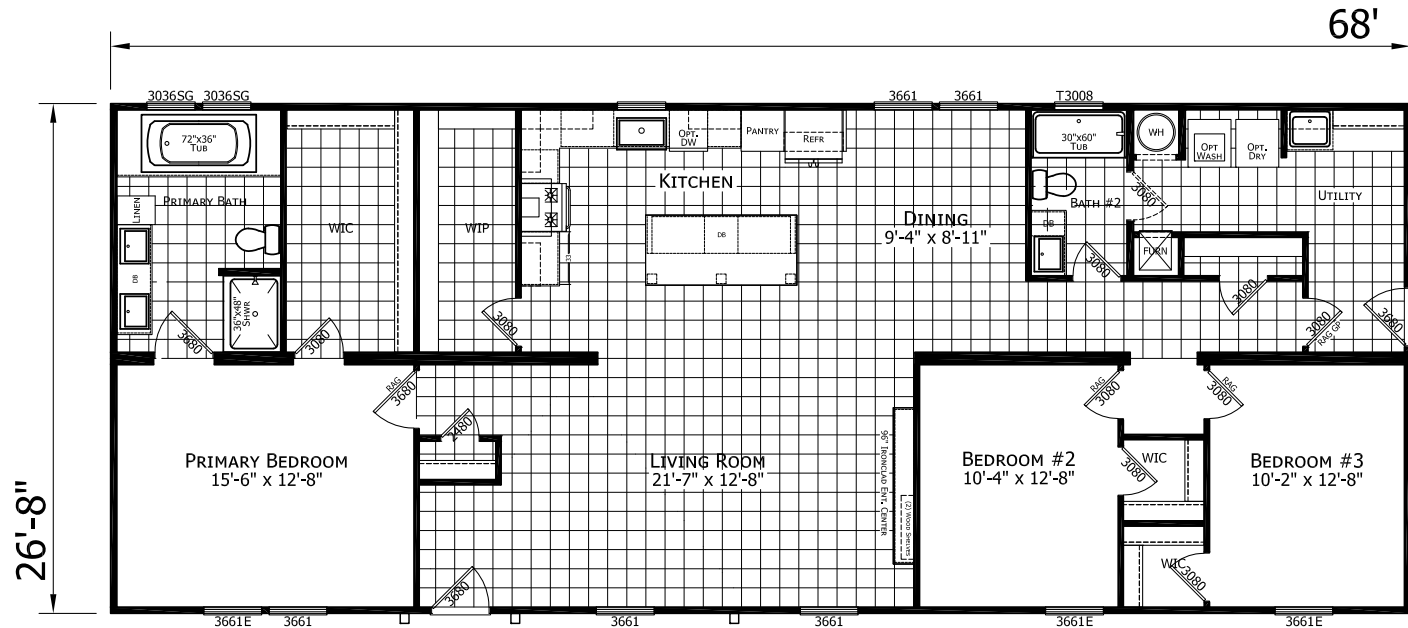

Russell

Ironclad Series

1,813 SQ. FT. (Approximate) 3 Bedroom, 2 Bath

Last Updated: 6-28-23

FACTORY SELECT HOMES
179 Highway 601 South
Lugoff, SC 29078

SelectMobileHomes.com | 1-800-706-1701

IMPORTANT: Alta Cima Corp reserves the right to modify, cancel or substitute products or features of this event at any time without prior notice or obligation. Pictures and other promotional materials are representative and may depict or contain floor plans, square footages, elevations, options, upgrades, extra design features, decorations, floor coverings, specialty light fixtures, custom paint and wall coverings, window treatments, landscaping, sound and alarm systems, furnishings, appliances, and other designer/decorator features and amenities that are not included as part of the home and/or may not be available at all locations. Home, pricing and community information is subject to change, and homes to prior sale, at any time without notice or obligation. ©2020 Alta Cima Corp. All rights reserved.