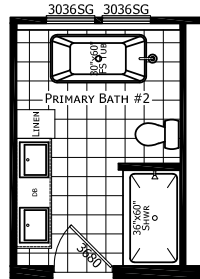

Russell

Ironclad Series

1,813 SQ. FT. (Approximate) 3 Bedroom, 2 Bath

Last Updated: 6-28-23

FACTORY SELECT HOMES
179 Highway 601 South
Lugoff, SC 29078

SelectMobileHomes.com | 1-800-706-1701

IMPORTANT: Alta Cima Corp reserves the right to modify, cancel or substitute products or features of this event at any time without prior notice or obligation. Pictures and other promotional materials are representative and may depict or contain floor plans, square footages, elevations, options, upgrades, extra design features, decorations, floor coverings, specialty light fixtures, custom paint and wall coverings, window treatments, landscaping, sound and alarm systems, furnishings, appliances, and other designer/decorator features and amenities that are not included as part of the home and/or may not be available at all locations. Home, pricing and community information is subject to change, and homes to prior sale, at any time without notice or obligation. ©2020 Alta Cima Corp. All rights reserved.