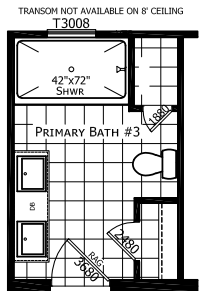

Russell

Ironclad Series

1,813 SQ. FT. (Approximate) 3 Bedroom, 2 Bath

Last Updated: 6-28-23

FACTORY SELECT HOMES
179 Highway 601 South
Lugoff, SC 29078

SelectMobileHomes.com | 1-800-706-1701

IMPORTANT: Alta Cima Corp reserves the right to modify, cancel or substitute products or features of this event at any time without prior notice or obligation. Pictures and other promotional materials are representative and may depict or contain floor plans, square footages, elevations, options, upgrades, extra design features, decorations, floor coverings, specialty light fixtures, custom paint and wall coverings, window treatments, landscaping, sound and alarm systems, furnishings, appliances, and other designer/decorator features and amenities that are not included as part of the home and/or may not be available at all locations. Home, pricing and community information is subject to change, and homes to prior sale, at any time without notice or obligation. ©2020 Alta Cima Corp. All rights reserved.