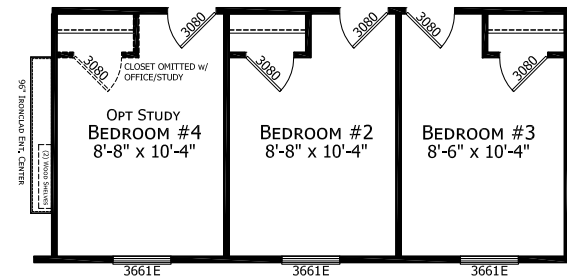

Russell

Ironclad Series

1,813 SQ. FT. (Approximate) 3 Bedroom, 2 Bath

Last Updated: 6-28-23

FACTORY SELECT HOMES
179 Highway 601 South
Lugoff, SC 29078

SelectMobileHomes.com | 1-800-706-1701

IMPORTANT: Alta Cima Corp reserves the right to modify, cancel or substitute products or features of this event at any time without prior notice or obligation. Pictures and other promotional materials are representative and may depict or contain floor plans, square footages, elevations, options, upgrades, extra design features, decorations, floor coverings, specialty light fixtures, custom paint and wall coverings, window treatments, landscaping, sound and alarm systems, furnishings, appliances, and other designer/decorator features and amenities that are not included as part of the home and/or may not be available at all locations. Home, pricing and community information is subject to change, and homes to prior sale, at any time without notice or obligation. ©2020 Alta Cima Corp. All rights reserved.