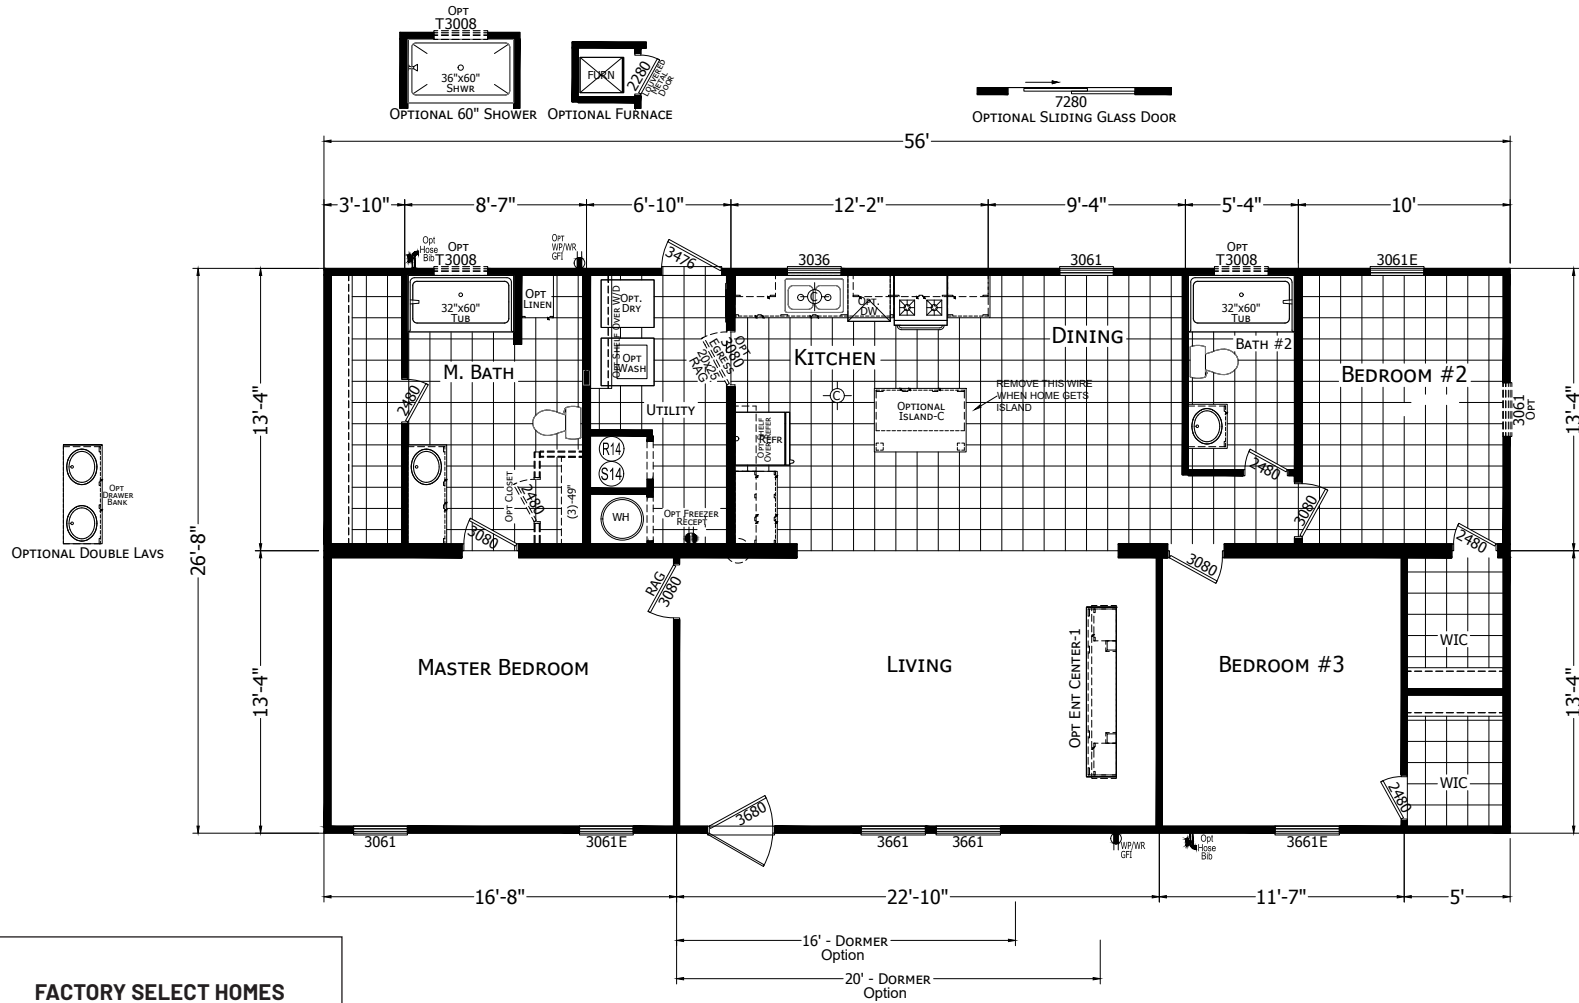

# Rosecran

Forest Manor Series

1,494 SQ. FT. (Approximate) 3 Bedroom, 2 Bath

Last Updated: 12-2-20

**FACTORY SELECT HOMES**  
179 Highway 601 South  
Lugoff, SC 29078

SelectMobileHomes.com | 1-800-706-1701