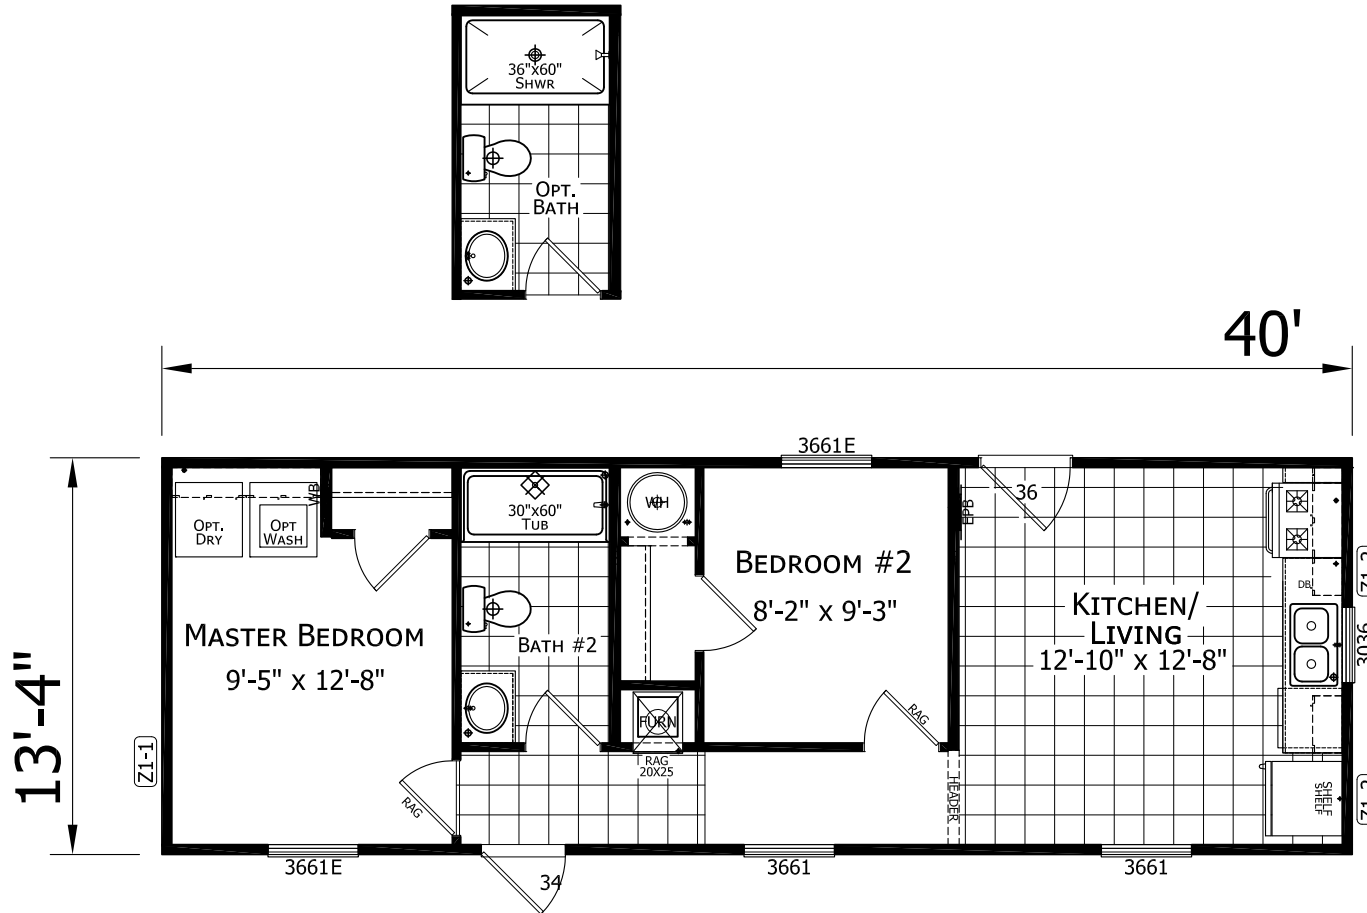

Renwer

Dutch Elite Series

533 SQ. FT. (Approximate) 2 Bedroom, 1 Bath

Last Updated: 2-22-23

FACTORY SELECT HOMES

179 Highway 601 South
Lugoff, SC 29078

SelectMobileHomes.com | 1-800-706-1701

IMPORTANT: Alta Cima Corp reserves the right to modify, cancel or substitute products or features of this event at any time without prior notice or obligation. Pictures and other promotional materials are representative and may depict or contain floor plans, square footages, elevations, options, upgrades, extra design features, decorations, floor coverings, specialty light fixtures, custom paint and wall coverings, window treatments, landscaping, sound and alarm systems, furnishings, appliances, and other designer/decorator features and amenities that are not included as part of the home and/or may not be available at all locations. Home, pricing and community information is subject to change, and homes to prior sale, at any time without notice or obligation. ©2020 Alta Cima Corp. All rights reserved.