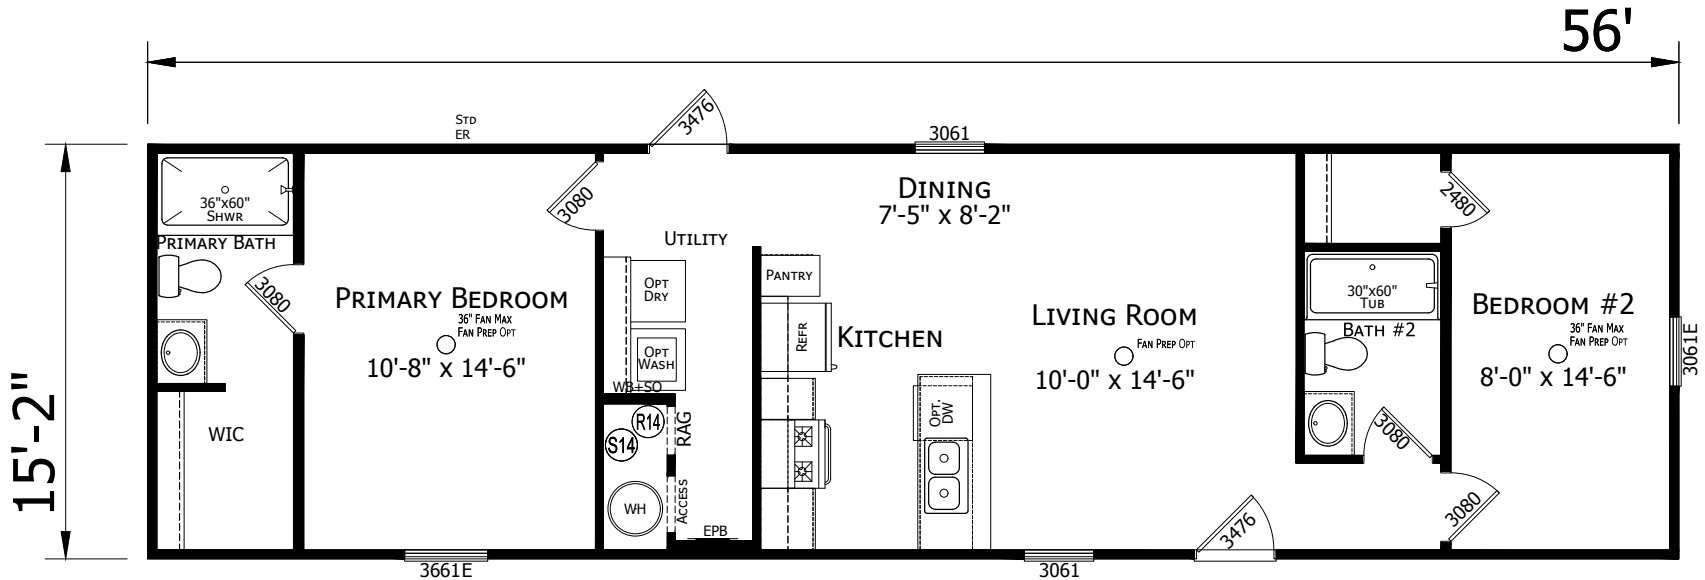

# Renne

Prime Series

849 SQ. FT. (Approximate) 2 Bedroom, 2 Bath

Last Updated: 11-9-23

**FACTORY SELECT HOMES**  
179 Highway 601 South  
Lugoff, SC 29078

SelectMobileHomes.com | 1-800-706-1701

**IMPORTANT:** Alta Cima Corp reserves the right to modify, cancel or substitute products or features of this event at any time without prior notice or obligation. Pictures and other promotional materials are representative and may depict or contain floor plans, square footages, elevations, options, upgrades, extra design features, decorations, floor coverings, specialty light fixtures, custom paint and wall coverings, window treatments, landscaping, sound and alarm systems, furnishings, appliances, and other designer/decorator features and amenities that are not included as part of the home and/or may not be available at all locations. Home, pricing and community information is subject to change, and homes to prior sale, at any time without notice or obligation. ©2020 Alta Cima Corp. All rights reserved.