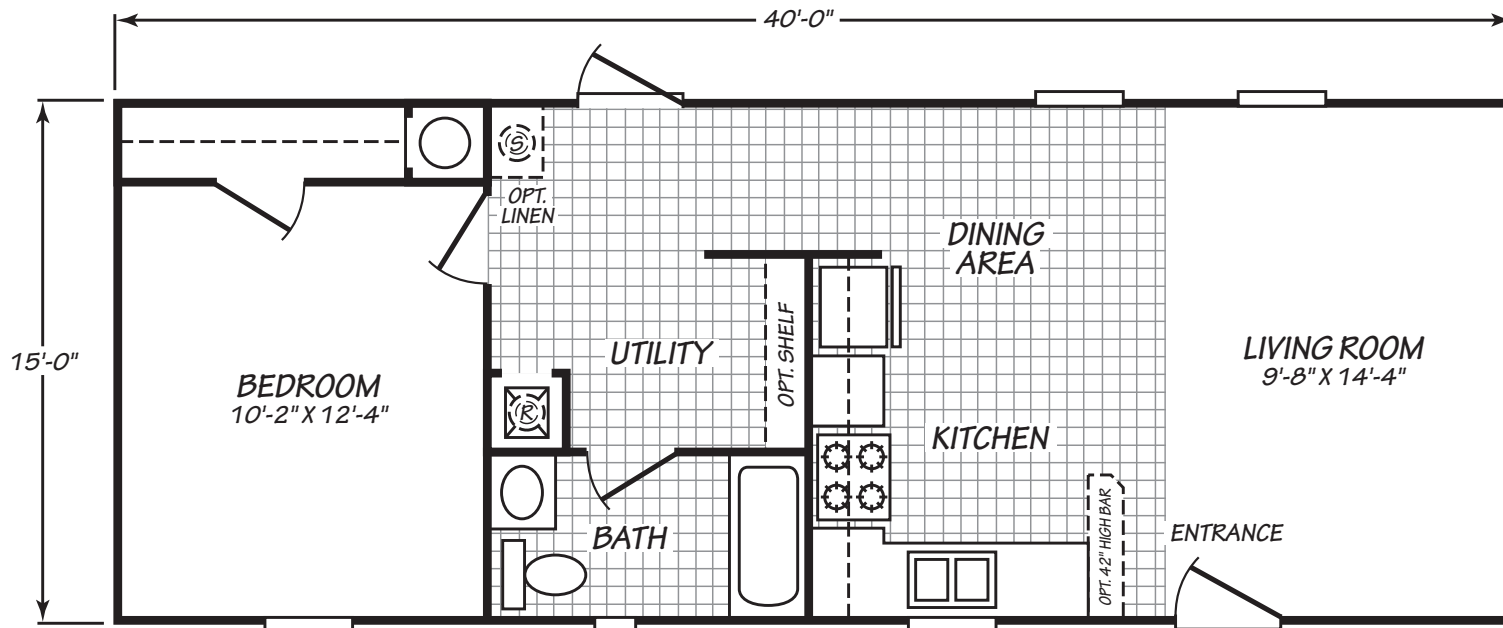

Reidville

Keystone Series

600 SQ. FT. (Approximate) 1 Bedroom, 1 Bath

Last Updated: 5-31-22

FACTORY SELECT HOMES
179 Highway 601 South
Lugoff, SC 29078

SelectMobileHomes.com | 1-800-706-1701

IMPORTANT: Alta Cima Corp reserves the right to modify, cancel or substitute products or features of this event at any time without prior notice or obligation. Pictures and other promotional materials are representative and may depict or contain floor plans, square footages, elevations, options, upgrades, extra design features, decorations, floor coverings, specialty light fixtures, custom paint and wall coverings, window treatments, landscaping, sound and alarm systems, furnishings, appliances, and other designer/decorator features and amenities that are not included as part of the home and/or may not be available at all locations. Home, pricing and community information is subject to change, and homes to prior sale, at any time without notice or obligation. ©2020 Alta Cima Corp. All rights reserved.