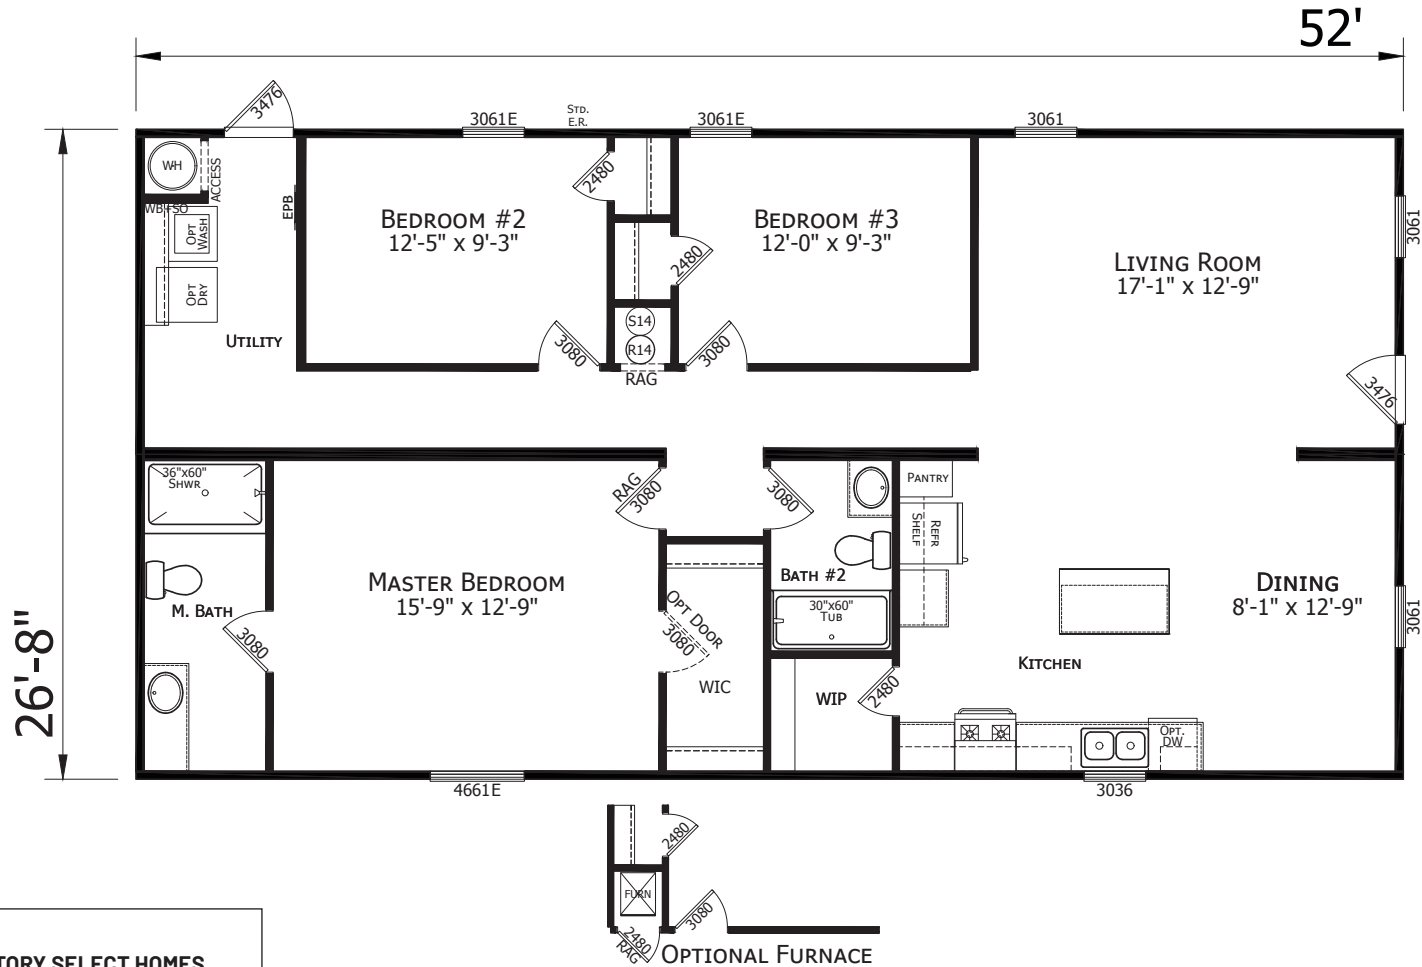

# Ranchwood

Prime Series

1,387 SQ. FT. (Approximate) 3 Bedroom, 2 Bath

Last Updated: 1-10-23

**FACTORY SELECT HOMES**  
 179 Highway 601 South  
 Lugoff, SC 29078

SelectMobileHomes.com | 1-800-706-1701

**IMPORTANT:** Alta Cima Corp reserves the right to modify, cancel or substitute products or features of this event at any time without prior notice or obligation. Pictures and other promotional materials are representative and may depict or contain floor plans, square footages, elevations, options, upgrades, extra design features, decorations, floor coverings, specialty light fixtures, custom paint and wall coverings, window treatments, landscaping, sound and alarm systems, furnishings, appliances, and other designer/decorator features and amenities that are not included as part of the home and/or may not be available at all locations. Home, pricing and community information is subject to change, and homes to prior sale, at any time without notice or obligation. ©2020 Alta Cima Corp. All rights reserved.