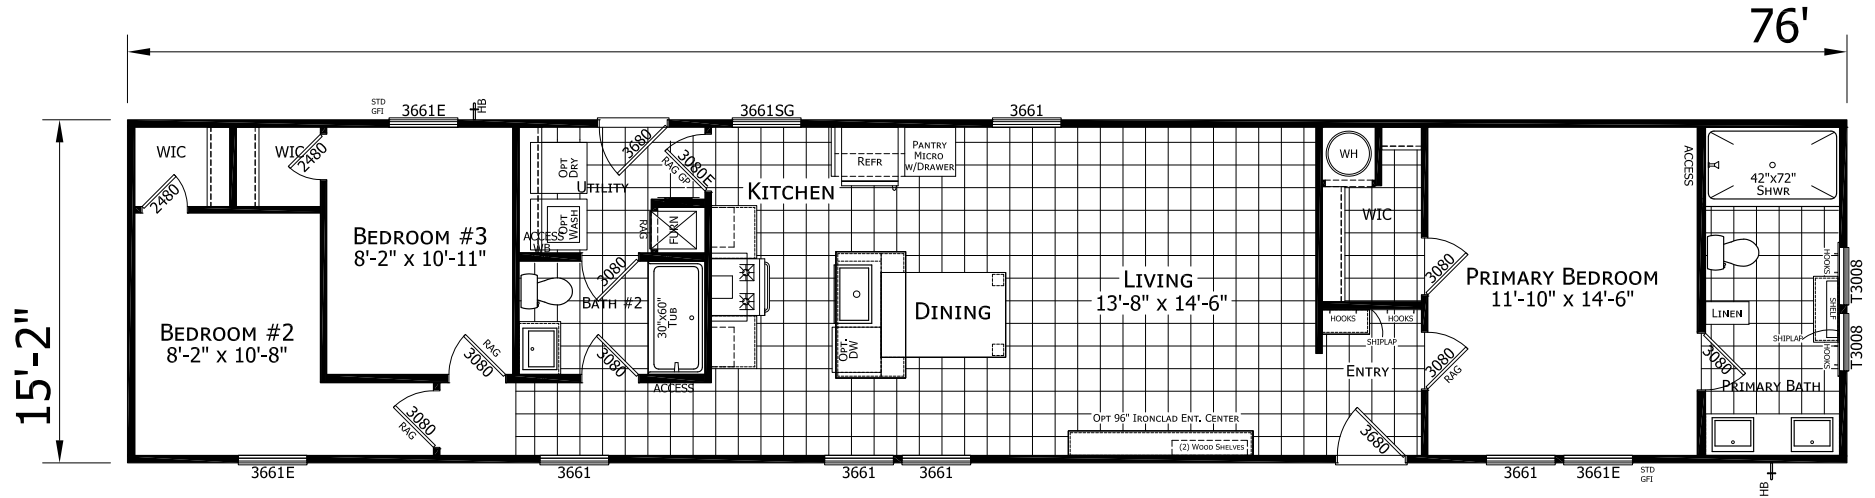

Prado

Ironclad Series

1,152 SQ. FT. (Approximate) 3 Bedroom, 2 Bath

Last Updated: 6-28-23

FACTORY SELECT HOMES

179 Highway 601 South
Lugoff, SC 29078

SelectMobileHomes.com | 1-800-706-1701

IMPORTANT: Alta Cima Corp reserves the right to modify, cancel or substitute products or features of this event at any time without prior notice or obligation. Pictures and other promotional materials are representative and may depict or contain floor plans, square footages, elevations, options, upgrades, extra design features, decorations, floor coverings, specialty light fixtures, custom paint and wall coverings, window treatments, landscaping, sound and alarm systems, furnishings, appliances, and other designer/decorator features and amenities that are not included as part of the home and/or may not be available at all locations. Home, pricing and community information is subject to change, and homes to prior sale, at any time without notice or obligation. ©2020 Alta Cima Corp. All rights reserved.