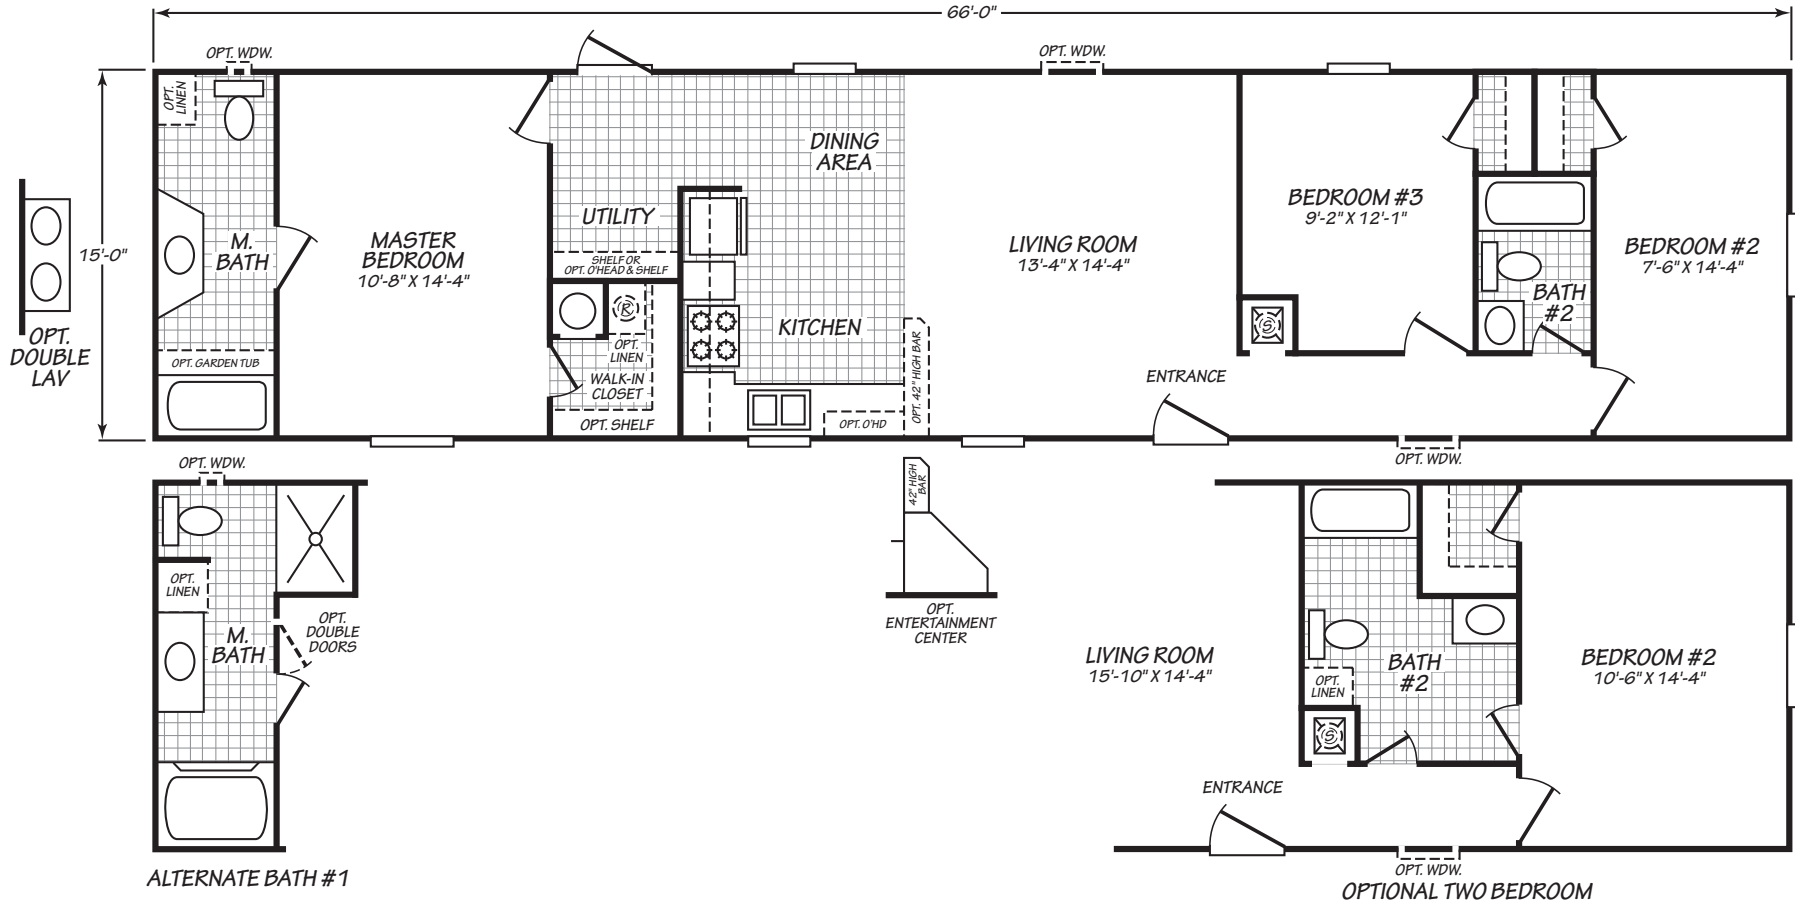

Pauline

Westfield Classic Series

990 SQ. FT. (Approximate) 3 Bedroom, 2 Bath

Last Updated: 12-7-20

FACTORY SELECT HOMES
179 Highway 601 South
Lugoff, SC 29078

SelectMobileHomes.com | 1-800-706-1701

IMPORTANT: Alta Cima Corp reserves the right to modify, cancel or substitute products or features of this event at any time without prior notice or obligation. Pictures and other promotional materials are representative and may depict or contain floor plans, square footages, elevations, options, upgrades, extra design features, decorations, floor coverings, specialty light fixtures, custom paint and wall coverings, window treatments, landscaping, sound and alarm systems, furnishings, appliances, and other designer/decorator features and amenities that are not included as part of the home and/or may not be available at all locations. Home, pricing and community information is subject to change, and homes to prior sale, at any time without notice or obligation. ©2020 Alta Cima Corp. All rights reserved.