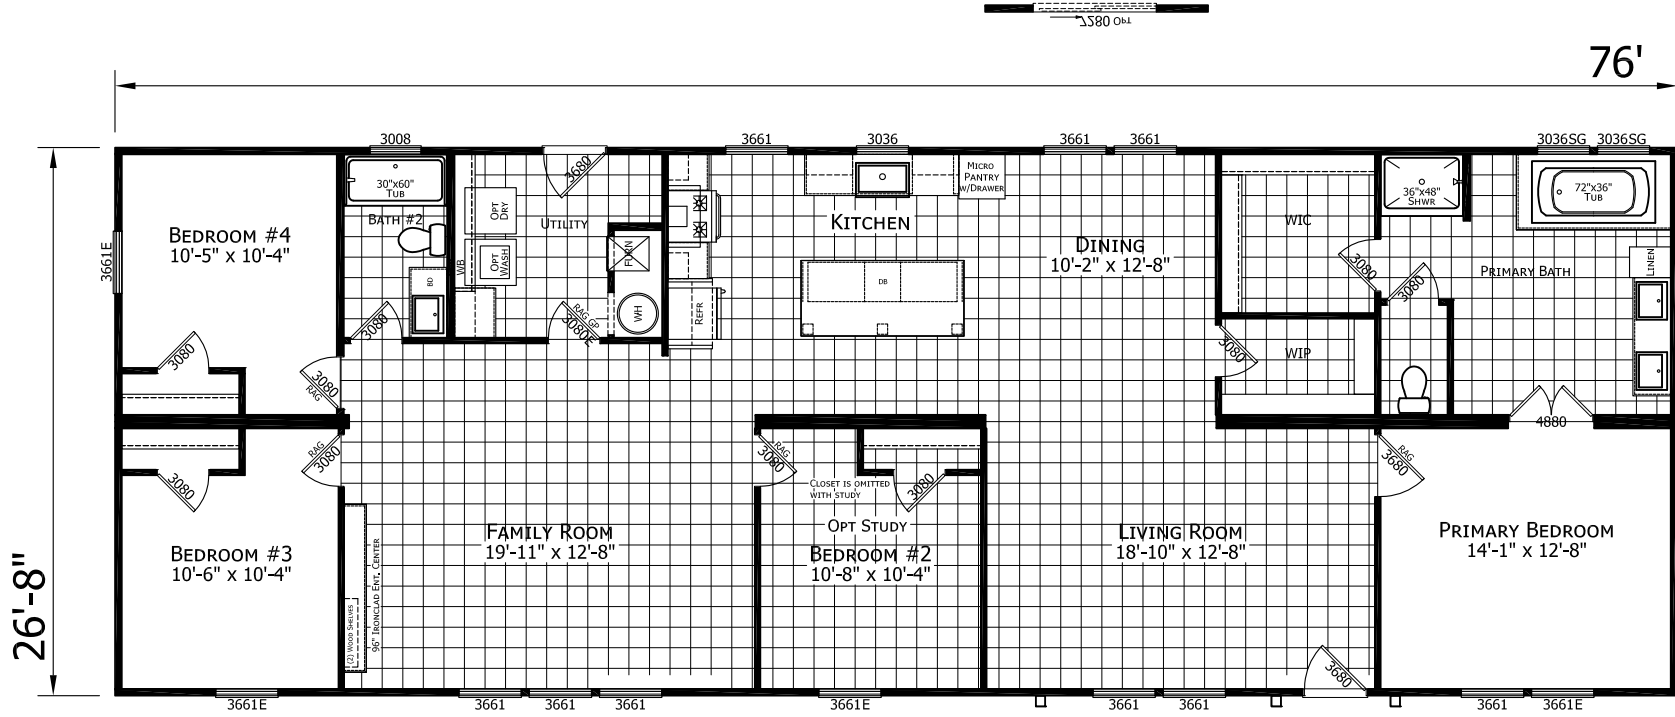

# Osborn

Ironclad Series

2,026 SQ. FT. (Approximate) 4 Bedroom, 2 Bath

Last Updated: 6-28-23