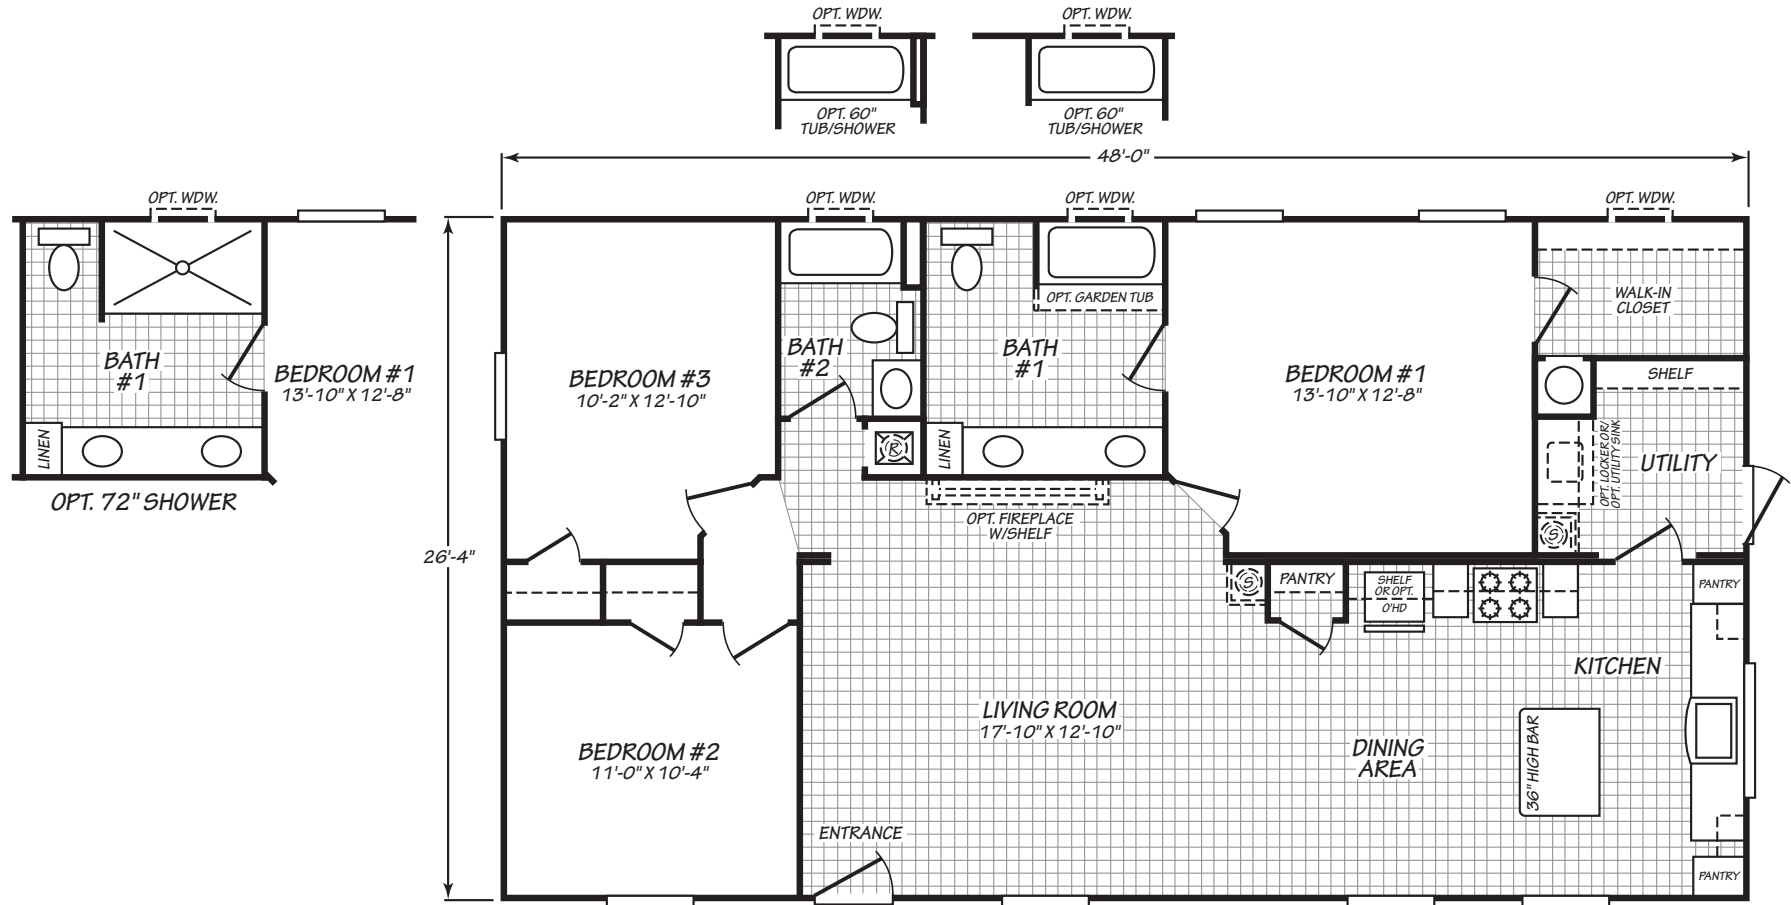

# Odum

Summit Series

1,263 SQ. FT. (Approximate) 3 Bedrooms, 2 Baths

Last Updated: 10-25-22

**FACTORY SELECT HOMES**  
179 Highway 601 South  
Lugoff, SC 29078

SelectMobileHomes.com | 1-800-706-1701

**IMPORTANT:** Alta Cima Corp reserves the right to modify, cancel or substitute products or features of this event at any time without prior notice or obligation. Pictures and other promotional materials are representative and may depict or contain floor plans, square footages, elevations, options, upgrades, extra design features, decorations, floor coverings, specialty light fixtures, custom paint and wall coverings, window treatments, landscaping, sound and alarm systems, furnishings, appliances, and other designer/decorator features and amenities that are not included as part of the home and/or may not be available at all locations. Home, pricing and community information is subject to change, and homes to prior sale, at any time without notice or obligation. ©2020 Alta Cima Corp. All rights reserved.