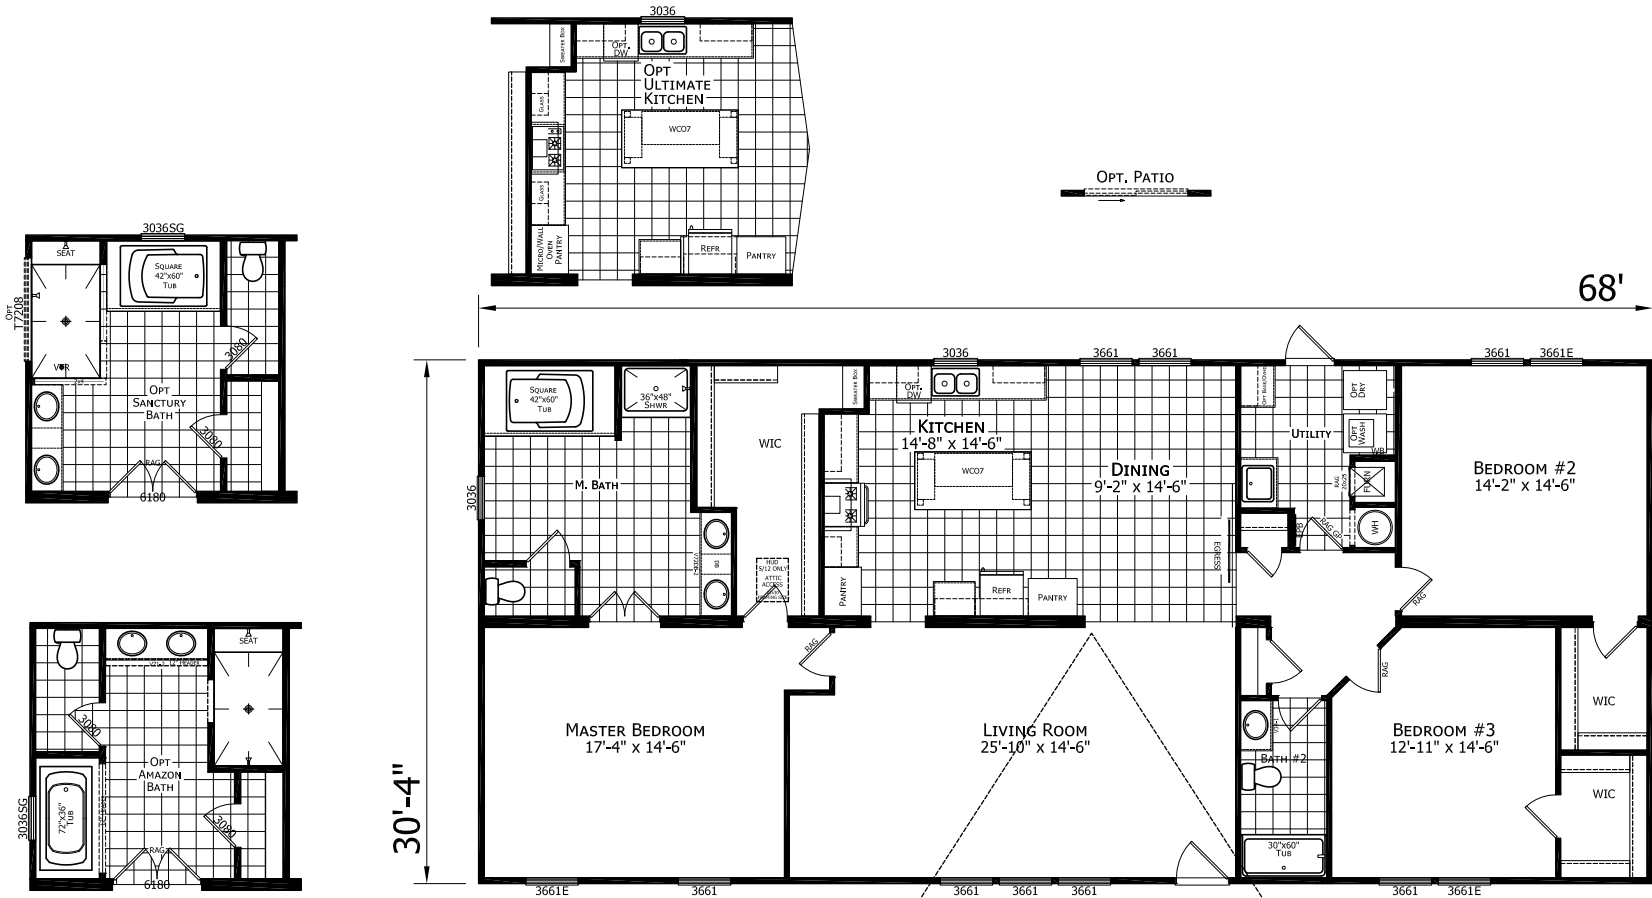

Morven

Dutch Elite Series

2,062 SQ. FT. (Approximate) 3 Bedroom, 2 Bath

Last Updated: 12-9-24

FACTORY SELECT HOMES

179 Highway 601 South
Lugoff, SC 29078

SelectMobileHomes.com | 1-800-706-1701

IMPORTANT: Alta Cima Corp reserves the right to modify, cancel or substitute products or features of this event at any time without prior notice or obligation. Pictures and other promotional materials are representative and may depict or contain floor plans, square footages, elevations, options, upgrades, extra design features, decorations, floor coverings, specialty light fixtures, custom paint and wall coverings, window treatments, landscaping, sound and alarm systems, furnishings, appliances, and other designer/decorator features and amenities that are not included as part of the home and/or may not be available at all locations. Home, pricing and community information is subject to change, and homes to prior sale, at any time without notice or obligation. ©2020 Alta Cima Corp. All rights reserved.