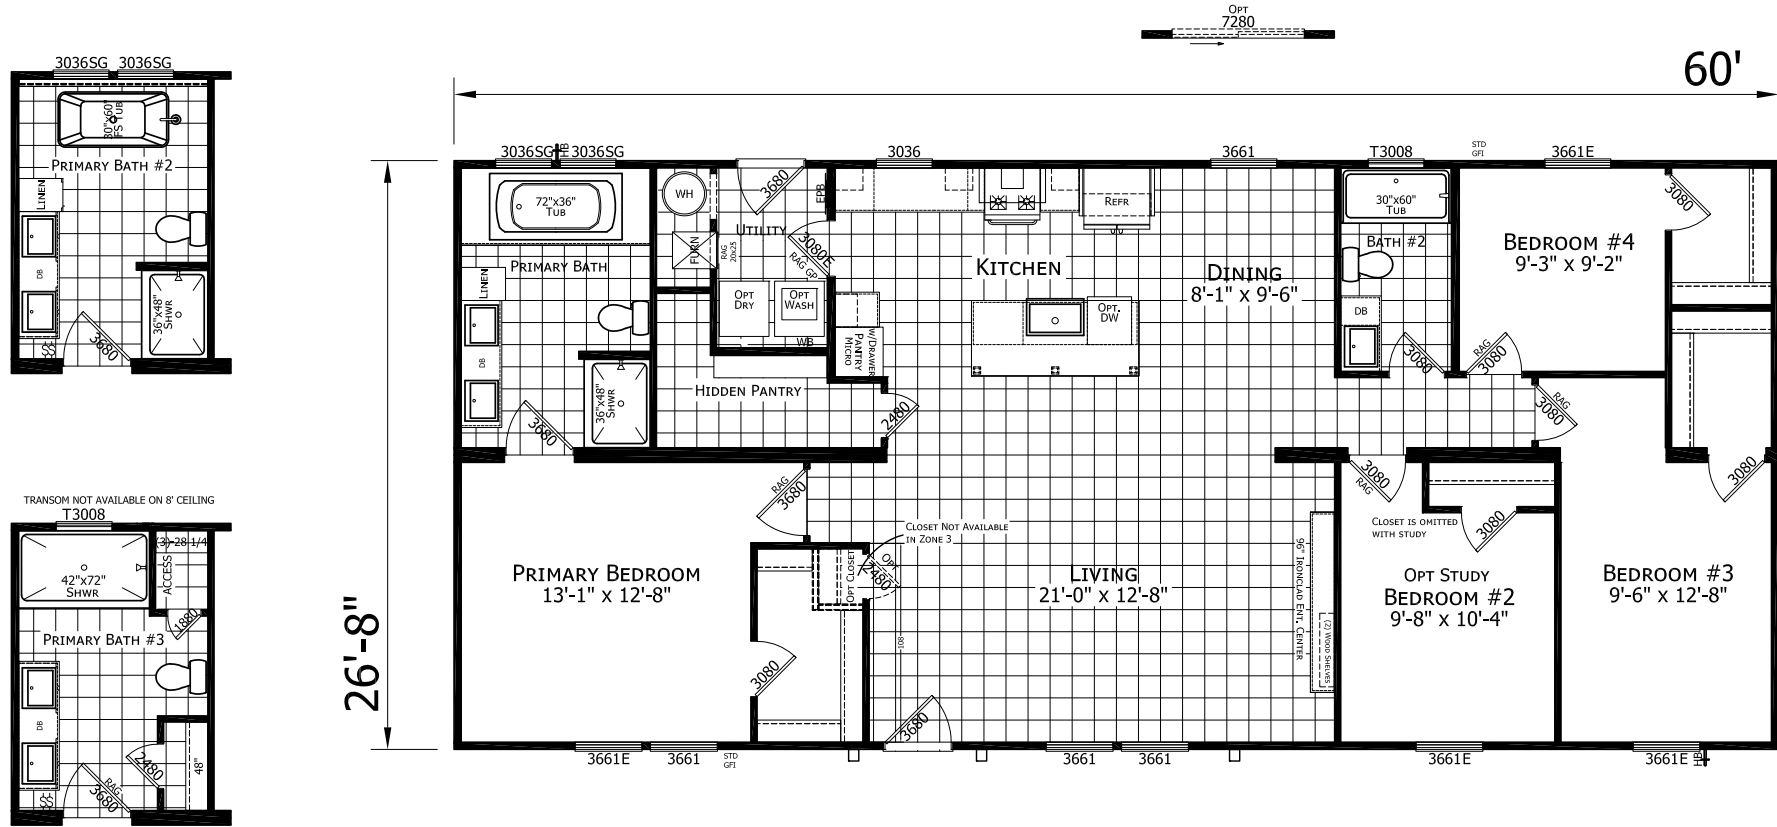

# Middleton

Ironclad Series

1,600 SQ. FT. (Approximate) 4 Bedroom, 2 Bath

Last Updated: 6-28-23

**FACTORY SELECT HOMES**  
179 Highway 601 South  
Lugoff, SC 29078

SelectMobileHomes.com | 1-800-706-1701

**IMPORTANT:** Alta Cima Corp reserves the right to modify, cancel or substitute products or features of this event at any time without prior notice or obligation. Pictures and other promotional materials are representative and may depict or contain floor plans, square footages, elevations, options, upgrades, extra design features, decorations, floor coverings, specialty light fixtures, custom paint and wall coverings, window treatments, landscaping, sound and alarm systems, furnishings, appliances, and other designer/decorator features and amenities that are not included as part of the home and/or may not be available at all locations. Home, pricing and community information is subject to change, and homes to prior sale, at any time without notice or obligation. ©2020 Alta Cima Corp. All rights reserved.