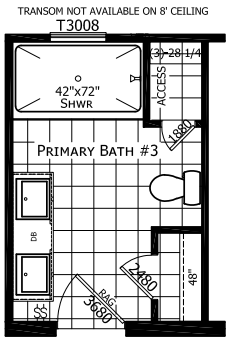

# Middleton

Ironclad Series

1,600 SQ. FT. (Approximate) 4 Bedroom, 2 Bath

Last Updated: 6-28-23

**FACTORY SELECT HOMES**  
179 Highway 601 South  
Lugoff, SC 29078

SelectMobileHomes.com | 1-800-706-1701

**IMPORTANT:** Alta Cima Corp reserves the right to modify, cancel or substitute products or features of this event at any time without prior notice or obligation. Pictures and other promotional materials are representative and may depict or contain floor plans, square footages, elevations, options, upgrades, extra design features, decorations, floor coverings, specialty light fixtures, custom paint and wall coverings, window treatments, landscaping, sound and alarm systems, furnishings, appliances, and other designer/decorator features and amenities that are not included as part of the home and/or may not be available at all locations. Home, pricing and community information is subject to change, and homes to prior sale, at any time without notice or obligation. ©2020 Alta Cima Corp. All rights reserved.