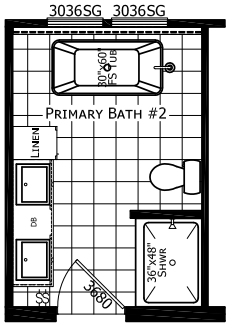

# Middleton

Ironclad Series

1,600 SQ. FT. (Approximate) 4 Bedroom, 2 Bath

Last Updated: 6-28-23

**FACTORY SELECT HOMES**  
179 Highway 601 South  
Lugoff, SC 29078

SelectMobileHomes.com | 1-800-706-1701

**IMPORTANT:** Alta Cima Corp reserves the right to modify, cancel or substitute products or features of this event at any time without prior notice or obligation. Pictures and other promotional materials are representative and may depict or contain floor plans, square footages, elevations, options, upgrades, extra design features, decorations, floor coverings, specialty light fixtures, custom paint and wall coverings, window treatments, landscaping, sound and alarm systems, furnishings, appliances, and other designer/decorator features and amenities that are not included as part of the home and/or may not be available at all locations. Home, pricing and community information is subject to change, and homes to prior sale, at any time without notice or obligation. ©2020 Alta Cima Corp. All rights reserved.