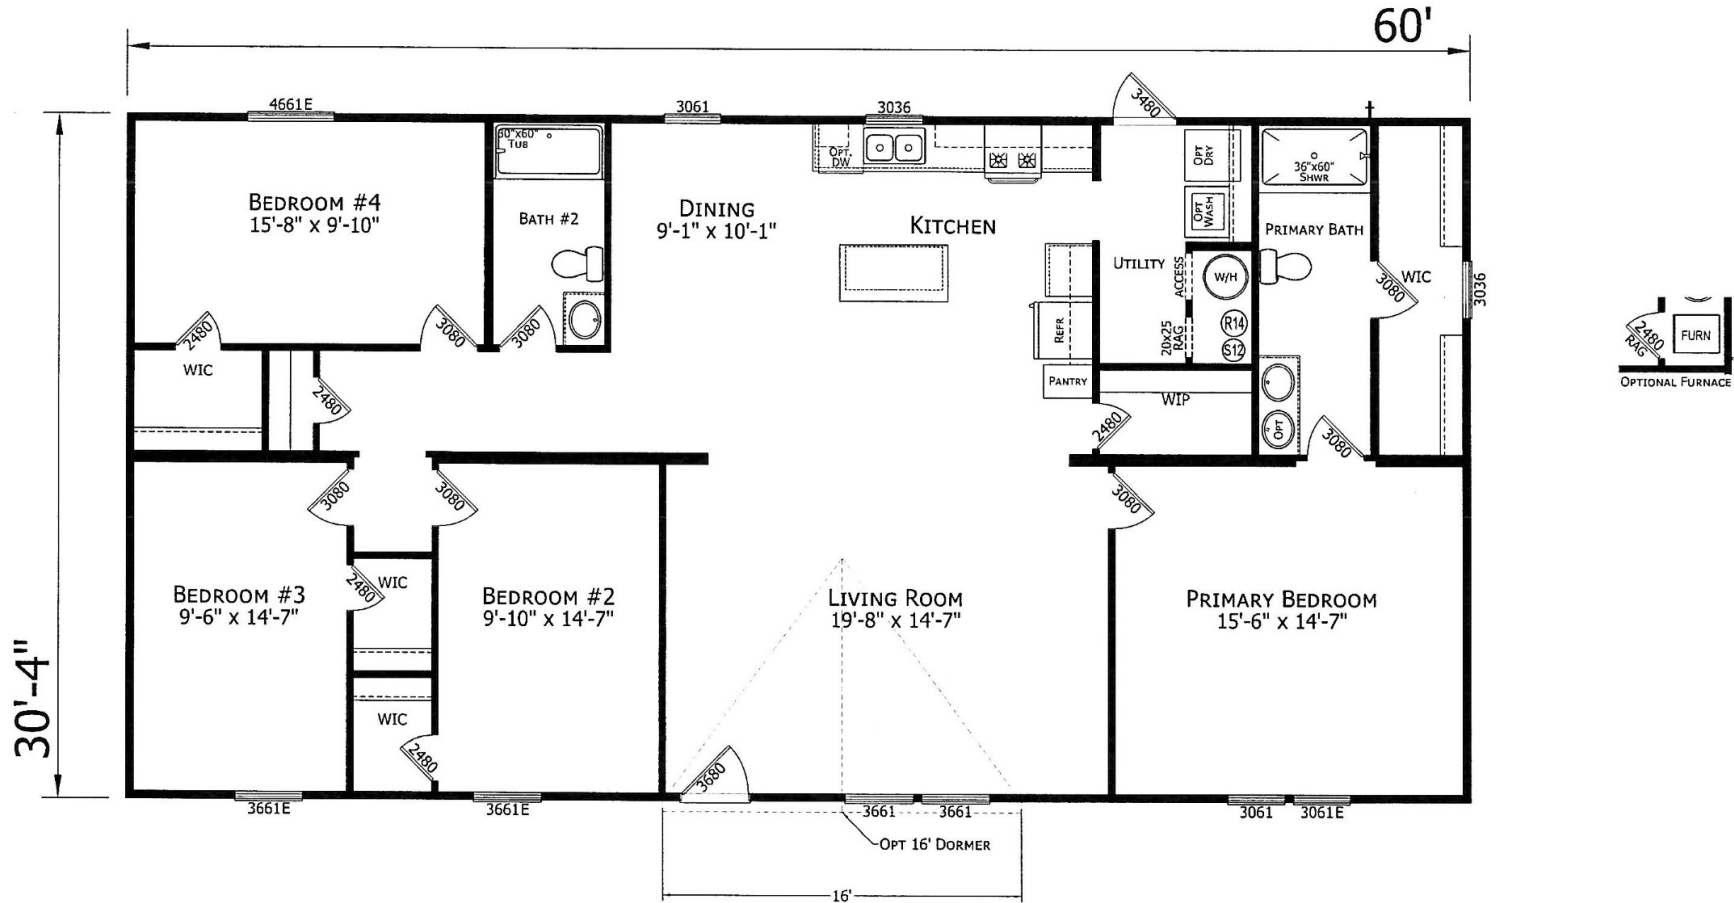

Mckean

Prime Series

1820 SQ. FT. (Approximate) 4 Bedroom, 2 Bath

Last Updated: 9-3-24

FACTORY SELECT HOMES
179 Highway 601 South
Lugoff, SC 29078

SelectMobileHomes.com | 1-800-706-1701

IMPORTANT: Alta Cima Corp reserves the right to modify, cancel or substitute products or features of this event at any time without prior notice or obligation. Pictures and other promotional materials are representative and may depict or contain floor plans, square footages, elevations, options, upgrades, extra design features, decorations, floor coverings, specialty light fixtures, custom paint and wall coverings, window treatments, landscaping, sound and alarm systems, furnishings, appliances, and other designer/decorator features and amenities that are not included as part of the home and/or may not be available at all locations. Home, pricing and community information is subject to change, and homes to prior sale, at any time without notice or obligation. ©2020 Alta Cima Corp. All rights reserved.