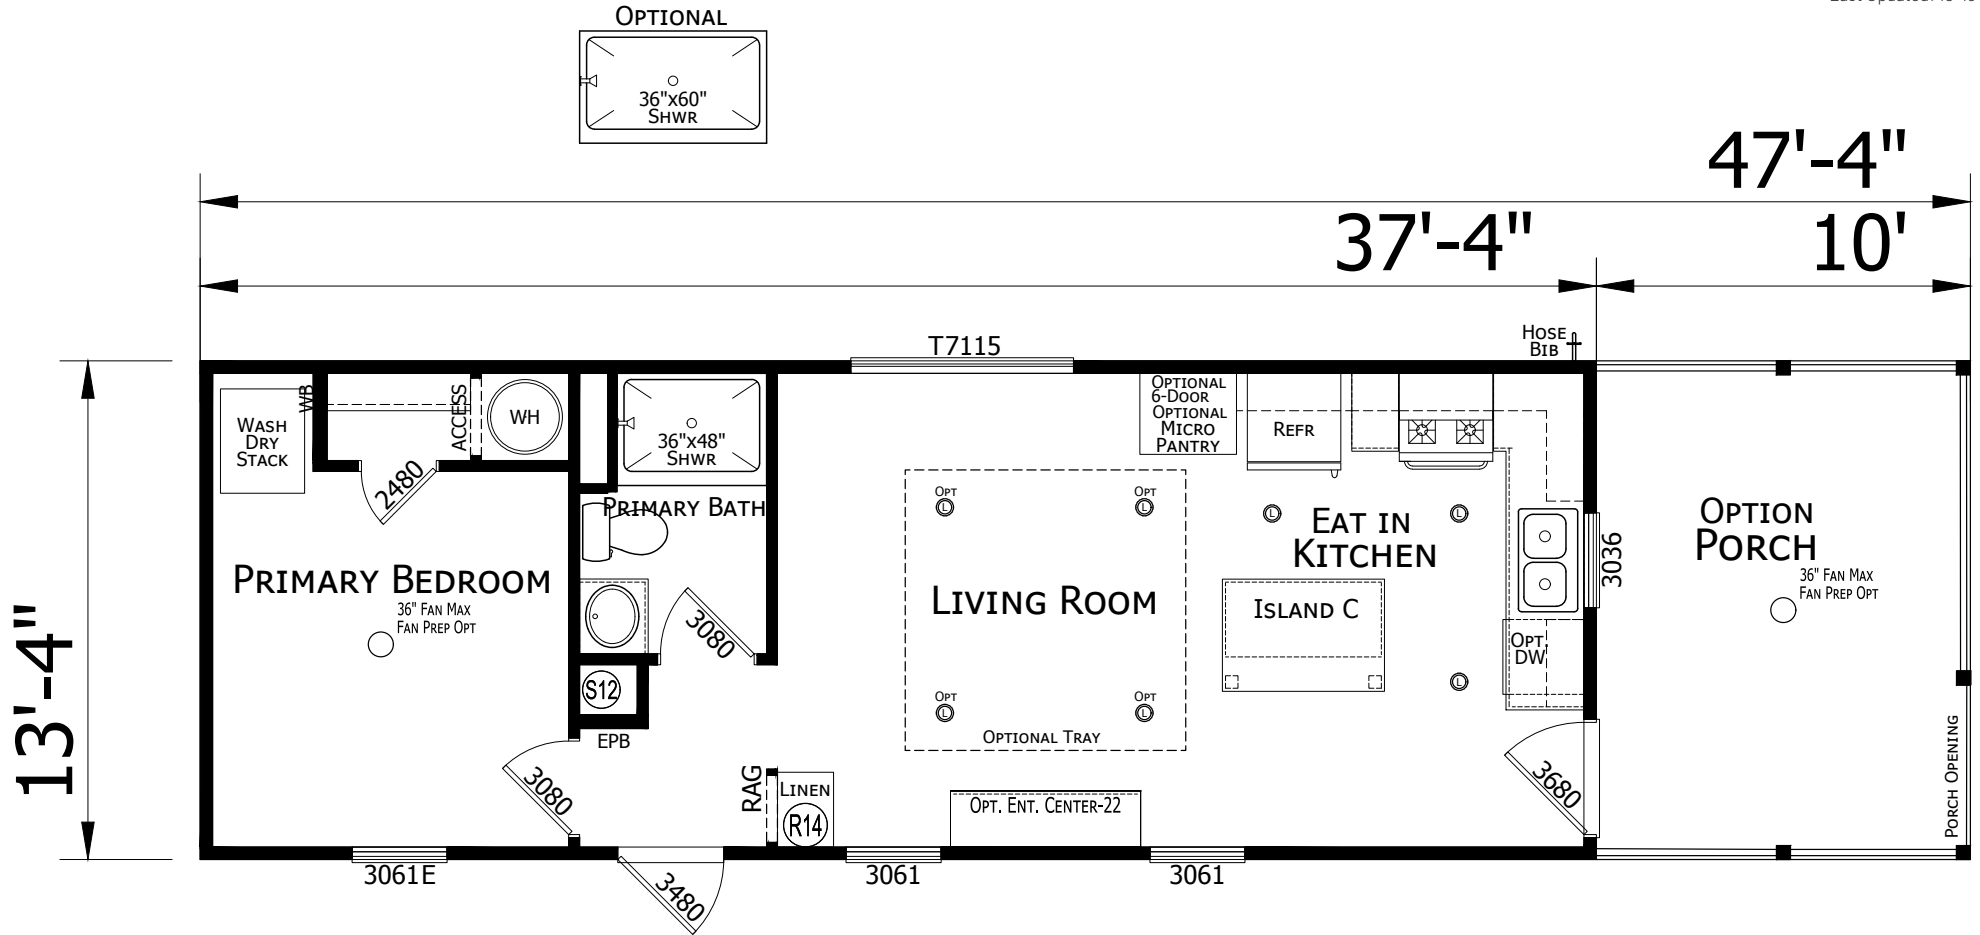

# Maury

Prime Series

498 SQ. FT. (Approximate) 1 Bedroom, 1 Bath

Last Updated: 10-18-24

**FACTORY SELECT HOMES**  
179 Highway 601 South  
Lugoff, SC 29078

**SelectMobileHomes.com | 1-800-706-1701**

**IMPORTANT:** Alta Cima Corp reserves the right to modify, cancel or substitute products or features of this event at any time without prior notice or obligation. Pictures and other promotional materials are representative and may depict or contain floor plans, square footages, elevations, options, upgrades, extra design features, decorations, floor coverings, specialty light fixtures, custom paint and wall coverings, window treatments, landscaping, sound and alarm systems, furnishings, appliances, and other designer/decorator features and amenities that are not included as part of the home and/or may not be available at all locations. Home, pricing and community information is subject to change, and homes to prior sale, at any time without notice or obligation. ©2020 Alta Cima Corp. All rights reserved.