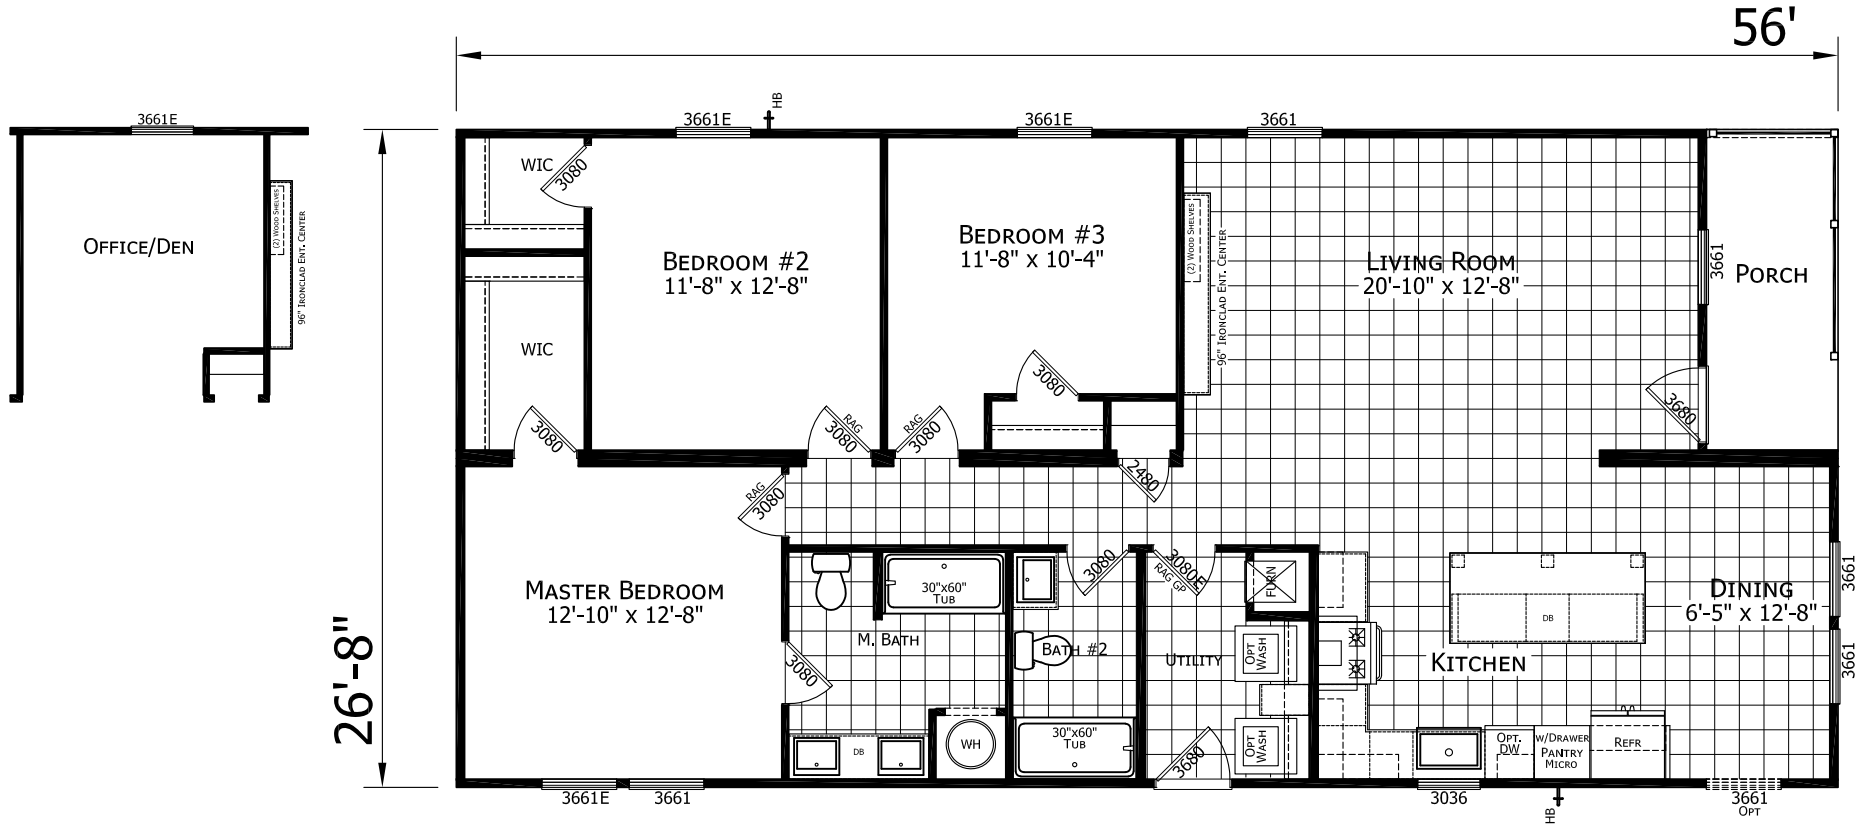

Jordan

Ironclad Series

1,493 SQ. FT. (Approximate) 3 Bedroom, 2 Bath

Last Updated: 6-28-23

FACTORY SELECT HOMES

179 Highway 601 South
Lugoff, SC 29078

SelectMobileHomes.com | 1-800-706-1701

IMPORTANT: Alta Cima Corp reserves the right to modify, cancel or substitute products or features of this event at any time without prior notice or obligation. Pictures and other promotional materials are representative and may depict or contain floor plans, square footages, elevations, options, upgrades, extra design features, decorations, floor coverings, specialty light fixtures, custom paint and wall coverings, window treatments, landscaping, sound and alarm systems, furnishings, appliances, and other designer/decorator features and amenities that are not included as part of the home and/or may not be available at all locations. Home, pricing and community information is subject to change, and homes to prior sale, at any time without notice or obligation. ©2020 Alta Cima Corp. All rights reserved.