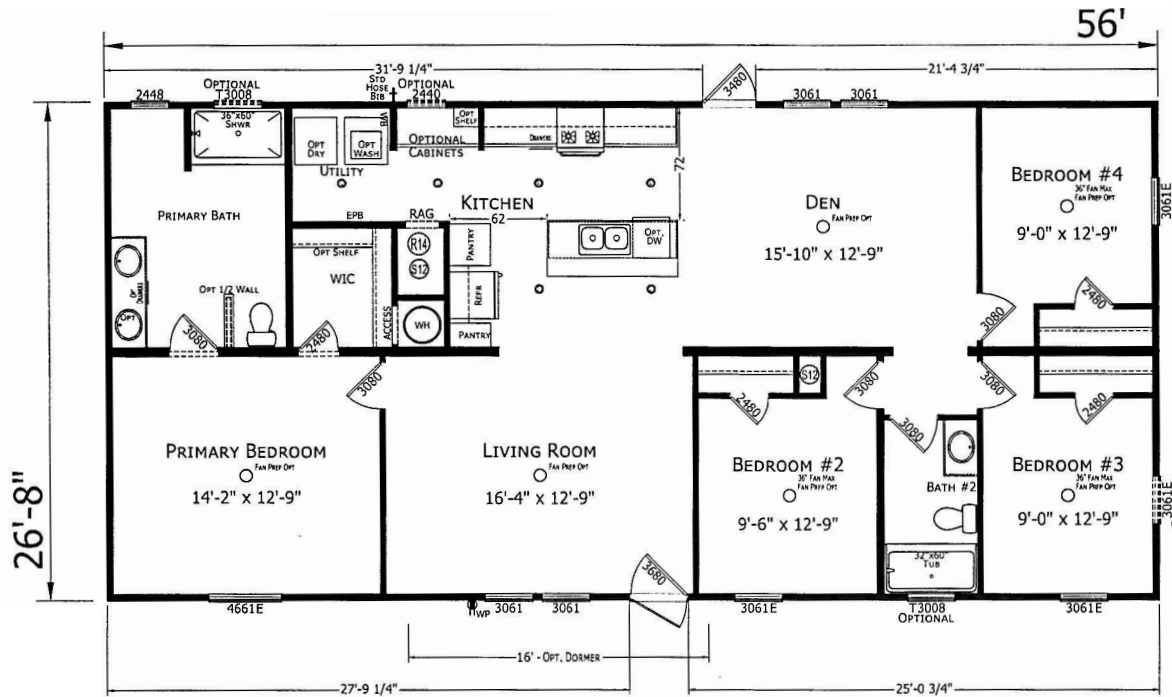

Joplin

Lake Manor Series

1493 SQ. FT. (Approximate) 4 Bedroom, 2 Bath

Last Updated: 1-23-25

FACTORY SELECT HOMES
179 Highway 601 South
Lugoff, SC 29078

SelectMobileHomes.com | 1-800-706-1701

IMPORTANT: Alta Cima Corp reserves the right to modify, cancel or substitute products or features of this event at any time without prior notice or obligation. Pictures and other promotional materials are representative and may depict or contain floor plans, square footages, elevations, options, upgrades, extra design features, decorations, floor coverings, specialty light fixtures, custom paint and wall coverings, window treatments, landscaping, sound and alarm systems, furnishings, appliances, and other designer/decorator features and amenities that are not included as part of the home and/or may not be available at all locations. Home, pricing and community information is subject to change, and homes to prior sale, at any time without notice or obligation. ©2020 Alta Cima Corp. All rights reserved.