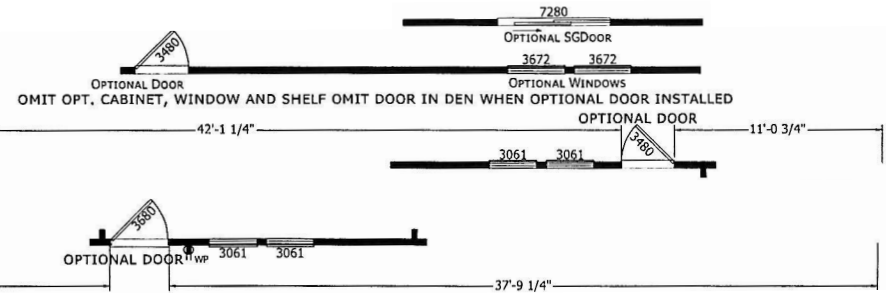

Joplin

Lake Manor Series

1493 SQ. FT. (Approximate) 4 Bedroom, 2 Bath

Last Updated: 1-23-25

FACTORY SELECT HOMES
179 Highway 601 South
Lugoff, SC 29078

SelectMobileHomes.com | 1-800-706-1701

IMPORTANT: Alta Cima Corp reserves the right to modify, cancel or substitute products or features of this event at any time without prior notice or obligation. Pictures and other promotional materials are representative and may depict or contain floor plans, square footages, elevations, options, upgrades, extra design features, decorations, floor coverings, specialty light fixtures, custom paint and wall coverings, window treatments, landscaping, sound and alarm systems, furnishings, appliances, and other designer/decorator features and amenities that are not included as part of the home and/or may not be available at all locations. Home, pricing and community information is subject to change, and homes to prior sale, at any time without notice or obligation. ©2020 Alta Cima Corp. All rights reserved.