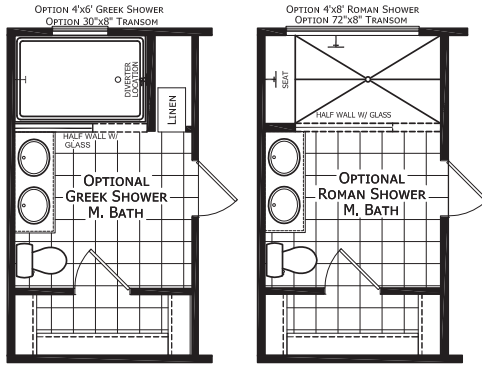

# Irwinton

Dutch Elite Series

1,153 SQ. FT. (Approximate) 3 Bedroom, 2 Bath

Last Updated: 1-12-23

**FACTORY SELECT HOMES**  
179 Highway 601 South  
Lugoff, SC 29078

SelectMobileHomes.com | 1-800-706-1701

**IMPORTANT:** Alta Cima Corp reserves the right to modify, cancel or substitute products or features of this event at any time without prior notice or obligation. Pictures and other promotional materials are representative and may depict or contain floor plans, square footages, elevations, options, upgrades, extra design features, decorations, floor coverings, specialty light fixtures, custom paint and wall coverings, window treatments, landscaping, sound and alarm systems, furnishings, appliances, and other designer/decorator features and amenities that are not included as part of the home and/or may not be available at all locations. Home, pricing and community information is subject to change, and homes to prior sale, at any time without notice or obligation. ©2020 Alta Cima Corp. All rights reserved.