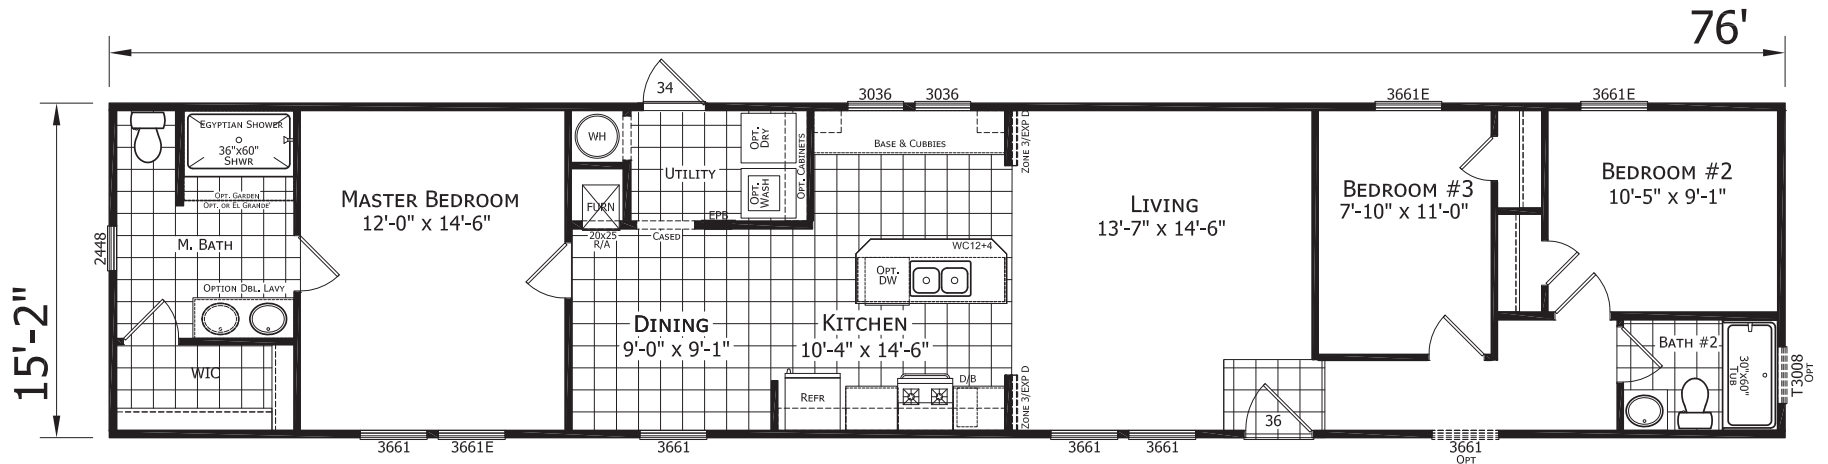

# Irwinton

Dutch Elite Series

1,153 SQ. FT. (Approximate) 3 Bedroom, 2 Bath

Last Updated: 1-12-23

**FACTORY SELECT HOMES**  
179 Highway 601 South  
Lugoff, SC 29078

SelectMobileHomes.com | 1-800-706-1701

**IMPORTANT:** Alta Cima Corp reserves the right to modify, cancel or substitute products or features of this event at any time without prior notice or obligation. Pictures and other promotional materials are representative and may depict or contain floor plans, square footages, elevations, options, upgrades, extra design features, decorations, floor coverings, specialty light fixtures, custom paint and wall coverings, window treatments, landscaping, sound and alarm systems, furnishings, appliances, and other designer/decorator features and amenities that are not included as part of the home and/or may not be available at all locations. Home, pricing and community information is subject to change, and homes to prior sale, at any time without notice or obligation. ©2020 Alta Cima Corp. All rights reserved.