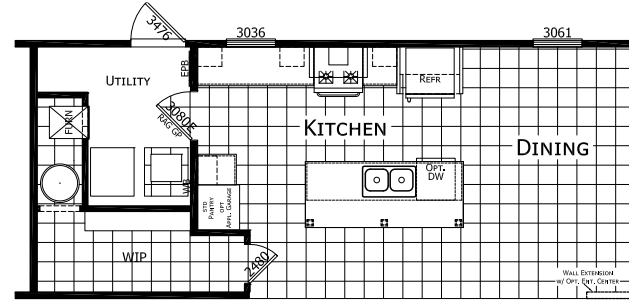

Hopewell

Dutch Elite Series

1,493 SQ. FT. (Approximate) 3 Bedroom, 2 Bath

Last Updated: 9-14-22

OPTION MASTER BATH #3

OPTION MASTER BATH #2

OPTION KITCHEN w/PANTRY

FACTORY SELECT HOMES