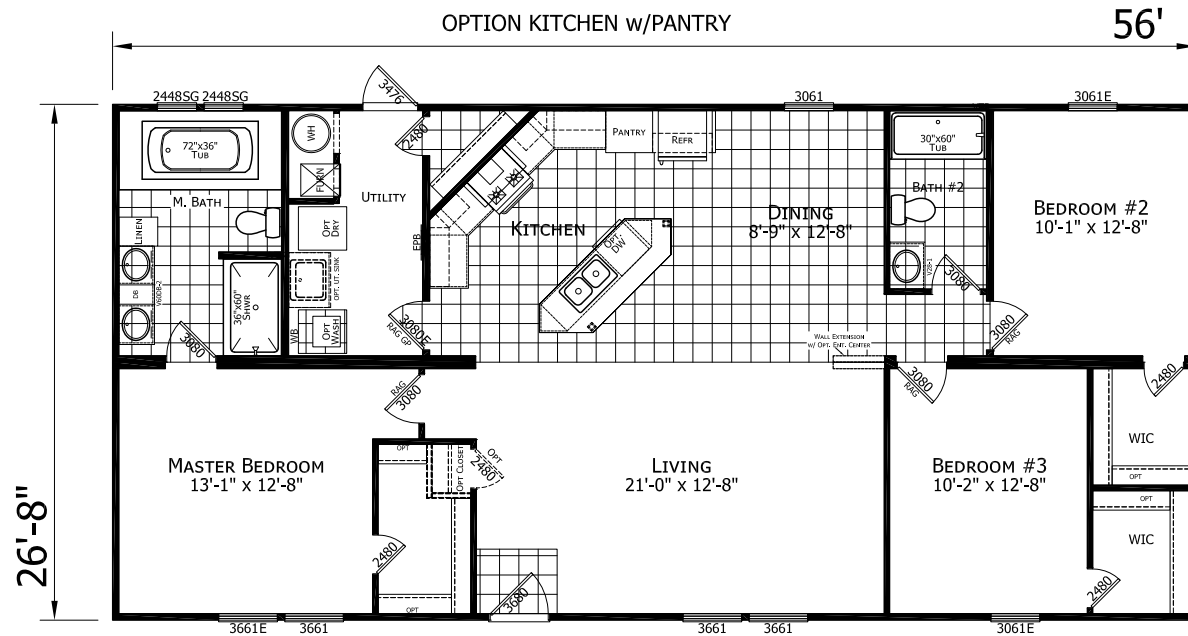

Hopewell

Dutch Elite Series

1,493 SQ. FT. (Approximate) 3 Bedroom, 2 Bath

Last Updated: 9-14-22

OPTION MASTER BATH #3

OPTION MASTER BATH #2

OPTION KITCHEN w/PANTRY

FACTORY SELECT HOMES