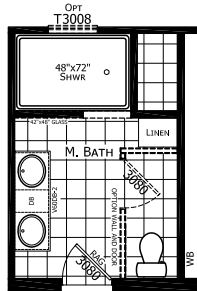

Hopewell

Dutch Elite Series

1,493 SQ. FT. (Approximate) 3 Bedroom, 2 Bath

Last Updated: 9-14-22

OPTION MASTER BATH #3

OPTION MASTER BATH #2

OPTION KITCHEN w/PANTRY

FACTORY SELECT HOMES