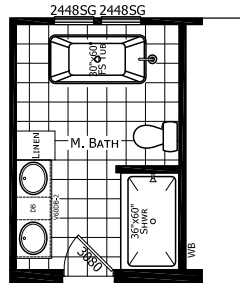

Hopewell

Dutch Elite Series

1,493 SQ. FT. (Approximate) 3 Bedroom, 2 Bath

Last Updated: 9-14-22

OPTION MASTER BATH #3

OPTION MASTER BATH #2

OPTION KITCHEN w/PANTRY

FACTORY SELECT HOMES