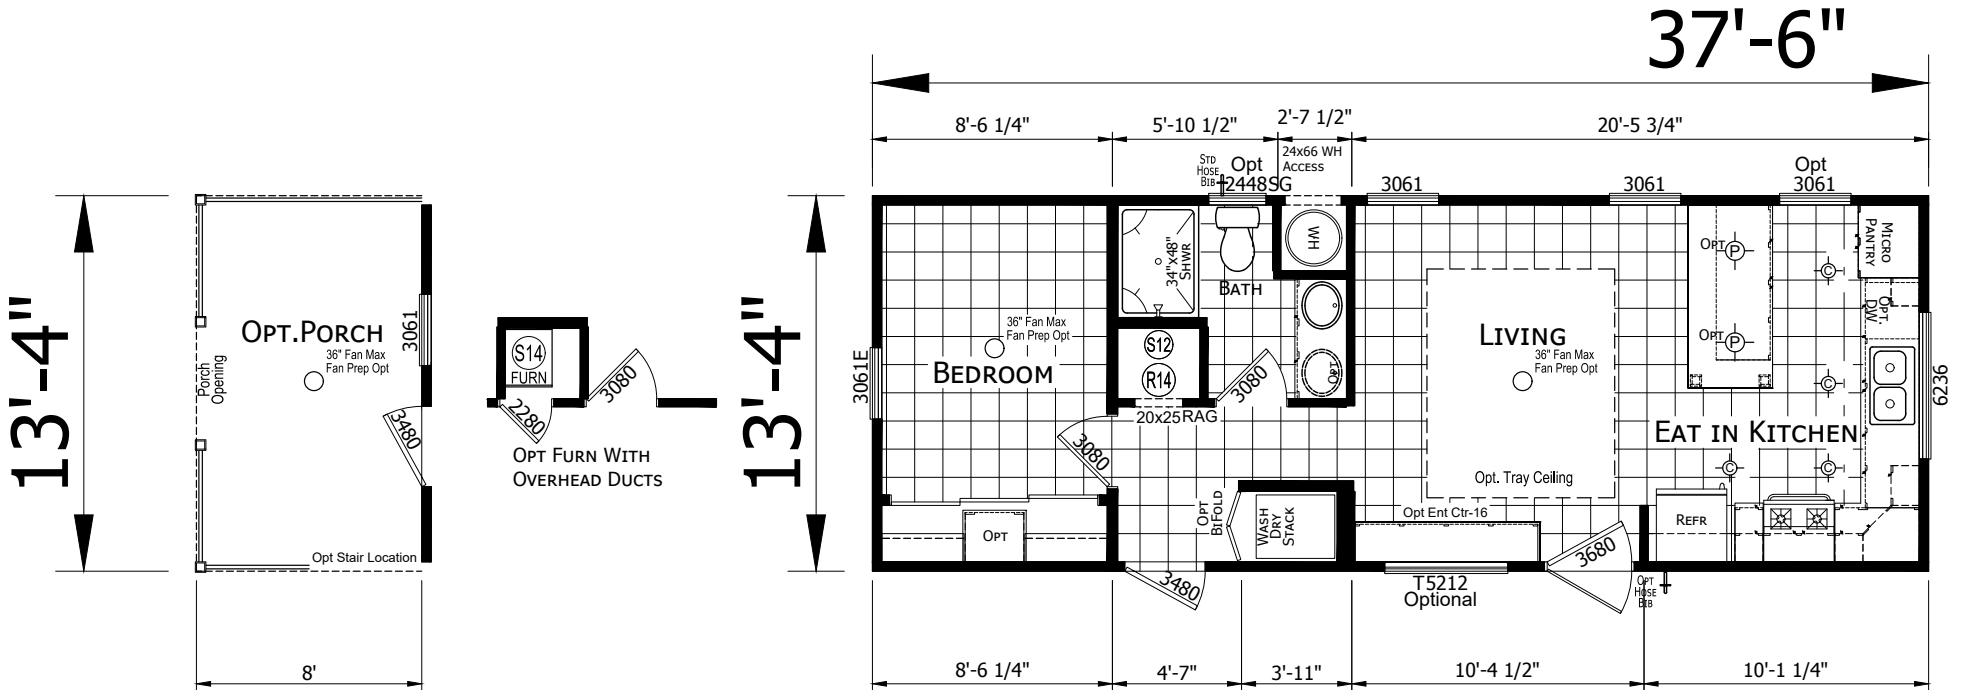

Heyburn

Prime Series

499 SQ. FT. (Approximate) 1 Bedroom, 1 Bath

Last Updated: 10-18-24

FACTORY SELECT HOMES
179 Highway 601 South
Lugoff, SC 29078

SelectMobileHomes.com | 1-800-706-1701

IMPORTANT: Alta Cima Corp reserves the right to modify, cancel or substitute products or features of this event at any time without prior notice or obligation. Pictures and other promotional materials are representative and may depict or contain floor plans, square footages, elevations, options, upgrades, extra design features, decorations, floor coverings, specialty light fixtures, custom paint and wall coverings, window treatments, landscaping, sound and alarm systems, furnishings, appliances, and other designer/decorator features and amenities that are not included as part of the home and/or may not be available at all locations. Home, pricing and community information is subject to change, and homes to prior sale, at any time without notice or obligation. ©2020 Alta Cima Corp. All rights reserved.