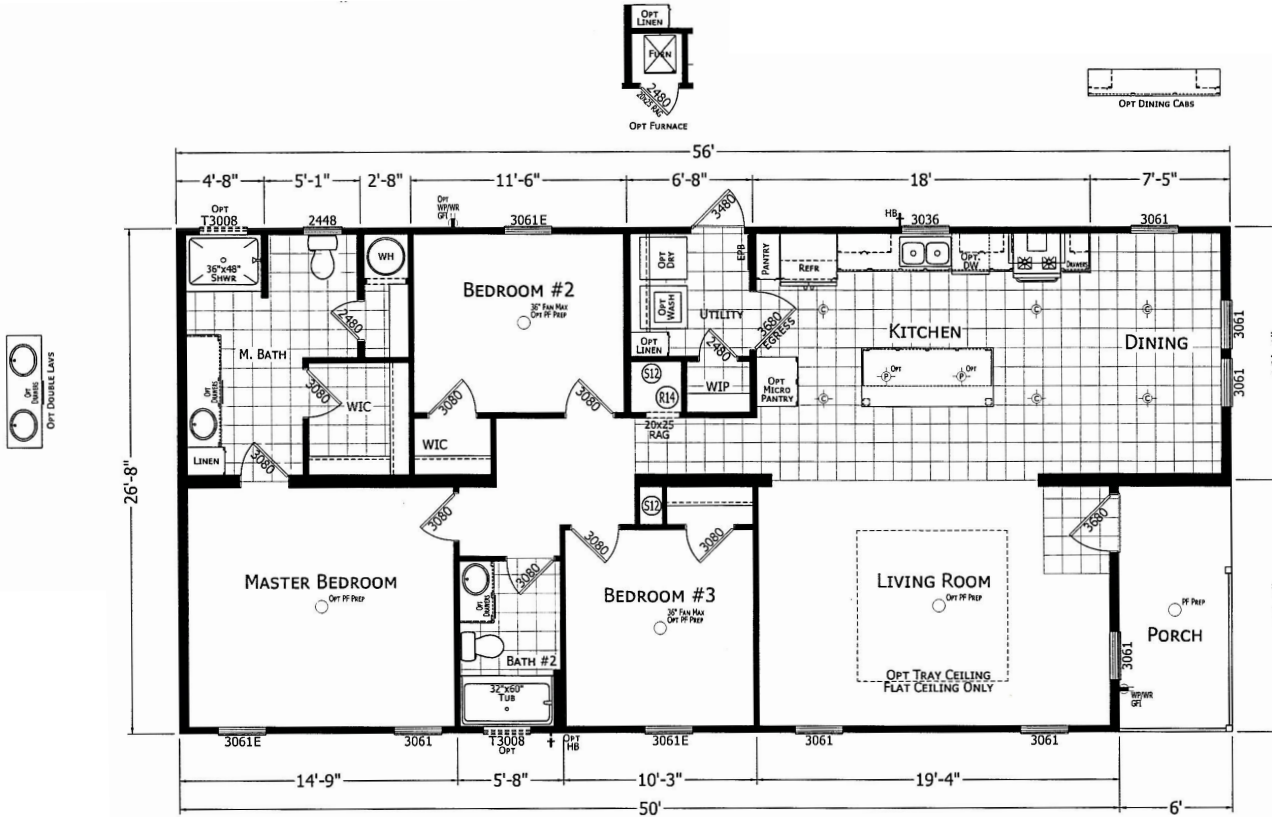

Havenford

Signature Series

1,493 SQ. FT. (Approximate) 3 Bedrooms, 2 Baths

Last Updated: 9-4-24

FACTORY SELECT HOMES
179 Highway 601 South
Lugoff, SC 29078

SelectMobileHomes.com | 1-800-706-1701

IMPORTANT: Alta Cima Corp reserves the right to modify, cancel or substitute products or features of this event at any time without prior notice or obligation. Pictures and other promotional materials are representative and may depict or contain floor plans, square footages, elevations, options, upgrades, extra design features, decorations, floor coverings, specialty light fixtures, custom paint and wall coverings, window treatments, landscaping, sound and alarm systems, furnishings, appliances, and other designer/decorator features and amenities that are not included as part of the home and/or may not be available at all locations. Home, pricing and community information is subject to change, and homes to prior sale, at any time without notice or obligation. ©2020 Alta Cima Corp. All rights reserved.