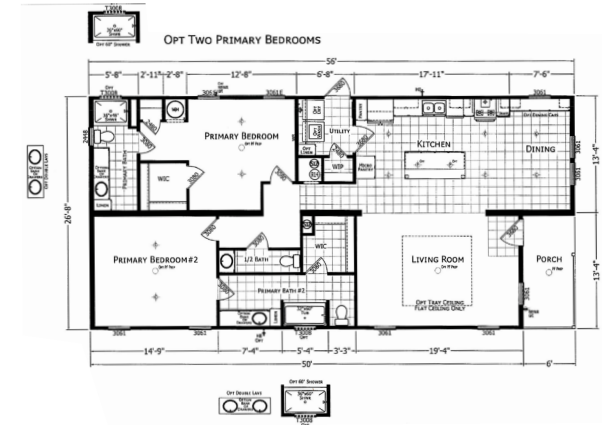

Havenford

Signature Series

1,493 SQ. FT. (Approximate) 3 Bedrooms, 2 Baths

Last Updated: 9-4-24

FACTORY SELECT HOMES
179 Highway 601 South
Lugoff, SC 29078

SelectMobileHomes.com | 1-800-706-1701

IMPORTANT: Alta Cima Corp reserves the right to modify, cancel or substitute products or features of this event at any time without prior notice or obligation. Pictures and other promotional materials are representative and may depict or contain floor plans, square footages, elevations, options, upgrades, extra design features, decorations, floor coverings, specialty light fixtures, custom paint and wall coverings, window treatments, landscaping, sound and alarm systems, furnishings, appliances, and other designer/decorator features and amenities that are not included as part of the home and/or may not be available at all locations. Home, pricing and community information is subject to change, and homes to prior sale, at any time without notice or obligation. ©2020 Alta Cima Corp. All rights reserved.