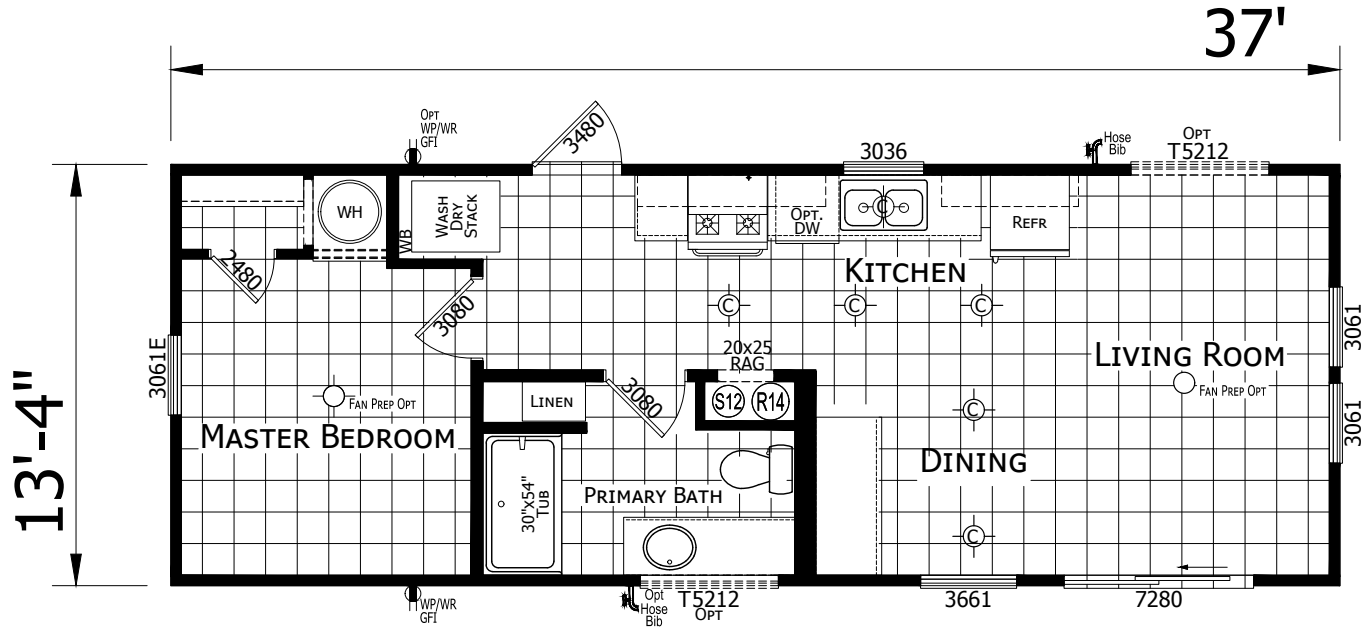

Hamblen

Prime Series

493 SQ. FT. (Approximate) 1 Bedroom, 1 Bath

Last Updated: 10-18-24

FACTORY SELECT HOMES
179 Highway 601 South
Lugoff, SC 29078

SelectMobileHomes.com | 1-800-706-1701

IMPORTANT: Alta Cima Corp reserves the right to modify, cancel or substitute products or features of this event at any time without prior notice or obligation. Pictures and other promotional materials are representative and may depict or contain floor plans, square footages, elevations, options, upgrades, extra design features, decorations, floor coverings, specialty light fixtures, custom paint and wall coverings, window treatments, landscaping, sound and alarm systems, furnishings, appliances, and other designer/decorator features and amenities that are not included as part of the home and/or may not be available at all locations. Home, pricing and community information is subject to change, and homes to prior sale, at any time without notice or obligation. ©2020 Alta Cima Corp. All rights reserved.