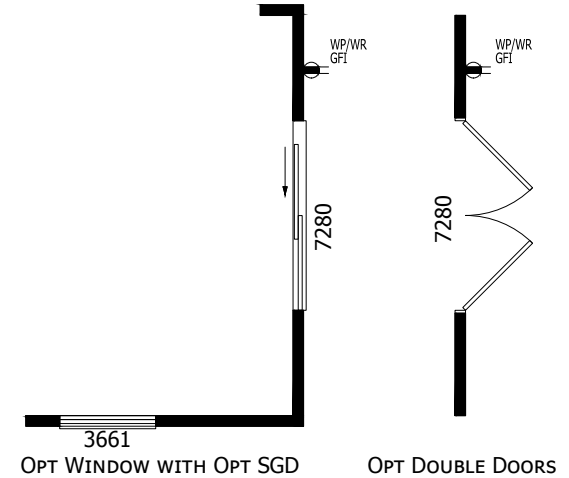

Hamblen

Prime Series

493 SQ. FT. (Approximate) 1 Bedroom, 1 Bath

Last Updated: 10-18-24

FACTORY SELECT HOMES
179 Highway 601 South
Lugoff, SC 29078

SelectMobileHomes.com | 1-800-706-1701

IMPORTANT: Alta Cima Corp reserves the right to modify, cancel or substitute products or features of this event at any time without prior notice or obligation. Pictures and other promotional materials are representative and may depict or contain floor plans, square footages, elevations, options, upgrades, extra design features, decorations, floor coverings, specialty light fixtures, custom paint and wall coverings, window treatments, landscaping, sound and alarm systems, furnishings, appliances, and other designer/decorator features and amenities that are not included as part of the home and/or may not be available at all locations. Home, pricing and community information is subject to change, and homes to prior sale, at any time without notice or obligation. ©2020 Alta Cima Corp. All rights reserved.