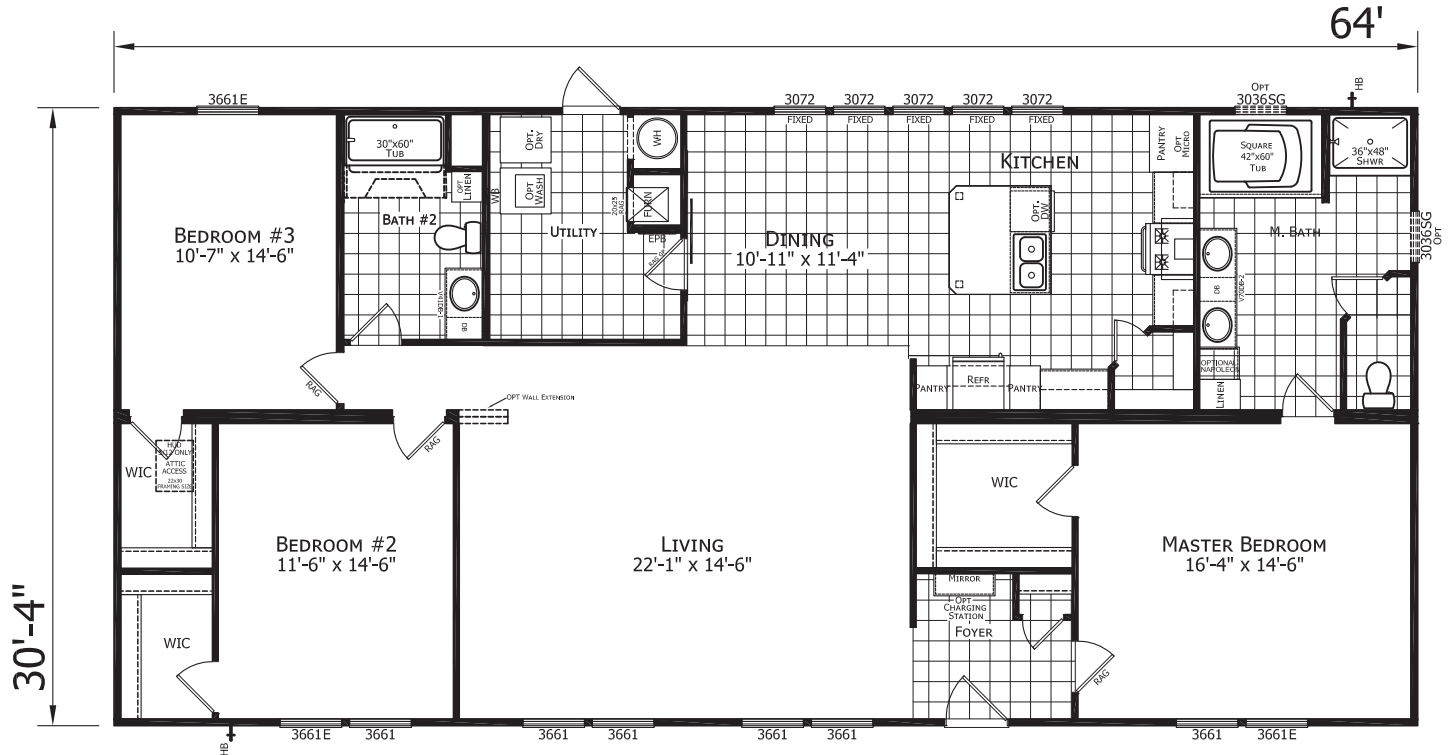

Griff

Dutch Elite Series

1,941 SQ. FT. (Approximate) 3 Bedroom, 2 Bath

Last Updated: 12-7-22

FACTORY SELECT HOMES
 179 Highway 601 South
 Lugoff, SC 29078

SelectMobileHomes.com | 1-800-706-1701

IMPORTANT: Alta Cima Corp reserves the right to modify, cancel or substitute products or features of this event at any time without prior notice or obligation. Pictures and other promotional materials are representative and may depict or contain floor plans, square footages, elevations, options, upgrades, extra design features, decorations, floor coverings, specialty light fixtures, custom paint and wall coverings, window treatments, landscaping, sound and alarm systems, furnishings, appliances, and other designer/decorator features and amenities that are not included as part of the home and/or may not be available at all locations. Home, pricing and community information is subject to change, and homes to prior sale, at any time without notice or obligation. ©2020 Alta Cima Corp. All rights reserved.