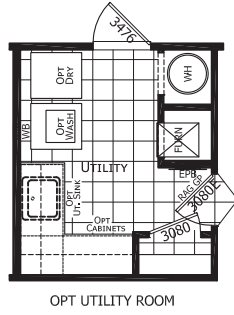

Griff

Dutch Elite Series

1,941 SQ. FT. (Approximate) 3 Bedroom, 2 Bath

Last Updated: 12-7-22

FACTORY SELECT HOMES
 179 Highway 601 South
 Lugoff, SC 29078

SelectMobileHomes.com | 1-800-706-1701

IMPORTANT: Alta Cima Corp reserves the right to modify, cancel or substitute products or features of this event at any time without prior notice or obligation. Pictures and other promotional materials are representative and may depict or contain floor plans, square footages, elevations, options, upgrades, extra design features, decorations, floor coverings, specialty light fixtures, custom paint and wall coverings, window treatments, landscaping, sound and alarm systems, furnishings, appliances, and other designer/decorator features and amenities that are not included as part of the home and/or may not be available at all locations. Home, pricing and community information is subject to change, and homes to prior sale, at any time without notice or obligation. ©2020 Alta Cima Corp. All rights reserved.