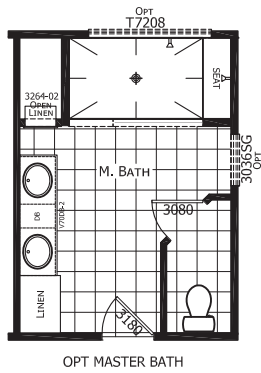

Griff

Dutch Elite Series

1,941 SQ. FT. (Approximate) 3 Bedroom, 2 Bath

Last Updated: 12-7-22

FACTORY SELECT HOMES
 179 Highway 601 South
 Lugoff, SC 29078

SelectMobileHomes.com | 1-800-706-1701

IMPORTANT: Alta Cima Corp reserves the right to modify, cancel or substitute products or features of this event at any time without prior notice or obligation. Pictures and other promotional materials are representative and may depict or contain floor plans, square footages, elevations, options, upgrades, extra design features, decorations, floor coverings, specialty light fixtures, custom paint and wall coverings, window treatments, landscaping, sound and alarm systems, furnishings, appliances, and other designer/decorator features and amenities that are not included as part of the home and/or may not be available at all locations. Home, pricing and community information is subject to change, and homes to prior sale, at any time without notice or obligation. ©2020 Alta Cima Corp. All rights reserved.