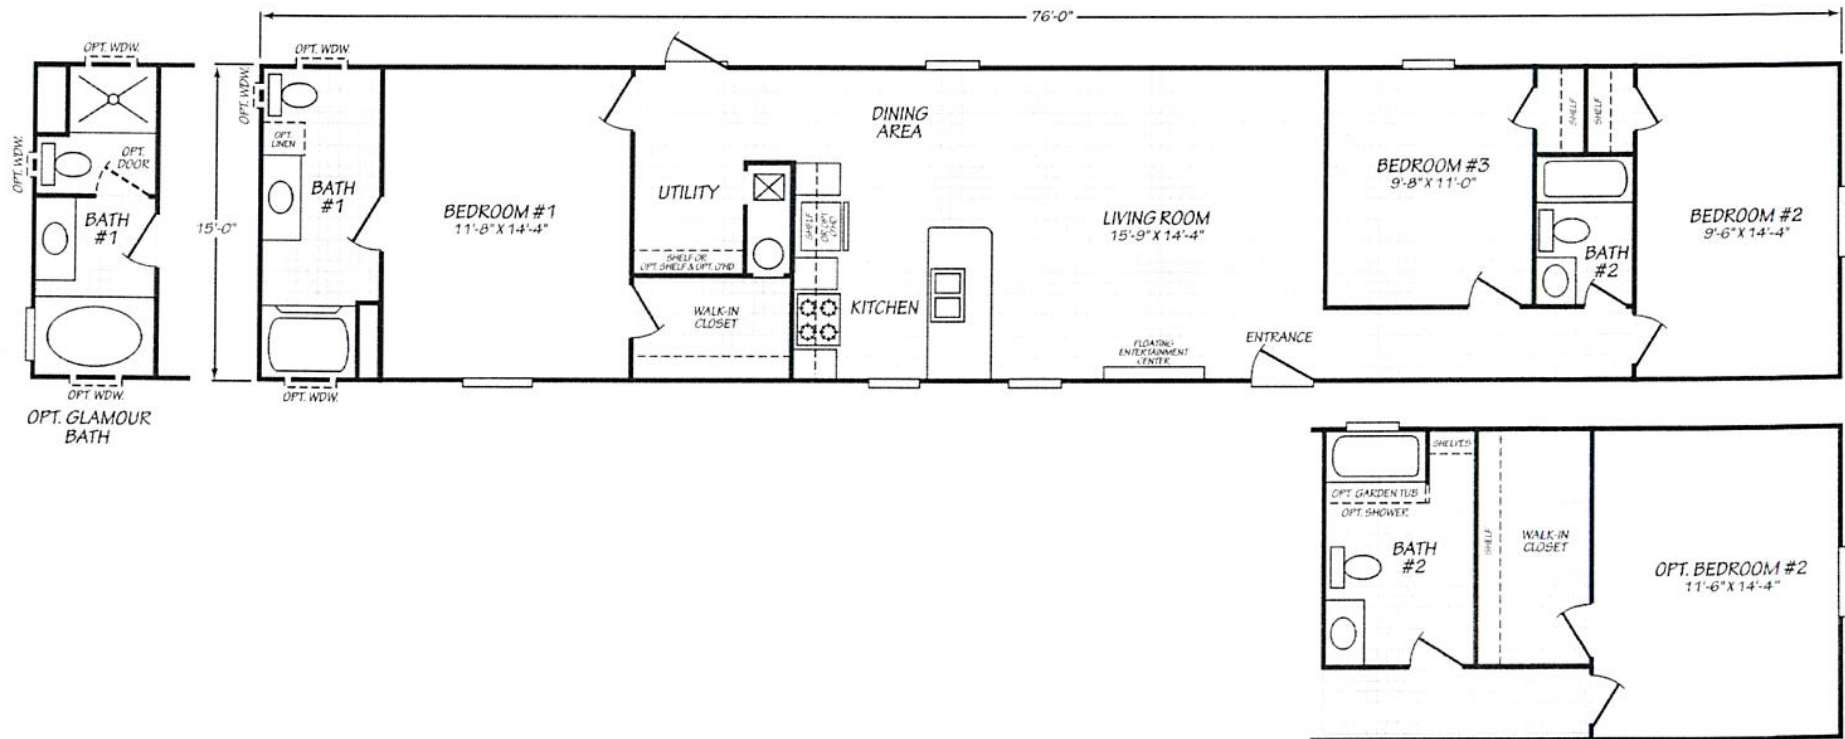

Greeleyville

Westfield Classic Series

1,140 SQ. FT. (Approximate) 3 Bedroom, 2 Bath

Last Updated: 7-16-21

FACTORY SELECT HOMES
 179 Highway 601 South
 Lugoff, SC 29078

SelectMobileHomes.com | 1-800-706-1701