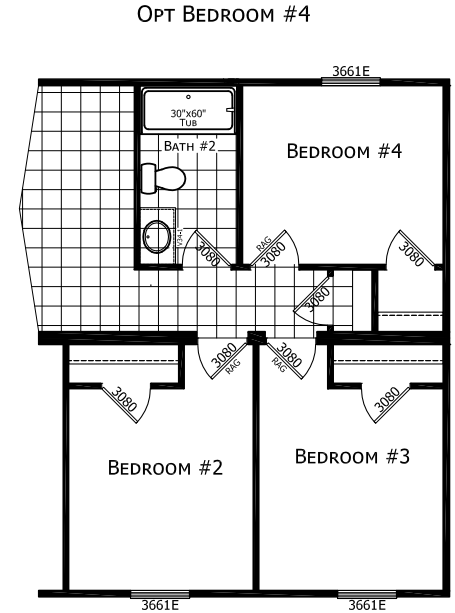

Goshen

Dutch Elite Series

1,387 SQ. FT. (Approximate) 3 Bedroom, 2 Bath

Last Updated: 3-6-23

FACTORY SELECT HOMES
179 Highway 601 South
Lugoff, SC 29078

SelectMobileHomes.com | 1-800-706-1701

IMPORTANT: Alta Cima Corp reserves the right to modify, cancel or substitute products or features of this event at any time without prior notice or obligation. Pictures and other promotional materials are representative and may depict or contain floor plans, square footages, elevations, options, upgrades, extra design features, decorations, floor coverings, specialty light fixtures, custom paint and wall coverings, window treatments, landscaping, sound and alarm systems, furnishings, appliances, and other designer/decorator features and amenities that are not included as part of the home and/or may not be available at all locations. Home, pricing and community information is subject to change, and homes to prior sale, at any time without notice or obligation. ©2020 Alta Cima Corp. All rights reserved.