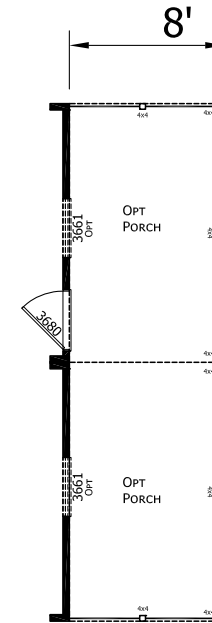

Goshen

Dutch Elite Series

1,387 SQ. FT. (Approximate) 3 Bedroom, 2 Bath

Last Updated: 3-6-23

FACTORY SELECT HOMES
179 Highway 601 South
Lugoff, SC 29078

SelectMobileHomes.com | 1-800-706-1701

IMPORTANT: Alta Cima Corp reserves the right to modify, cancel or substitute products or features of this event at any time without prior notice or obligation. Pictures and other promotional materials are representative and may depict or contain floor plans, square footages, elevations, options, upgrades, extra design features, decorations, floor coverings, specialty light fixtures, custom paint and wall coverings, window treatments, landscaping, sound and alarm systems, furnishings, appliances, and other designer/decorator features and amenities that are not included as part of the home and/or may not be available at all locations. Home, pricing and community information is subject to change, and homes to prior sale, at any time without notice or obligation. ©2020 Alta Cima Corp. All rights reserved.