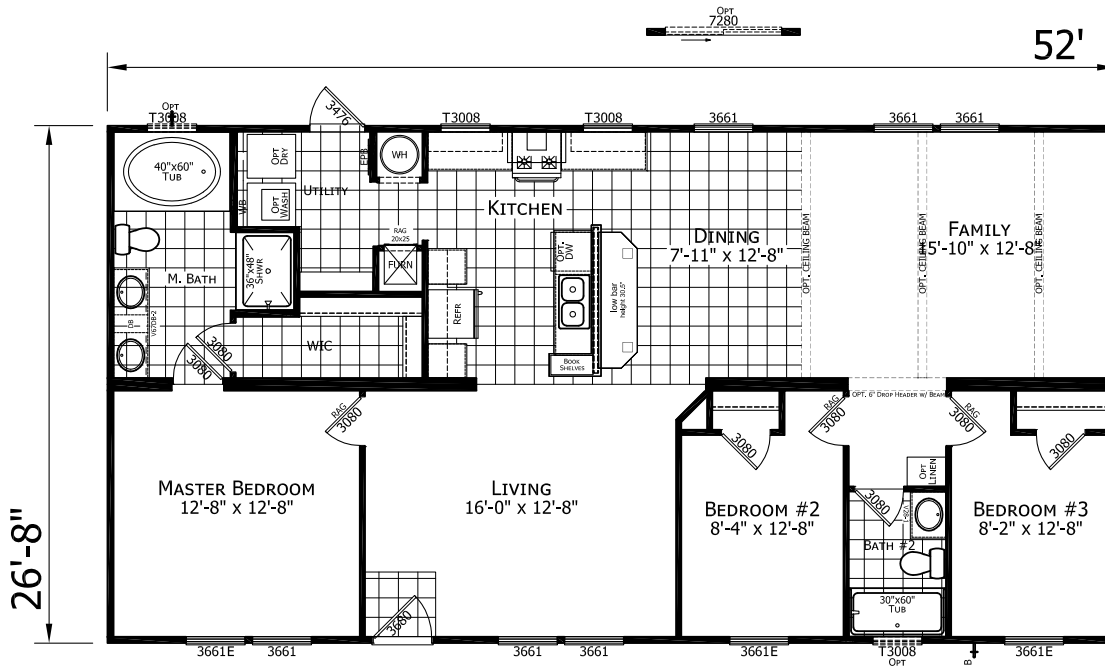

Goshen

Dutch Elite Series

1,387 SQ. FT. (Approximate) 3 Bedroom, 2 Bath

Last Updated: 3-6-23

FACTORY SELECT HOMES
179 Highway 601 South
Lugoff, SC 29078

SelectMobileHomes.com | 1-800-706-1701

IMPORTANT: Alta Cima Corp reserves the right to modify, cancel or substitute products or features of this event at any time without prior notice or obligation. Pictures and other promotional materials are representative and may depict or contain floor plans, square footages, elevations, options, upgrades, extra design features, decorations, floor coverings, specialty light fixtures, custom paint and wall coverings, window treatments, landscaping, sound and alarm systems, furnishings, appliances, and other designer/decorator features and amenities that are not included as part of the home and/or may not be available at all locations. Home, pricing and community information is subject to change, and homes to prior sale, at any time without notice or obligation. ©2020 Alta Cima Corp. All rights reserved.