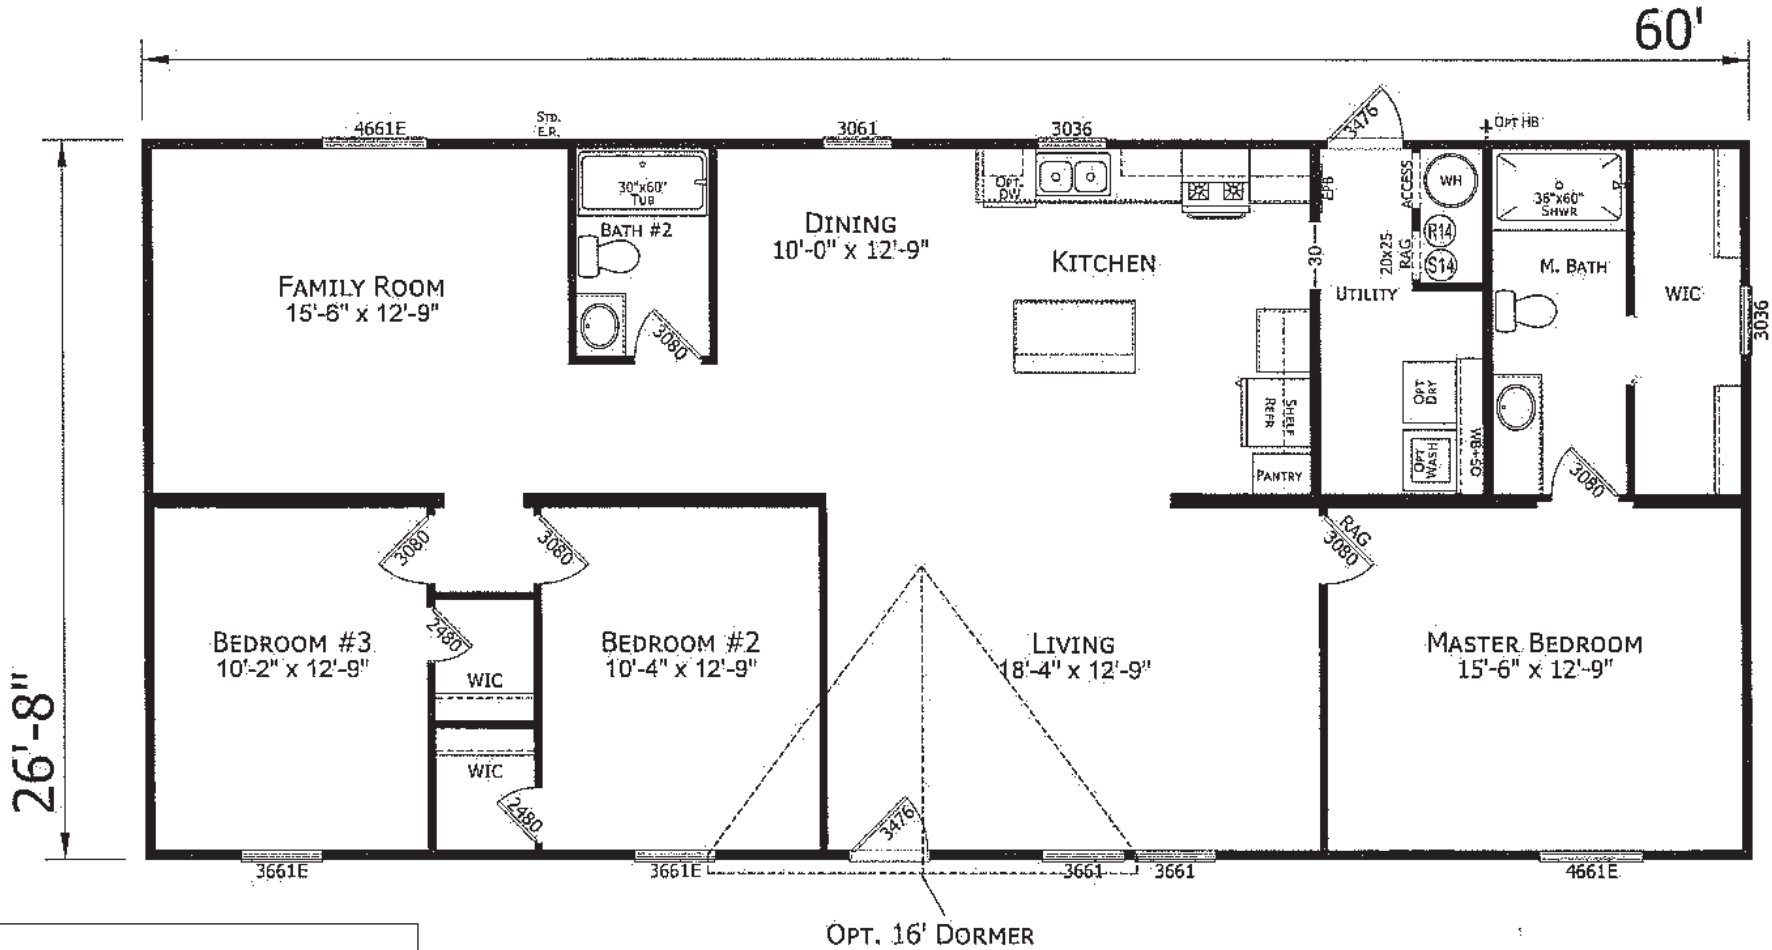

Glenola

Prime Series

1,600 SQ. FT. (Approximate) 3 Bedroom, 2 Bath

Last Updated: 1-11-23

FACTORY SELECT HOMES
179 Highway 601 South
Lugoff, SC 29078

SelectMobileHomes.com | 1-800-706-1701

IMPORTANT: Alta Cima Corp reserves the right to modify, cancel or substitute products or features of this event at any time without prior notice or obligation. Pictures and other promotional materials are representative and may depict or contain floor plans, square footages, elevations, options, upgrades, extra design features, decorations, floor coverings, specialty light fixtures, custom paint and wall coverings, window treatments, landscaping, sound and alarm systems, furnishings, appliances, and other designer/decorator features and amenities that are not included as part of the home and/or may not be available at all locations. Home, pricing and community information is subject to change, and homes to prior sale, at any time without notice or obligation. ©2020 Alta Cima Corp. All rights reserved.