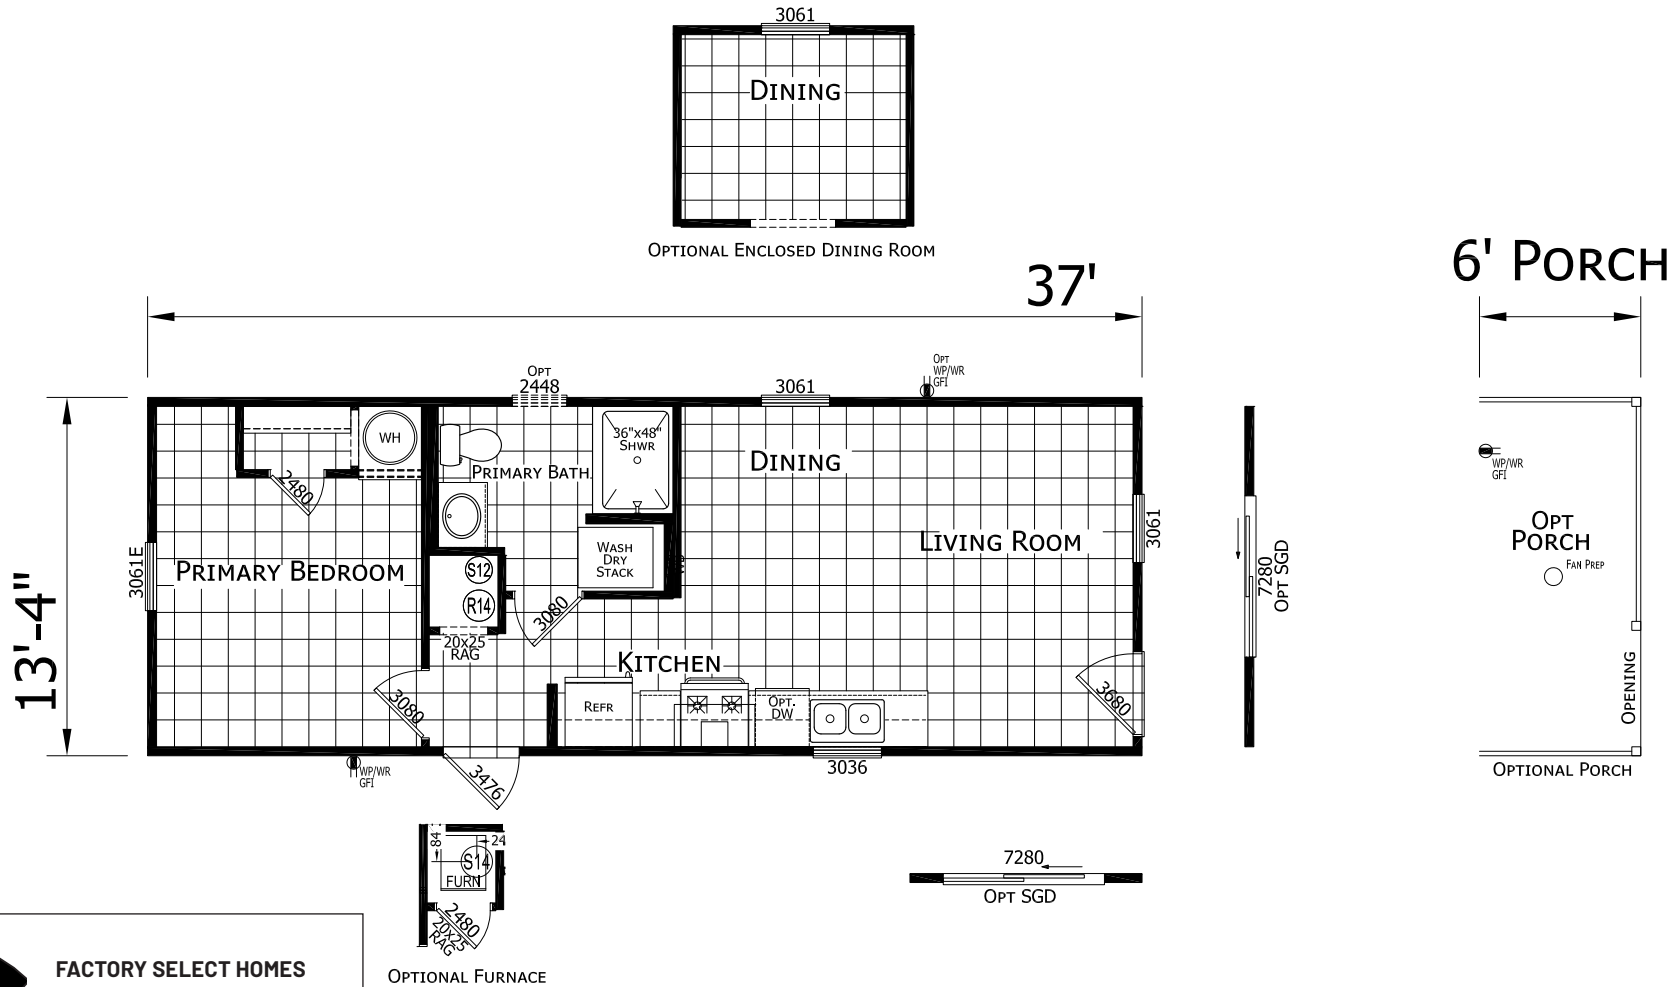

# Gerbing

Prime Series

493 SQ. FT. (Approximate) 1 Bedroom, 1 Bath

Last Updated: 11-9-23

**FACTORY SELECT HOMES**  
 179 Highway 601 South  
 Lugoff, SC 29078

OPTIONAL FURNACE

**SelectMobileHomes.com | 1-800-706-1701**