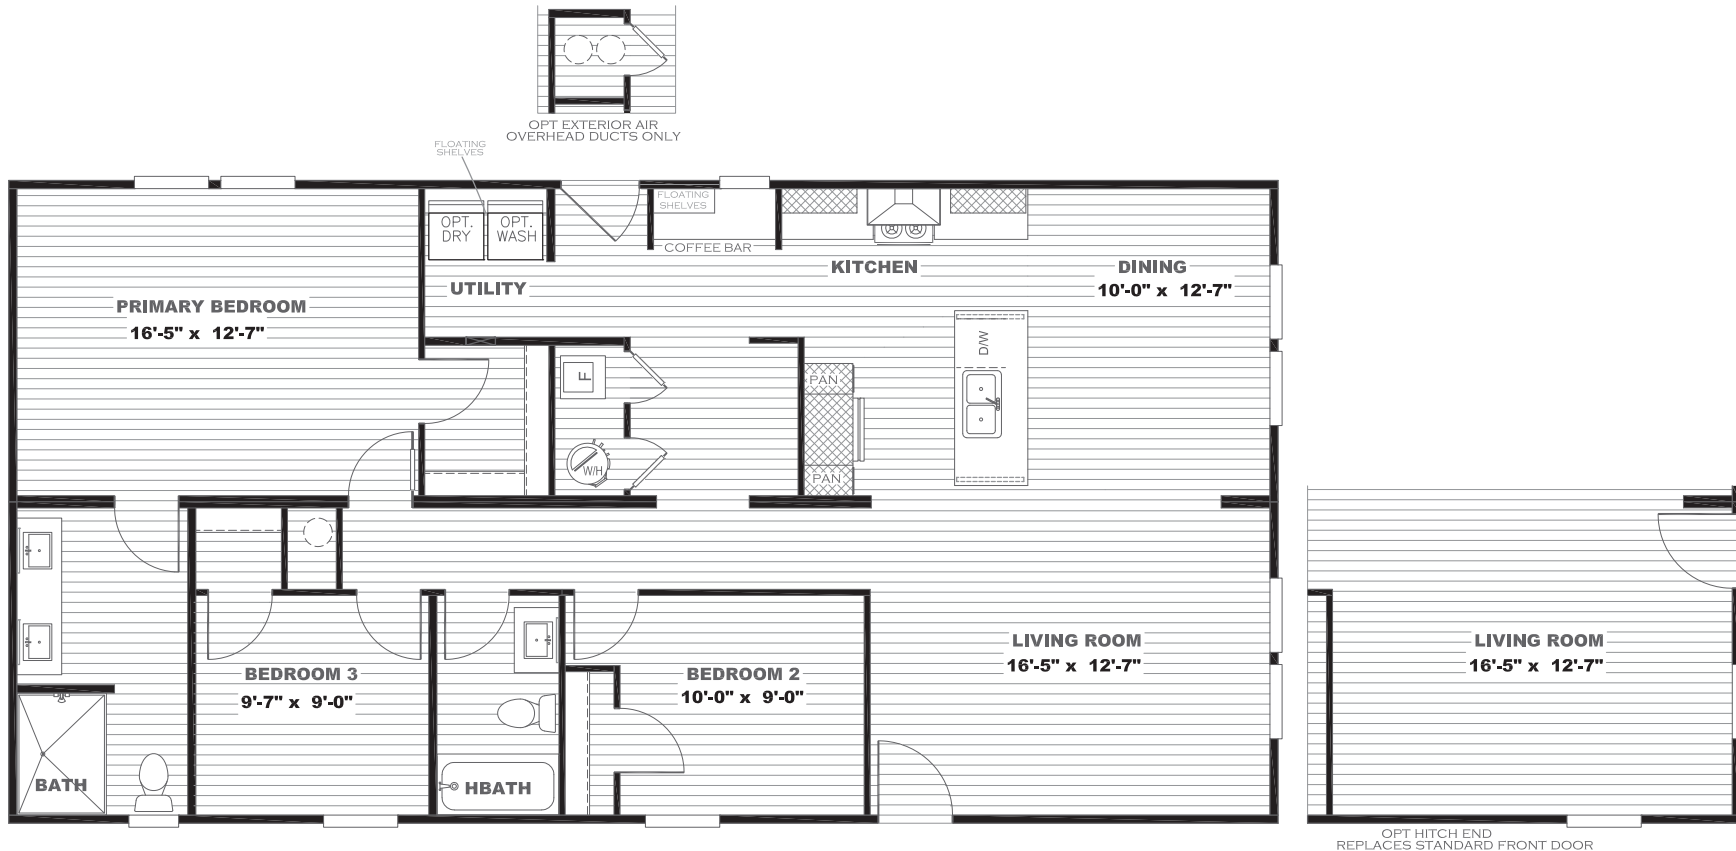

Fieldton

Epic Series

1,369 SQ. FT. (Approximate) 3 Bedroom, 2 Bath

Last Updated: 9-13-23

FACTORY SELECT HOMES
179 Highway 601 South
Lugoff, SC 29078

SelectMobileHomes.com | 1-800-706-1701

IMPORTANT: Alta Cima Corp reserves the right to modify, cancel or substitute products or features of this event at any time without prior notice or obligation. Pictures and other promotional materials are representative and may depict or contain floor plans, square footages, elevations, options, upgrades, extra design features, decorations, floor coverings, specialty light fixtures, custom paint and wall coverings, window treatments, landscaping, sound and alarm systems, furnishings, appliances, and other designer/decorator features and amenities that are not included as part of the home and/or may not be available at all locations. Home, pricing and community information is subject to change, and homes to prior sale, at any time without notice or obligation. ©2020 Alta Cima Corp. All rights reserved.