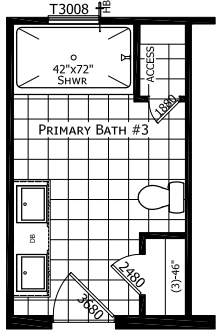

FACTORY SELECT HOMES

179 Highway 601 South
Lugoff, SC 29078

SelectMobileHomes.com | 1-800-706-1701

IMPORTANT: Alta Cima Corp reserves the right to modify, cancel or substitute products or features of this event at any time without prior notice or obligation. Pictures and other promotional materials are representative and may depict or contain floor plans, square footages, elevations, options, upgrades, extra design features, decorations, floor coverings, specialty light fixtures, custom paint and wall coverings, window treatments, landscaping, sound and alarm systems, furnishings, appliances, and other designer/decorator features and amenities that are not included as part of the home and/or may not be available at all locations. Home, pricing and community information is subject to change, and homes to prior sale, at any time without notice or obligation. ©2020 Alta Cima Corp. All rights reserved.

MANUFACTURED BY:

I authorize Factory Select Homes to build my house, per this plan.

X _____

Customer Signature/Date