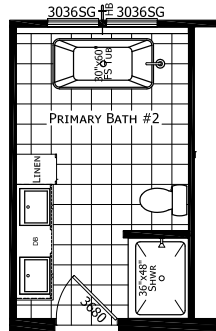

FACTORY SELECT HOMES

179 Highway 601 South
Lugoff, SC 29078

SelectMobileHomes.com | 1-800-706-1701

IMPORTANT: Alta Cima Corp reserves the right to modify, cancel or substitute products or features of this event at any time without prior notice or obligation. Pictures and other promotional materials are representative and may depict or contain floor plans, square footages, elevations, options, upgrades, extra design features, decorations, floor coverings, specialty light fixtures, custom paint and wall coverings, window treatments, landscaping, sound and alarm systems, furnishings, appliances, and other designer/decorator features and amenities that are not included as part of the home and/or may not be available at all locations. Home, pricing and community information is subject to change, and homes to prior sale, at any time without notice or obligation. ©2020 Alta Cima Corp. All rights reserved.

MANUFACTURED BY:

I authorize Factory Select Homes to build my house, per this plan.

X _____

Customer Signature/Date