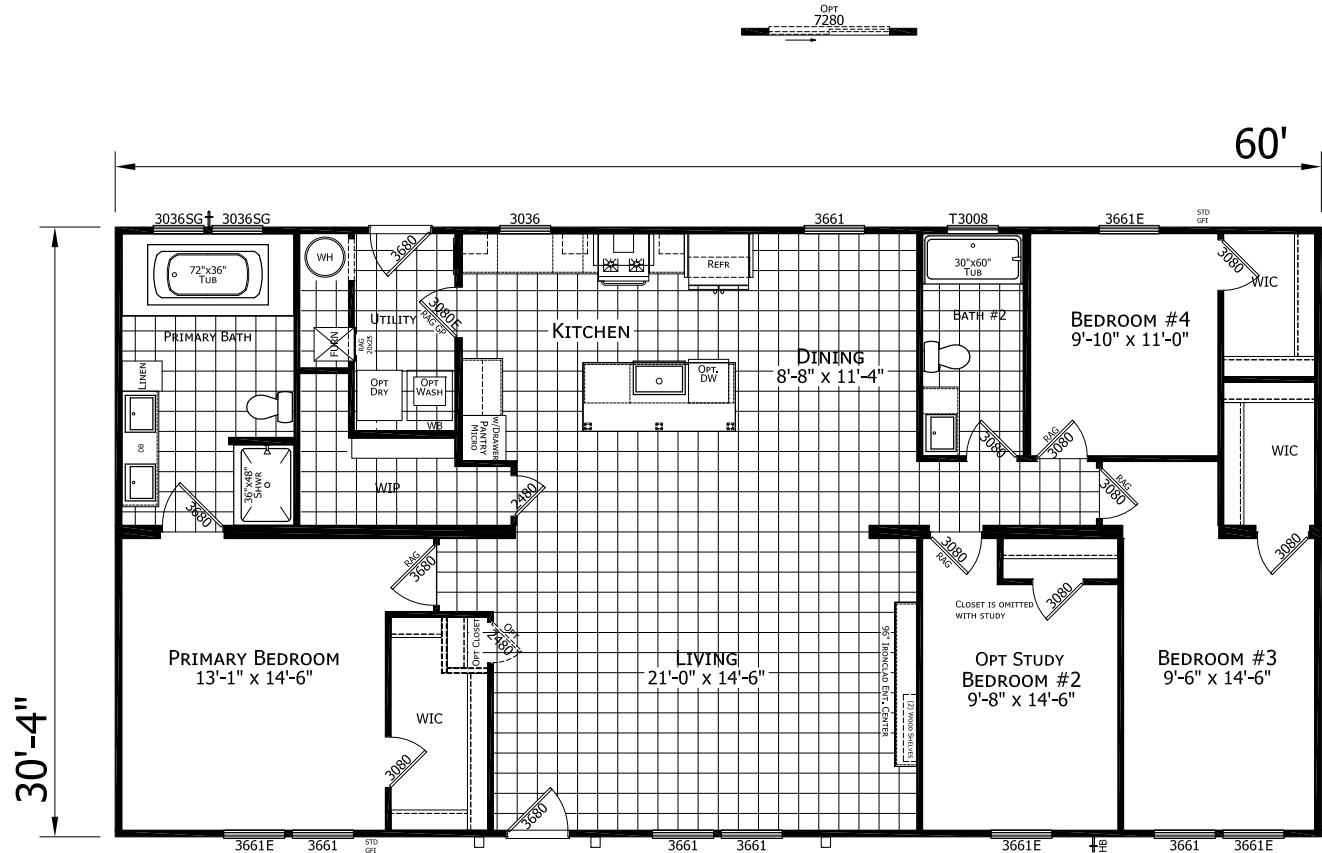

Eldon

Ironclad Series

1,820 SQ. FT. (Approximate) 4 Bedroom, 2 Bath

Last Updated: 6-28-23

FACTORY SELECT HOMES

179 Highway 601 South
Lugoff, SC 29078

SelectMobileHomes.com | 1-800-706-1701

IMPORTANT: Alta Cima Corp reserves the right to modify, cancel or substitute products or features of this event at any time without prior notice or obligation. Pictures and other promotional materials are representative and may depict or contain floor plans, square footages, elevations, options, upgrades, extra design features, decorations, floor coverings, specialty light fixtures, custom paint and wall coverings, window treatments, landscaping, sound and alarm systems, furnishings, appliances, and other designer/decorator features and amenities that are not included as part of the home and/or may not be available at all locations. Home, pricing and community information is subject to change, and homes to prior sale, at any time without notice or obligation. ©2020 Alta Cima Corp. All rights reserved.

MANUFACTURED BY:

I authorize Factory Select Homes to build my house, per this plan.

X _____

Customer Signature/Date