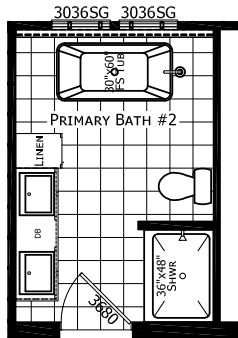

Edmonton

Ironclad Series

1,493 SQ. FT. (Approximate) 3 Bedroom, 2 Bath

Last Updated: 6-28-23

FACTORY SELECT HOMES
179 Highway 601 South
Lugoff, SC 29078

SelectMobileHomes.com | 1-800-706-1701

IMPORTANT: Alta Cima Corp reserves the right to modify, cancel or substitute products or features of this event at any time without prior notice or obligation. Pictures and other promotional materials are representative and may depict or contain floor plans, square footages, elevations, options, upgrades, extra design features, decorations, floor coverings, specialty light fixtures, custom paint and wall coverings, window treatments, landscaping, sound and alarm systems, furnishings, appliances, and other designer/decorator features and amenities that are not included as part of the home and/or may not be available at all locations. Home, pricing and community information is subject to change, and homes to prior sale, at any time without notice or obligation. ©2020 Alta Cima Corp. All rights reserved.