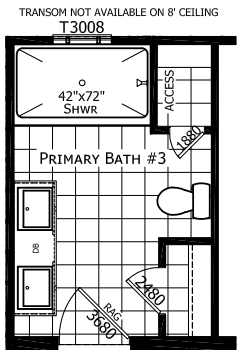

Edmonton

Ironclad Series

1,493 SQ. FT. (Approximate) 3 Bedroom, 2 Bath

Last Updated: 6-28-23

FACTORY SELECT HOMES
179 Highway 601 South
Lugoff, SC 29078

SelectMobileHomes.com | 1-800-706-1701

IMPORTANT: Alta Cima Corp reserves the right to modify, cancel or substitute products or features of this event at any time without prior notice or obligation. Pictures and other promotional materials are representative and may depict or contain floor plans, square footages, elevations, options, upgrades, extra design features, decorations, floor coverings, specialty light fixtures, custom paint and wall coverings, window treatments, landscaping, sound and alarm systems, furnishings, appliances, and other designer/decorator features and amenities that are not included as part of the home and/or may not be available at all locations. Home, pricing and community information is subject to change, and homes to prior sale, at any time without notice or obligation. ©2020 Alta Cima Corp. All rights reserved.