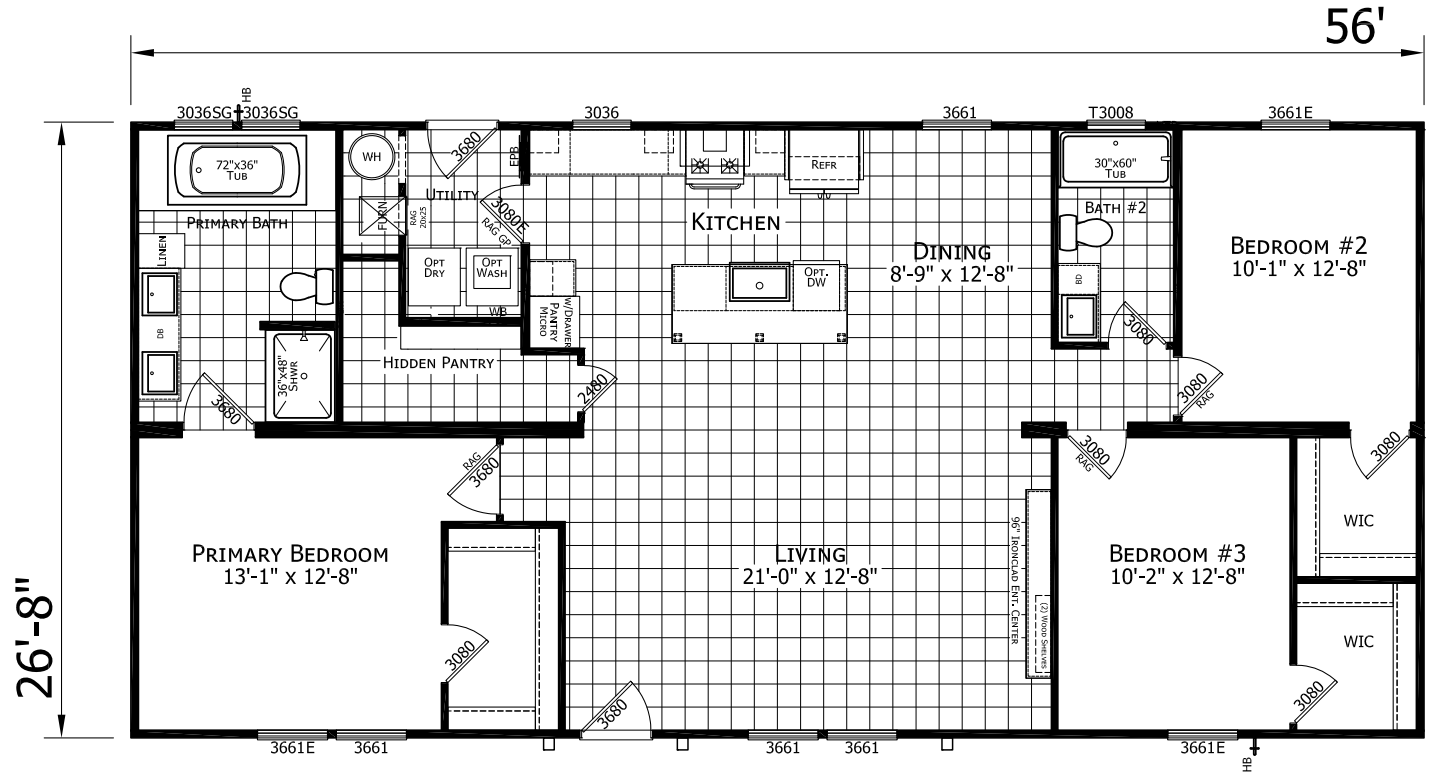

Edmonton

Ironclad Series

1,493 SQ. FT. (Approximate) 3 Bedroom, 2 Bath

Last Updated: 6-28-23

FACTORY SELECT HOMES
179 Highway 601 South
Lugoff, SC 29078

SelectMobileHomes.com | 1-800-706-1701

IMPORTANT: Alta Cima Corp reserves the right to modify, cancel or substitute products or features of this event at any time without prior notice or obligation. Pictures and other promotional materials are representative and may depict or contain floor plans, square footages, elevations, options, upgrades, extra design features, decorations, floor coverings, specialty light fixtures, custom paint and wall coverings, window treatments, landscaping, sound and alarm systems, furnishings, appliances, and other designer/decorator features and amenities that are not included as part of the home and/or may not be available at all locations. Home, pricing and community information is subject to change, and homes to prior sale, at any time without notice or obligation. ©2020 Alta Cima Corp. All rights reserved.