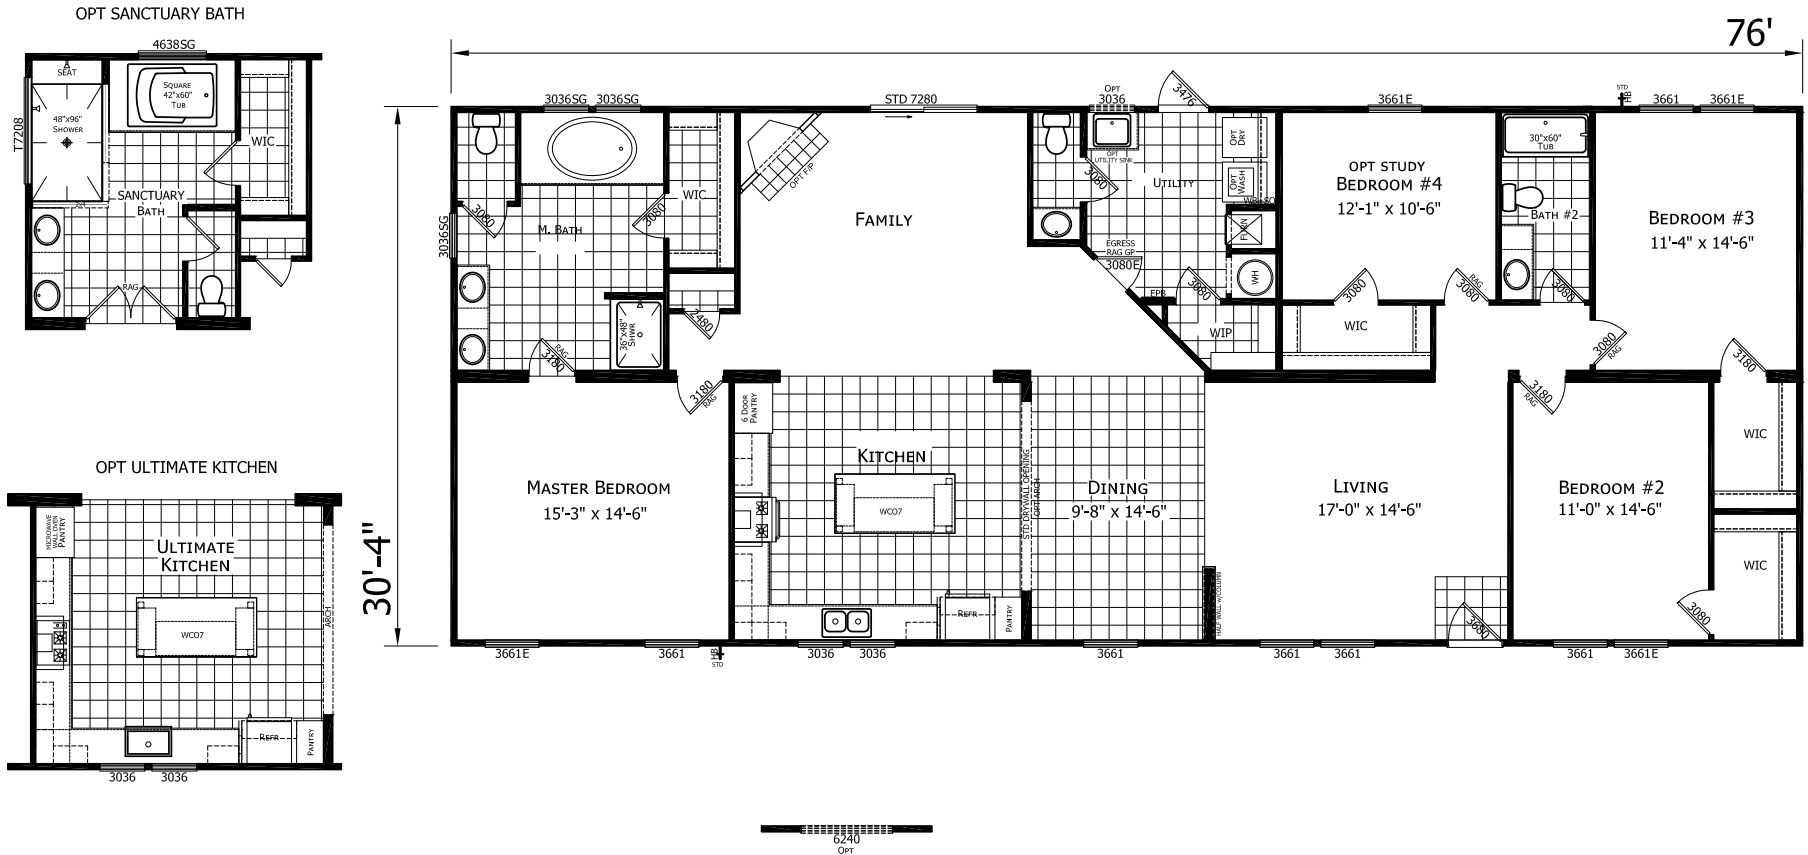

Edisto

Dutch Elite Series

2,305 SQ. FT. (Approximate) 3 Bedroom, 2 Bath

Last Updated: 9-14-22

FACTORY SELECT HOMES

179 Highway 601 South
Lugoff, SC 29078

SelectMobileHomes.com | 1-800-706-1701

IMPORTANT: Alta Cima Corp reserves the right to modify, cancel or substitute products or features of this event at any time without prior notice or obligation. Pictures and other promotional materials are representative and may depict or contain floor plans, square footages, elevations, options, upgrades, extra design features, decorations, floor coverings, specialty light fixtures, custom paint and wall coverings, window treatments, landscaping, sound and alarm systems, furnishings, appliances, and other designer/decorator features and amenities that are not included as part of the home and/or may not be available at all locations. Home, pricing and community information is subject to change, and homes to prior sale, at any time without notice or obligation. ©2020 Alta Cima Corp. All rights reserved.