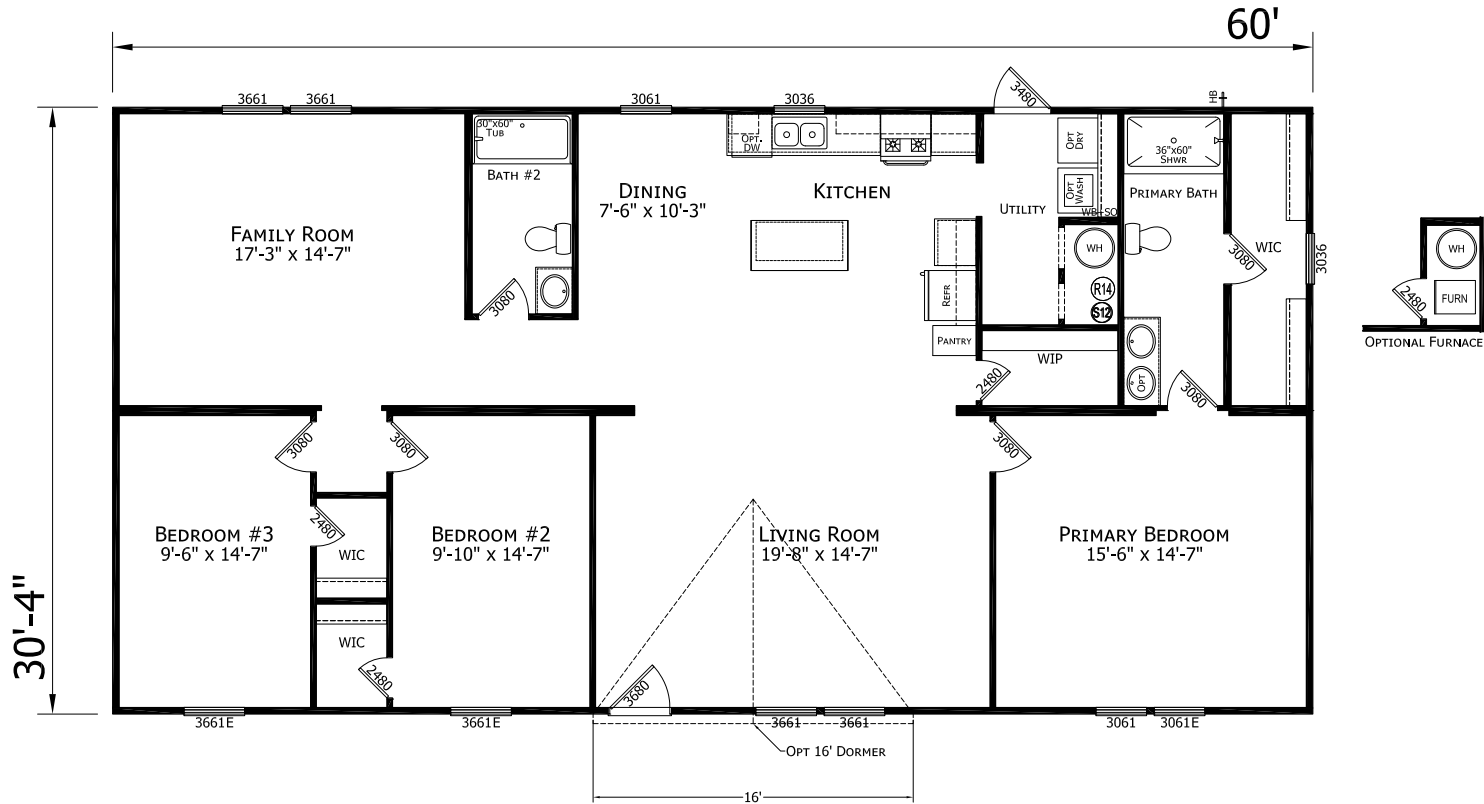

# Dumont

Prime Series

1820 SQ. FT. (Approximate) 3 Bedroom, 2 Bath

Last Updated: 10-3-24

**FACTORY SELECT HOMES**  
 179 Highway 601 South  
 Lugoff, SC 29078

**SelectMobileHomes.com | 1-800-706-1701**

**IMPORTANT:** Alta Cima Corp reserves the right to modify, cancel or substitute products or features of this event at any time without prior notice or obligation. Pictures and other promotional materials are representative and may depict or contain floor plans, square footages, elevations, options, upgrades, extra design features, decorations, floor coverings, specialty light fixtures, custom paint and wall coverings, window treatments, landscaping, sound and alarm systems, furnishings, appliances, and other designer/decorator features and amenities that are not included as part of the home and/or may not be available at all locations. Home, pricing and community information is subject to change, and homes to prior sale, at any time without notice or obligation. ©2020 Alta Cima Corp. All rights reserved.