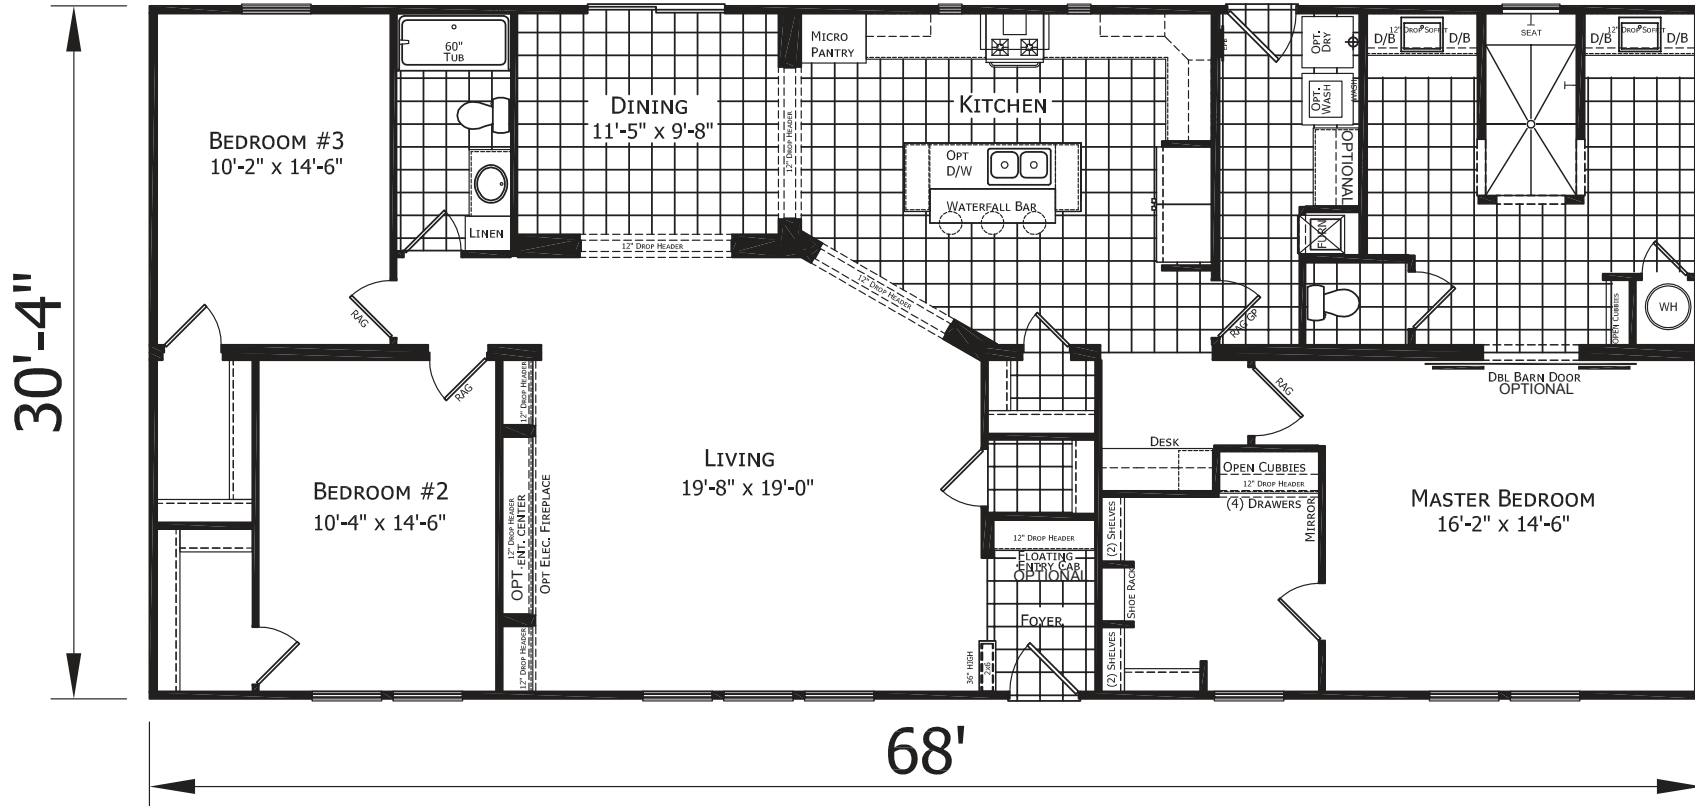

Drexler

Dutch Elite Series

2,062 SQ. FT. (Approximate) 3 Bedroom, 2 Bath

Last Updated: 6-25-21

FACTORY SELECT HOMES

179 Highway 601 South
Lugoff, SC 29078

SelectMobileHomes.com | 1-800-706-1701

IMPORTANT: Alta Cima Corp reserves the right to modify, cancel or substitute products or features of this event at any time without prior notice or obligation. Pictures and other promotional materials are representative and may depict or contain floor plans, square footages, elevations, options, upgrades, extra design features, decorations, floor coverings, specialty light fixtures, custom paint and wall coverings, window treatments, landscaping, sound and alarm systems, furnishings, appliances, and other designer/decorator features and amenities that are not included as part of the home and/or may not be available at all locations. Home, pricing and community information is subject to change, and homes to prior sale, at any time without notice or obligation. ©2020 Alta Cima Corp. All rights reserved.