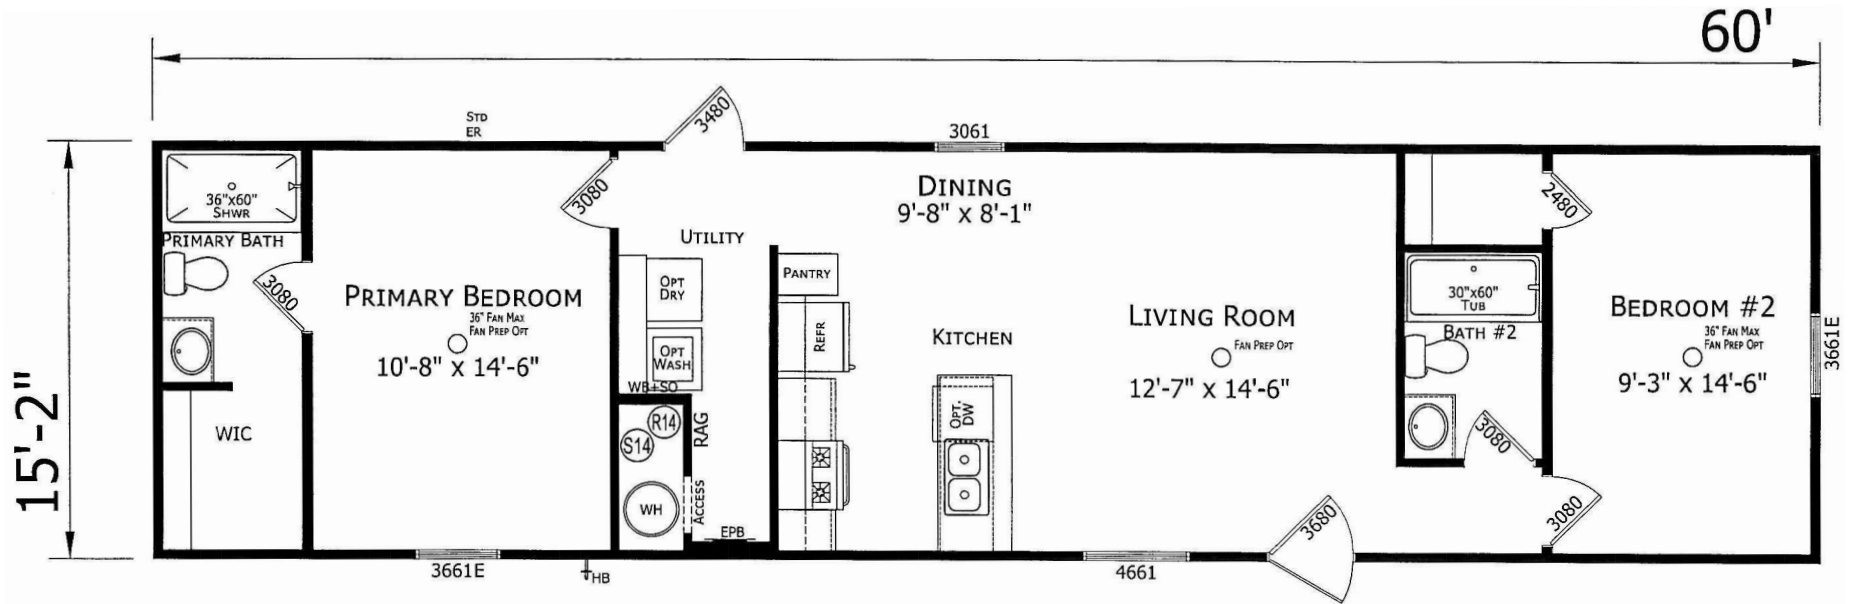

Deaver

Prime Series

910 SQ. FT. (Approximate) 2 Bedroom, 2 Bath

Last Updated: 1-23-25

FACTORY SELECT HOMES
179 Highway 601 South
Lugoff, SC 29078

NOTE: ROOM SIZES INCLUDE WALL DIMENSIONS AND ARE NOT INDICATIVE OF TRUE NET DIMENSIONS