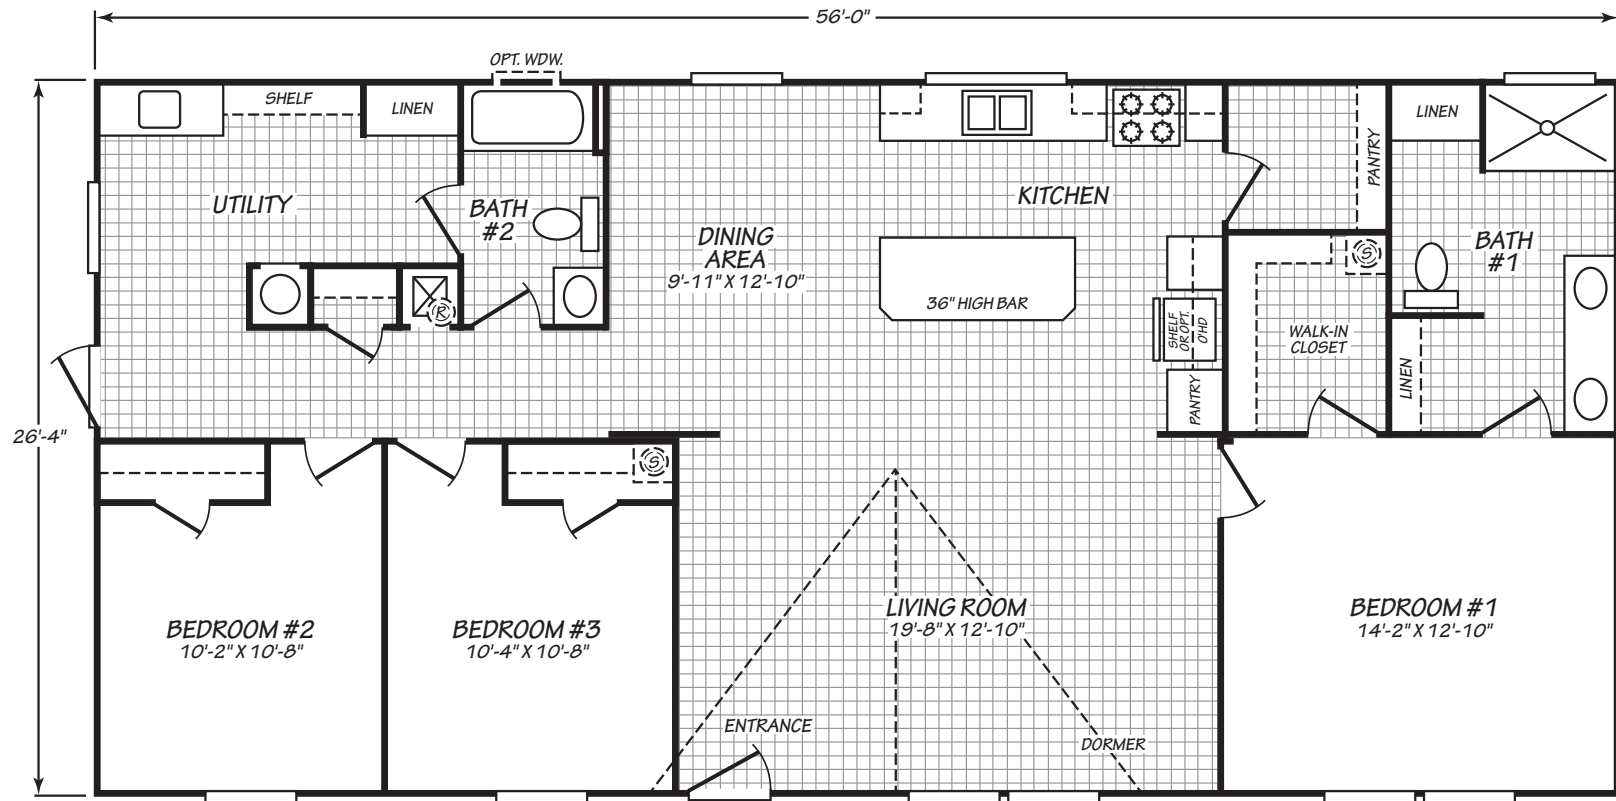

Culloden

Summit Series

1,474 SQ. FT. (Approximate) 3 Bedrooms, 2 Baths

Last Updated: 8-17-22

FACTORY SELECT HOMES
 179 Highway 601 South
 Lugoff, SC 29078

SelectMobileHomes.com | 1-800-706-1701

IMPORTANT: Alta Cima Corp reserves the right to modify, cancel or substitute products or features of this event at any time without prior notice or obligation. Pictures and other promotional materials are representative and may depict or contain floor plans, square footages, elevations, options, upgrades, extra design features, decorations, floor coverings, specialty light fixtures, custom paint and wall coverings, window treatments, landscaping, sound and alarm systems, furnishings, appliances, and other designer/decorator features and amenities that are not included as part of the home and/or may not be available at all locations. Home, pricing and community information is subject to change, and homes to prior sale, at any time without notice or obligation. ©2020 Alta Cima Corp. All rights reserved.