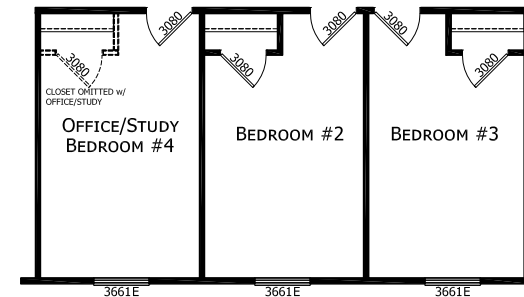

Cristo

Ironclad Series

2,062 SQ. FT. (Approximate) 3 Bedroom, 2 Bath

Last Updated: 6-28-23

TRANSOM NOT AVAILABLE ON 8' CEILING

FACTORY SELECT HOMES

179 Highway 601 South
Lugoff, SC 29078

SelectMobileHomes.com | 1-800-706-1701