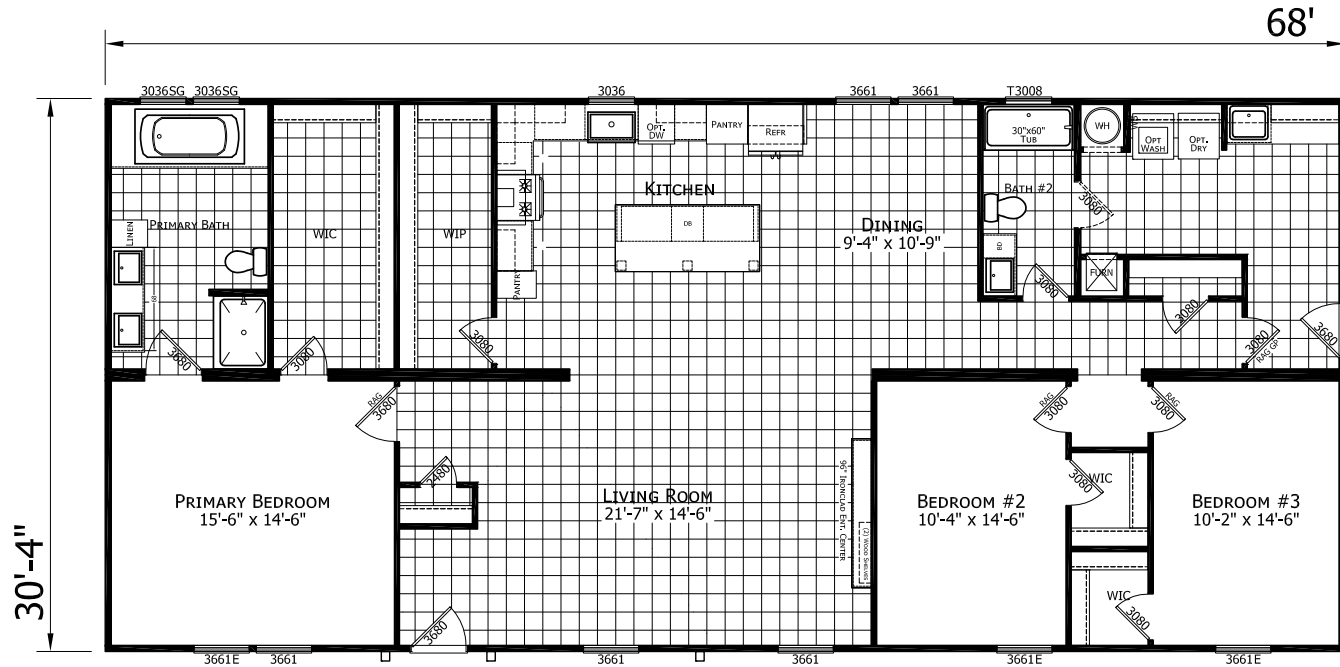

Cristo

Ironclad Series

2,062 SQ. FT. (Approximate) 3 Bedroom, 2 Bath

Last Updated: 6-28-23

TRANSOM NOT AVAILABLE ON 8' CEILING

FACTORY SELECT HOMES

179 Highway 601 South
Lugoff, SC 29078

SelectMobileHomes.com | 1-800-706-1701