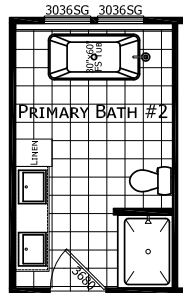

Cristo

Ironclad Series

2,062 SQ. FT. (Approximate) 3 Bedroom, 2 Bath

Last Updated: 6-28-23

TRANSOM NOT AVAILABLE ON 8' CEILING

FACTORY SELECT HOMES

179 Highway 601 South
Lugoff, SC 29078

SelectMobileHomes.com | 1-800-706-1701