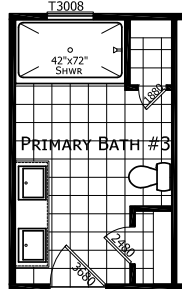

Cristo

Ironclad Series

2,062 SQ. FT. (Approximate) 3 Bedroom, 2 Bath

Last Updated: 6-28-23

TRANSOM NOT AVAILABLE ON 8' CEILING

FACTORY SELECT HOMES

179 Highway 601 South
Lugoff, SC 29078

SelectMobileHomes.com | 1-800-706-1701