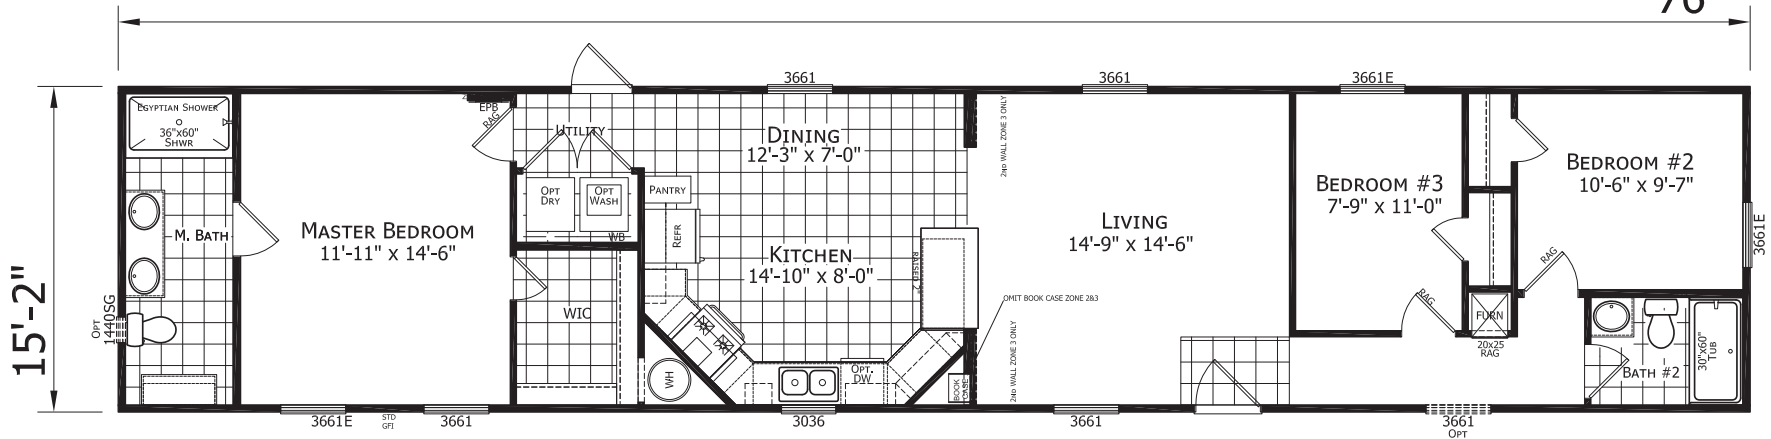

Cordele

Dutch Elite Series

1,153 SQ. FT. (Approximate) 3 Bedroom, 2 Bath

Last Updated: 1-12-23

OPT GLAMOUR BATH

OPT 2 BEDROOM

76'

15'-2"