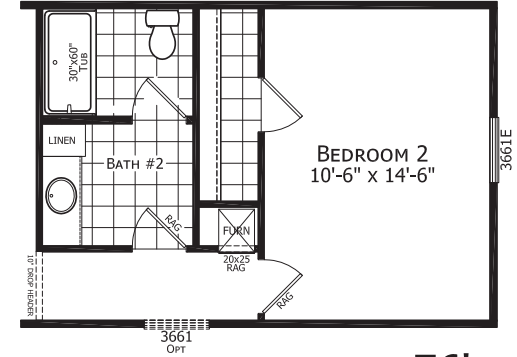

Cordele

Dutch Elite Series

1,153 SQ. FT. (Approximate) 3 Bedroom, 2 Bath

Last Updated: 1-12-23

OPT GLAMOUR BATH

OPT 2 BEDROOM

76'

15'-2"