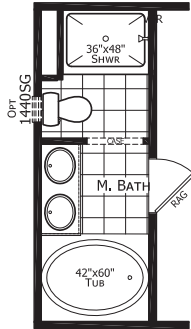

Cordele

Dutch Elite Series

1,153 SQ. FT. (Approximate) 3 Bedroom, 2 Bath

Last Updated: 1-12-23

OPT GLAMOUR BATH

OPT 2 BEDROOM

76'

15'-2"