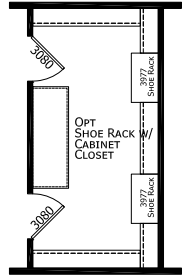

# Coleman

Dutch Elite Series

2,305 SQ. FT. (Approximate) 3 Bedroom, 2 Bath

Last Updated: 7-18-23

**FACTORY SELECT HOMES**

179 Highway 601 South  
Lugoff, SC 29078

SelectMobileHomes.com | 1-800-706-1701

**IMPORTANT:** Alta Cima Corp reserves the right to modify, cancel or substitute products or features of this event at any time without prior notice or obligation. Pictures and other promotional materials are representative and may depict or contain floor plans, square footages, elevations, options, upgrades, extra design features, decorations, floor coverings, specialty light fixtures, custom paint and wall coverings, window treatments, landscaping, sound and alarm systems, furnishings, appliances, and other designer/decorator features and amenities that are not included as part of the home and/or may not be available at all locations. Home, pricing and community information is subject to change, and homes to prior sale, at any time without notice or obligation. ©2020 Alta Cima Corp. All rights reserved.