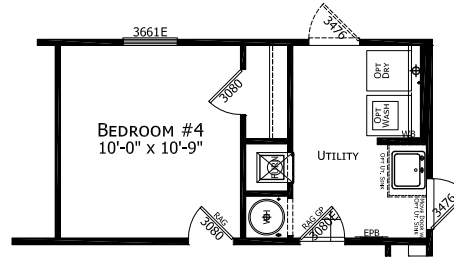

# Coleman

Dutch Elite Series

2,305 SQ. FT. (Approximate) 3 Bedroom, 2 Bath

Last Updated: 7-18-23

**FACTORY SELECT HOMES**

179 Highway 601 South  
Lugoff, SC 29078

SelectMobileHomes.com | 1-800-706-1701

**IMPORTANT:** Alta Cima Corp reserves the right to modify, cancel or substitute products or features of this event at any time without prior notice or obligation. Pictures and other promotional materials are representative and may depict or contain floor plans, square footages, elevations, options, upgrades, extra design features, decorations, floor coverings, specialty light fixtures, custom paint and wall coverings, window treatments, landscaping, sound and alarm systems, furnishings, appliances, and other designer/decorator features and amenities that are not included as part of the home and/or may not be available at all locations. Home, pricing and community information is subject to change, and homes to prior sale, at any time without notice or obligation. ©2020 Alta Cima Corp. All rights reserved.