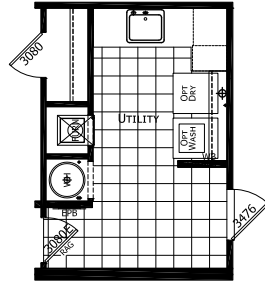

# Coleman

Dutch Elite Series

2,305 SQ. FT. (Approximate) 3 Bedroom, 2 Bath

Last Updated: 7-18-23

**FACTORY SELECT HOMES**

179 Highway 601 South  
Lugoff, SC 29078

SelectMobileHomes.com | 1-800-706-1701

**IMPORTANT:** Alta Cima Corp reserves the right to modify, cancel or substitute products or features of this event at any time without prior notice or obligation. Pictures and other promotional materials are representative and may depict or contain floor plans, square footages, elevations, options, upgrades, extra design features, decorations, floor coverings, specialty light fixtures, custom paint and wall coverings, window treatments, landscaping, sound and alarm systems, furnishings, appliances, and other designer/decorator features and amenities that are not included as part of the home and/or may not be available at all locations. Home, pricing and community information is subject to change, and homes to prior sale, at any time without notice or obligation. ©2020 Alta Cima Corp. All rights reserved.