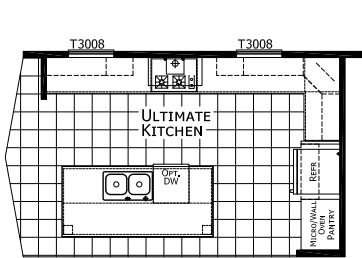

# Coleman

Dutch Elite Series

2,305 SQ. FT. (Approximate) 3 Bedroom, 2 Bath

Last Updated: 7-18-23

**FACTORY SELECT HOMES**

179 Highway 601 South  
Lugoff, SC 29078

SelectMobileHomes.com | 1-800-706-1701

**IMPORTANT:** Alta Cima Corp reserves the right to modify, cancel or substitute products or features of this event at any time without prior notice or obligation. Pictures and other promotional materials are representative and may depict or contain floor plans, square footages, elevations, options, upgrades, extra design features, decorations, floor coverings, specialty light fixtures, custom paint and wall coverings, window treatments, landscaping, sound and alarm systems, furnishings, appliances, and other designer/decorator features and amenities that are not included as part of the home and/or may not be available at all locations. Home, pricing and community information is subject to change, and homes to prior sale, at any time without notice or obligation. ©2020 Alta Cima Corp. All rights reserved.