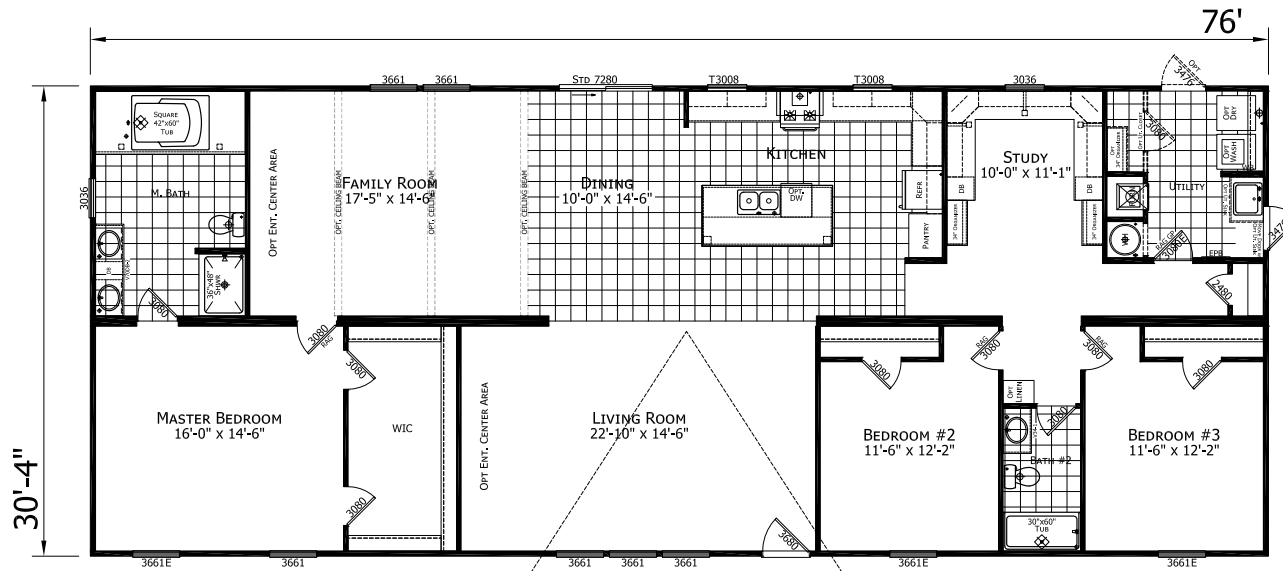

# Coleman

Dutch Elite Series

2,305 SQ. FT. (Approximate) 3 Bedroom, 2 Bath

Last Updated: 7-18-23

**FACTORY SELECT HOMES**

179 Highway 601 South  
Lugoff, SC 29078

SelectMobileHomes.com | 1-800-706-1701

**IMPORTANT:** Alta Cima Corp reserves the right to modify, cancel or substitute products or features of this event at any time without prior notice or obligation. Pictures and other promotional materials are representative and may depict or contain floor plans, square footages, elevations, options, upgrades, extra design features, decorations, floor coverings, specialty light fixtures, custom paint and wall coverings, window treatments, landscaping, sound and alarm systems, furnishings, appliances, and other designer/decorator features and amenities that are not included as part of the home and/or may not be available at all locations. Home, pricing and community information is subject to change, and homes to prior sale, at any time without notice or obligation. ©2020 Alta Cima Corp. All rights reserved.