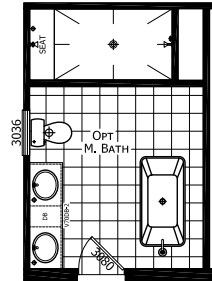

# Coleman

Dutch Elite Series

2,305 SQ. FT. (Approximate) 3 Bedroom, 2 Bath

Last Updated: 7-18-23

**FACTORY SELECT HOMES**

179 Highway 601 South  
Lugoff, SC 29078

SelectMobileHomes.com | 1-800-706-1701

**IMPORTANT:** Alta Cima Corp reserves the right to modify, cancel or substitute products or features of this event at any time without prior notice or obligation. Pictures and other promotional materials are representative and may depict or contain floor plans, square footages, elevations, options, upgrades, extra design features, decorations, floor coverings, specialty light fixtures, custom paint and wall coverings, window treatments, landscaping, sound and alarm systems, furnishings, appliances, and other designer/decorator features and amenities that are not included as part of the home and/or may not be available at all locations. Home, pricing and community information is subject to change, and homes to prior sale, at any time without notice or obligation. ©2020 Alta Cima Corp. All rights reserved.