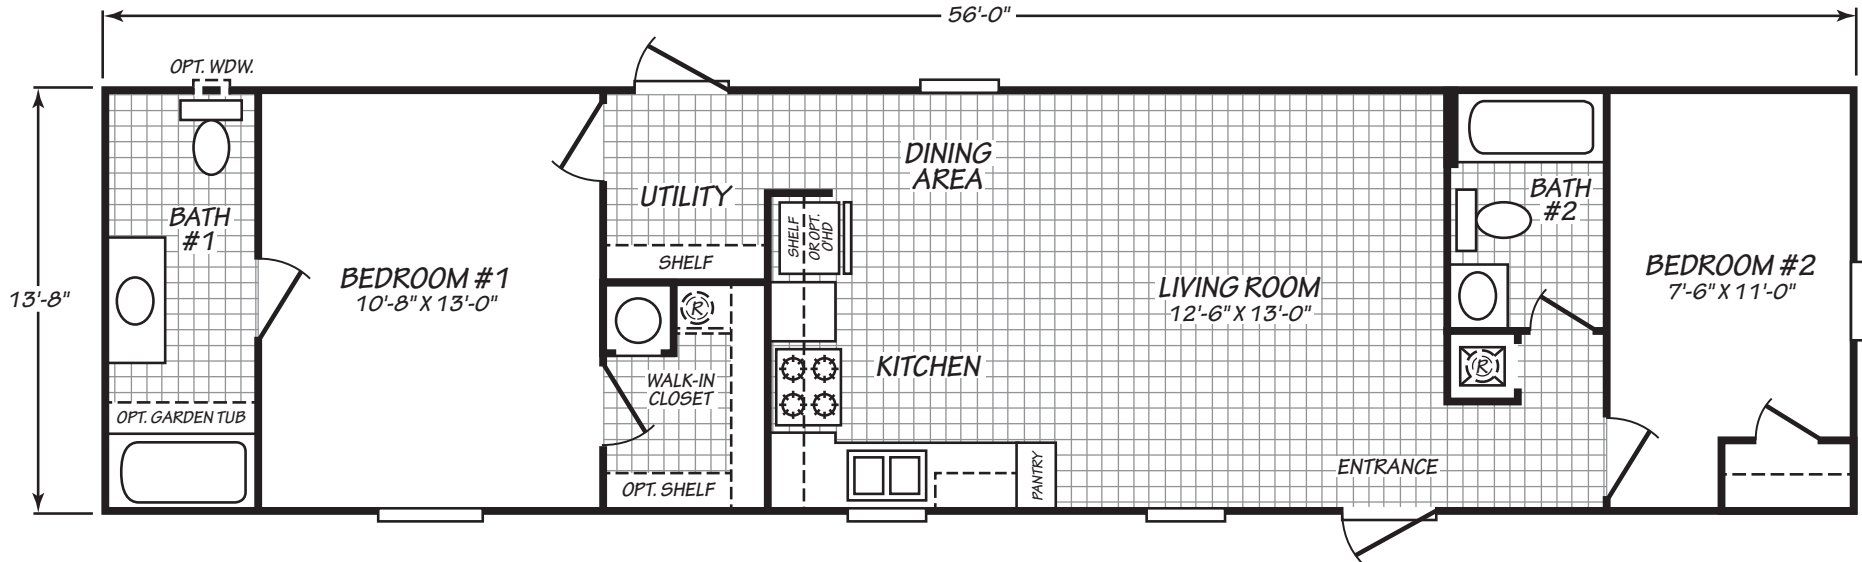

# Clareview

Westfield Classic Series

765 SQ. FT. (Approximate) 2 Bedroom, 2 Bath

Last Updated:6-30-23

**FACTORY SELECT HOMES**  
 179 Highway 601 South  
 Lugoff, SC 29078

**SelectMobileHomes.com | 1-800-706-1701**