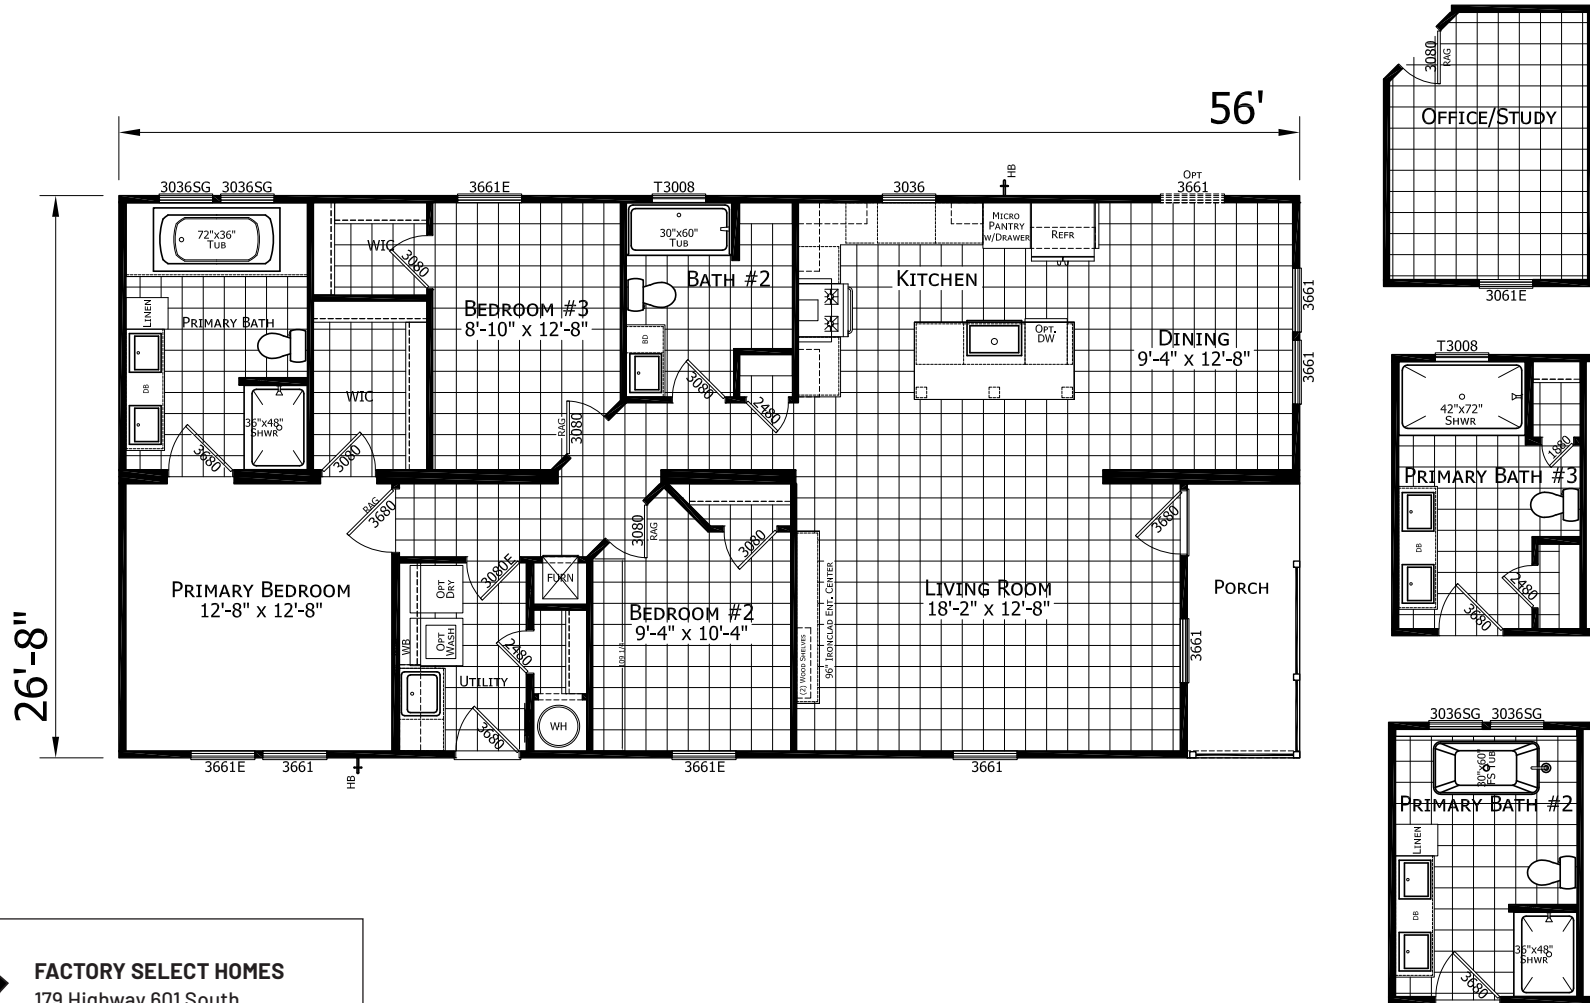

# Cerino

Ironclad Series

1,493 SQ. FT. (Approximate) 3 Bedroom, 2 Bath

Last Updated: 6-28-23

**FACTORY SELECT HOMES**

179 Highway 601 South  
Lugoff, SC 29078

SelectMobileHomes.com | 1-800-706-1701

**IMPORTANT:** Alta Cima Corp reserves the right to modify, cancel or substitute products or features of this event at any time without prior notice or obligation. Pictures and other promotional materials are representative and may depict or contain floor plans, square footages, elevations, options, upgrades, extra design features, decorations, floor coverings, specialty light fixtures, custom paint and wall coverings, window treatments, landscaping, sound and alarm systems, furnishings, appliances, and other designer/decorator features and amenities that are not included as part of the home and/or may not be available at all locations. Home, pricing and community information is subject to change, and homes to prior sale, at any time without notice or obligation. ©2020 Alta Cima Corp. All rights reserved.