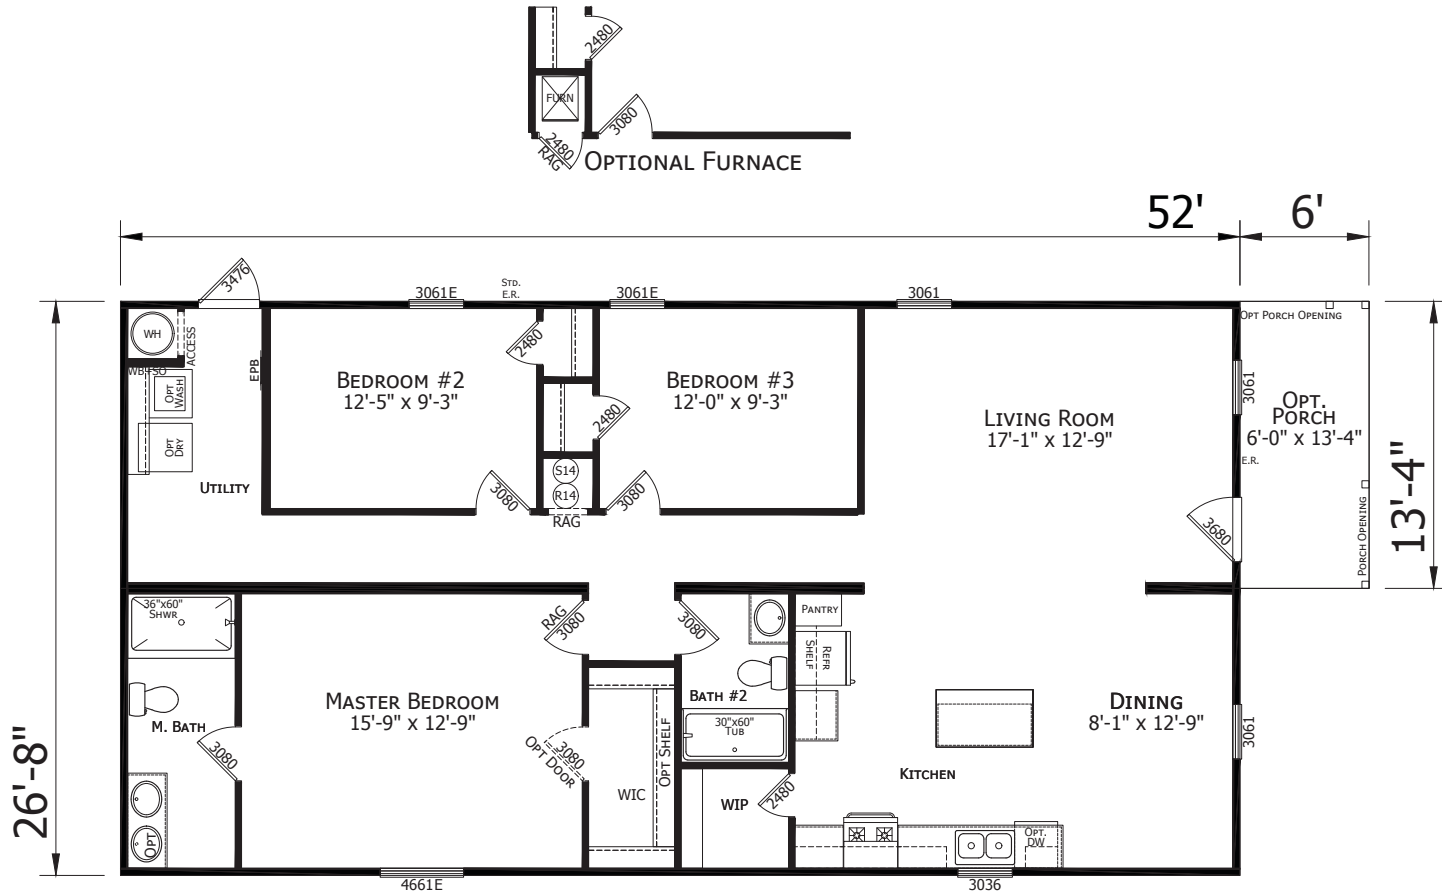

# Caputo

Lake Manor Series

1,387 SQ. FT. (Approximate) 3 Bedroom, 2 Bath

Last Updated: 1-9-23

**FACTORY SELECT HOMES**  
179 Highway 601 South  
Lugoff, SC 29078

**SelectMobileHomes.com | 1-800-706-1701**

**IMPORTANT:** Alta Cima Corp reserves the right to modify, cancel or substitute products or features of this event at any time without prior notice or obligation. Pictures and other promotional materials are representative and may depict or contain floor plans, square footages, elevations, options, upgrades, extra design features, decorations, floor coverings, specialty light fixtures, custom paint and wall coverings, window treatments, landscaping, sound and alarm systems, furnishings, appliances, and other designer/decorator features and amenities that are not included as part of the home and/or may not be available at all locations. Home, pricing and community information is subject to change, and homes to prior sale, at any time without notice or obligation. ©2020 Alta Cima Corp. All rights reserved.