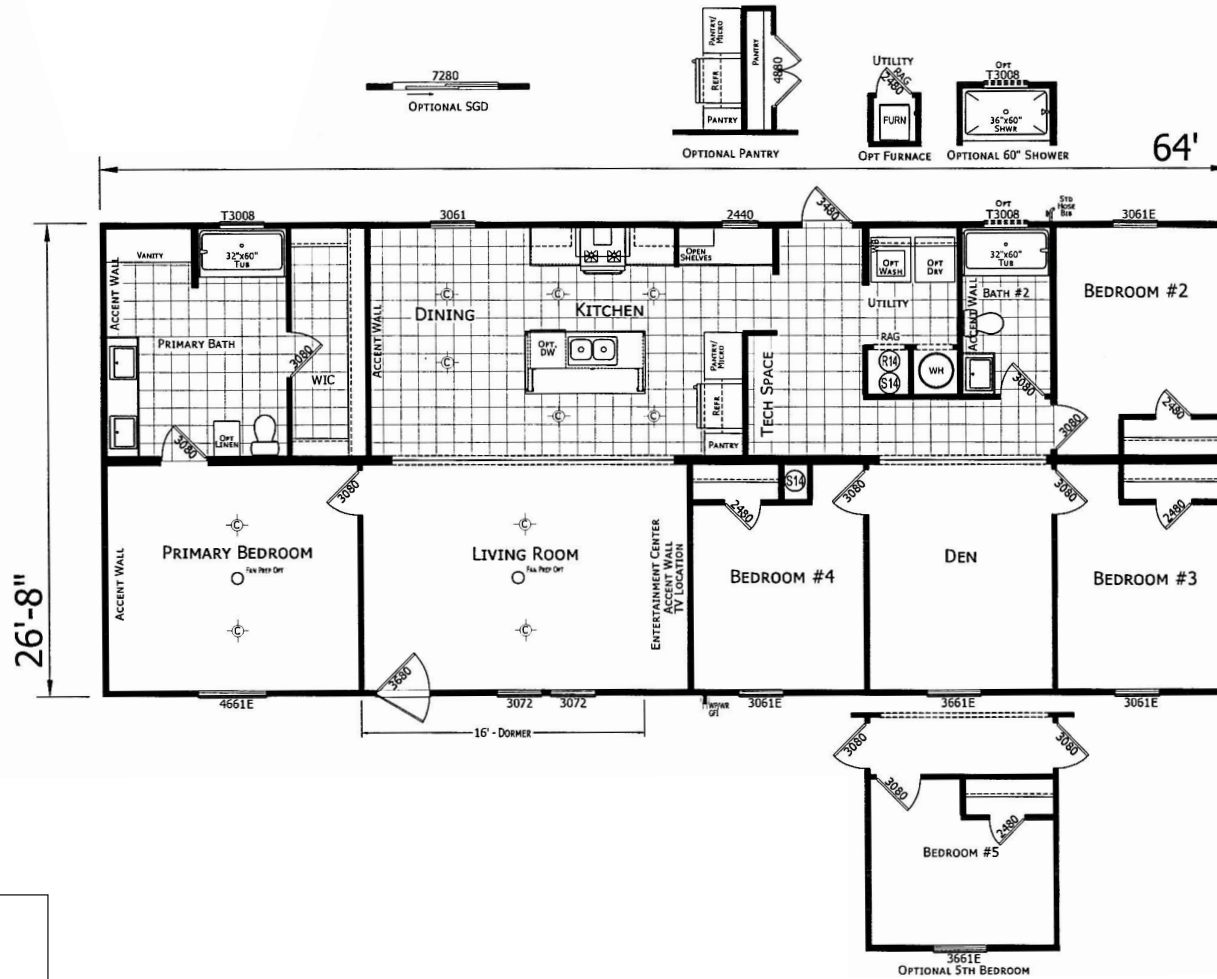

Campenella

Embrace Ultra Series

1,707 SQ. FT. (Approximate) 4 Bedroom, 2 Bath

Last Updated: 8-23-24

FACTORY SELECT HOMES
179 Highway 601 South
Lugoff, SC 29078

SelectMobileHomes.com | 1-800-706-1701

IMPORTANT: Alta Cima Corp reserves the right to modify, cancel or substitute products or features of this event at any time without prior notice or obligation. Pictures and other promotional materials are representative and may depict or contain floor plans, square footages, elevations, options, upgrades, extra design features, decorations, floor coverings, specialty light fixtures, custom paint and wall coverings, window treatments, landscaping, sound and alarm systems, furnishings, appliances, and other designer/decorator features and amenities that are not included as part of the home and/or may not be available at all locations. Home, pricing and community information is subject to change, and homes to prior sale, at any time without notice or obligation. ©2020 Alta Cima Corp. All rights reserved.