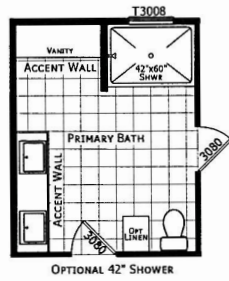

Campenella

Embrace Ultra Series

1,707 SQ. FT. (Approximate) 4 Bedroom, 2 Bath

Last Updated: 8-23-24

FACTORY SELECT HOMES
179 Highway 601 South
Lugoff, SC 29078

SelectMobileHomes.com | 1-800-706-1701

IMPORTANT: Alta Cima Corp reserves the right to modify, cancel or substitute products or features of this event at any time without prior notice or obligation. Pictures and other promotional materials are representative and may depict or contain floor plans, square footages, elevations, options, upgrades, extra design features, decorations, floor coverings, specialty light fixtures, custom paint and wall coverings, window treatments, landscaping, sound and alarm systems, furnishings, appliances, and other designer/decorator features and amenities that are not included as part of the home and/or may not be available at all locations. Home, pricing and community information is subject to change, and homes to prior sale, at any time without notice or obligation. ©2020 Alta Cima Corp. All rights reserved.